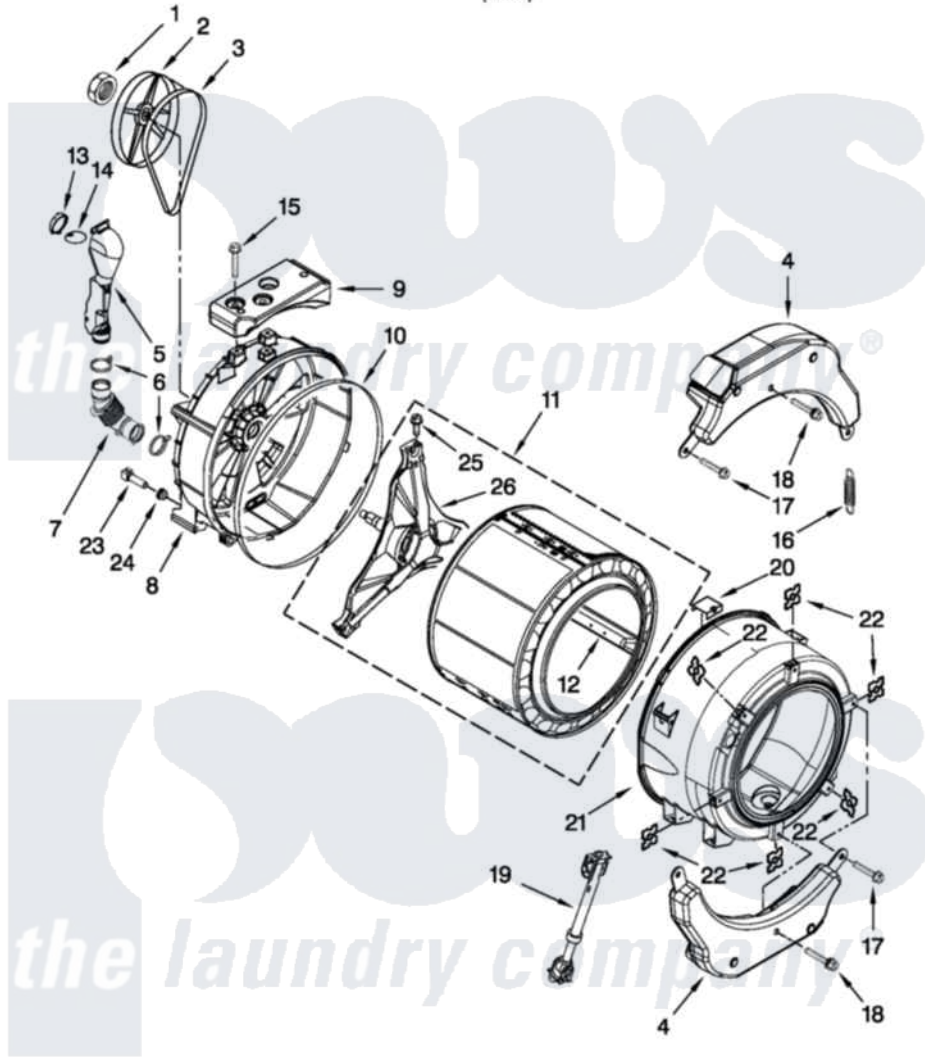

TUB AND BASKET PARTS

For Model: MHN30PDBWW0  
(White)

FOR ORDERING INFORMATION REFER TO PARTS PRICE LIST

W10487498

10

Maytag [Commercial Maytag MHN30PDBWW0 Washer Parts](#) Parts Diagram 07 - TUB AND BASKET PARTS  
Click on the part number to view part

Item	Original Part Number	Replaced By	Status	Part Description
1	8533999	<a href="#">W10283361</a>		Nut, Pulley
2	<a href="#">8540088C</a>			Pulley
3	<a href="#">W10260319</a>			Belt, Drive
4	<a href="#">W10223198</a>			Counterweight, Front
5	<a href="#">W10142720</a>			Pipe, Ventilation
6	8540010	<a href="#">W10208156</a>		Clamp
7	<a href="#">8540019</a>			Hose, Exhaust
8	W10303574	<a href="#">W10355044</a>		Tub-Outer
9	<a href="#">W10200747</a>			Counterweight, Rear
10	8540090	<a href="#">W10111158</a>		Gasket
11	<a href="#">W10303571</a>			Basket, Complete
12	<a href="#">W10118982</a>			Baffle, Tub
13	<a href="#">W10142721</a>			Connector -Ventilation
14	<a href="#">W10142722</a>			Flap - Ventilation
15	<a href="#">W10246531</a>			Screw, Rear Counterweight
16	W10010360	<a href="#">280159</a>		Spring

17	W10094780	<a href="#">W10182109</a>	Screw-Kit
18	<a href="#">W10259288</a>		Bolt Assembly, Counterweight Center Hole
19	<a href="#">W10015830</a>		Shock Absorber
20	<a href="#">8540092</a>		Clamp, Tub
21	W10266965	<a href="#">W10312454</a>	Tub-Outer
22	8540072	<a href="#">8182512</a>	Nut, Push-In
23	W10176659	<a href="#">8181705</a>	Ntc
24	<a href="#">8540766</a>		Seal, Rubber
25	<a href="#">8540382</a>		Screw
26	<a href="#">8540342</a>		Crosspiece Assembly