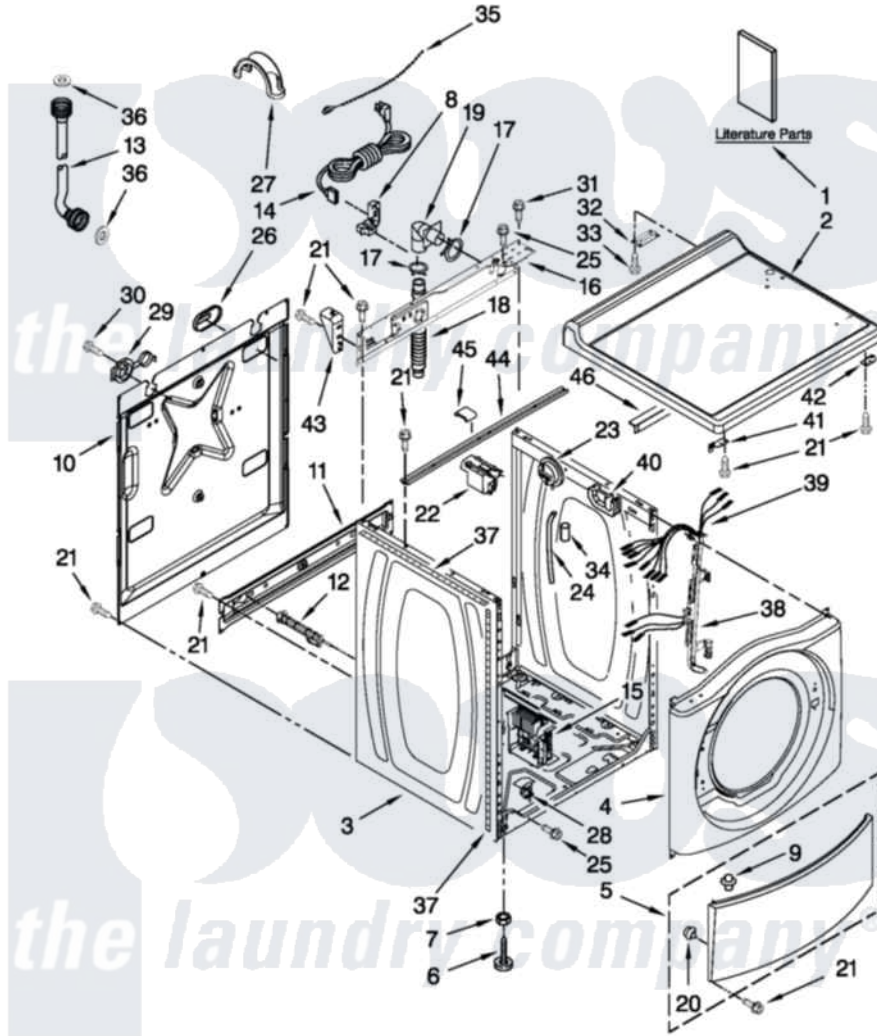

# Maytag MHN30PDBXW0 01 - TOP AND CABINET PARTS

## TOP AND CABINET PARTS

For Model: MHN30PDBXW0  
(White)

FOR ORDERING INFORMATION REFER TO PARTS PRICE LIST

W10487499

2

Maytag [Commercial Maytag MHN30PDBXW0 Washer Parts](#) Parts Diagram 01 - TOP AND CABINET PARTS  
Click on the part number to view part