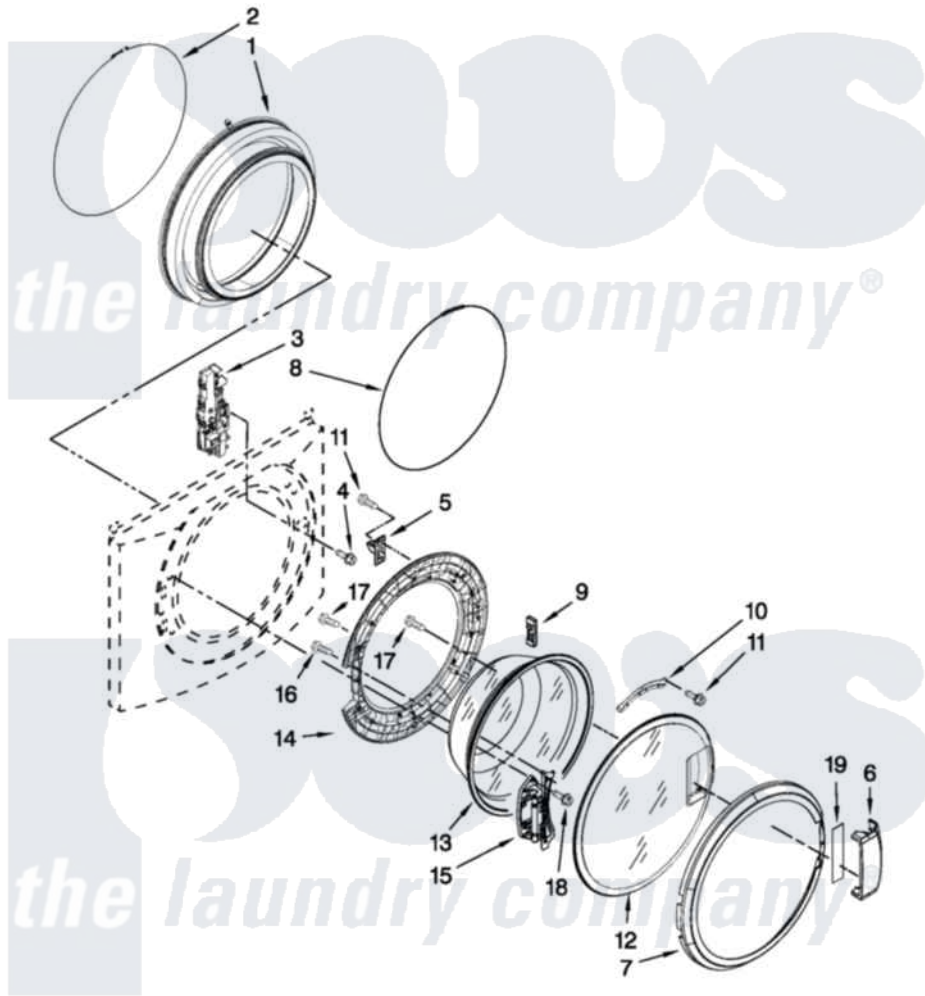

Maytag MHN30PDBXW0 02 - DOOR AND LATCH PARTS

DOOR AND LATCH PARTS

For Model: MHN30PDBXW0
(White)

FOR ORDERING INFORMATION REFER TO PARTS PRICE LIST

W10487499

4

Maytag [Commercial Maytag MHN30PDBXW0 Washer Parts](#) Parts Diagram 02 - DOOR AND LATCH PARTS
Click on the part number to view part

Item	Original Part Number	Replaced By	Status	Part Description
1	W10311051			Bellow
2	8540108			Clamp, Bellow To Tub
3	W10375379			Lock, Door
4	8540725			Screw
5	8540221	W10111148		Strike
6	W10117474			Handle, Door
7	W10198440			Trim Ring, Outer Door
8	W10217563			Clamp, Bellow To Front Panel
9	8540115			Clamp, Support
10	8540114			Clamp, Glass
11	8540513	8182214		Screw
12	W10137404			Frame, Door Front Assembly
13	W10388315			Glass, Door
14	W10198442			Frame, Door Back Support
15	W10198417			Hinge, Door
16	8540284	8181660		Screw

17 8540282
18 W10015090
19 [W10112927](#)

[8181661](#)
[489442](#)

Screw, Actuator
Screw 3 2217757 Roller, Front
Pad, Door Handle