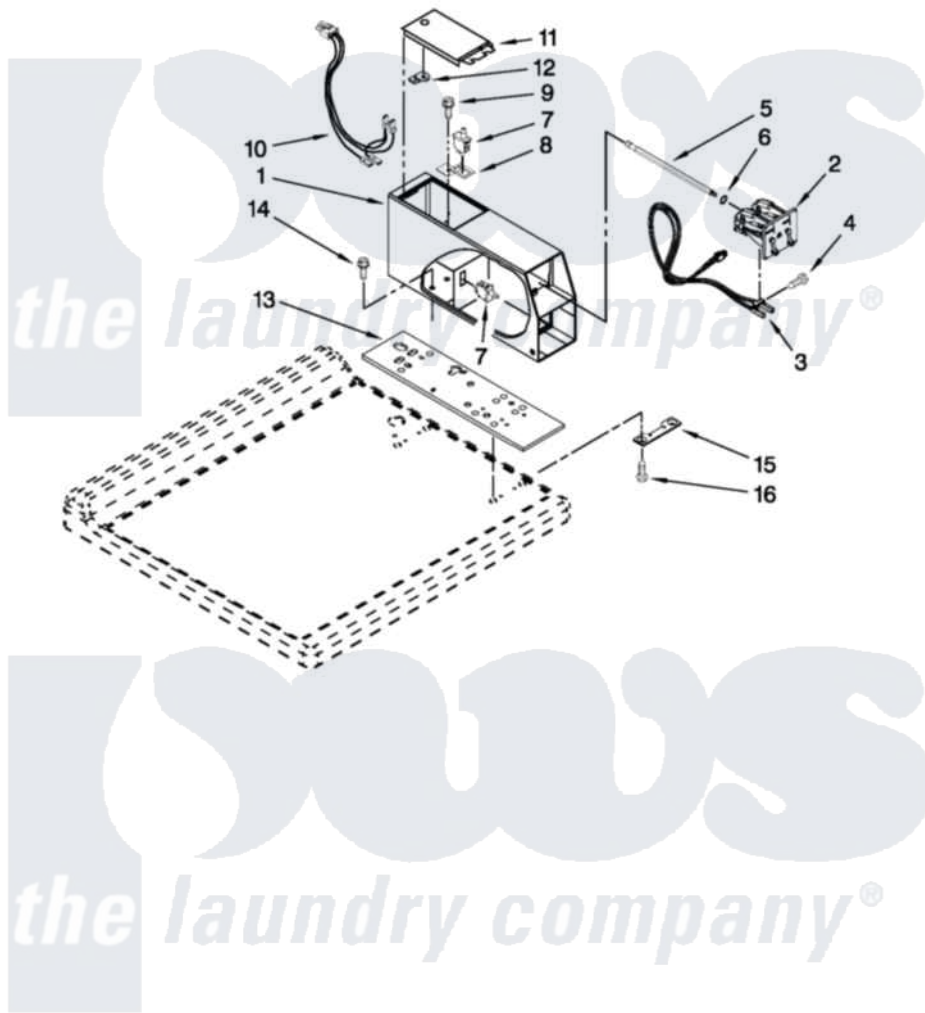

Maytag MHN30PDBXW0 04 - METER CASE PARTS

METER CASE PARTS

For Model: MHN30PDBXW0
(White)

FOR ORDERING INFORMATION REFER TO PARTS PRICE LIST

W10487499

6

[Maytag Commercial Maytag MHN30PDBXW0 Washer Parts](#) Parts Diagram 04 - METER CASE PARTS

[Click on the part number to view part](#)

Item	Original Part Number	Replaced By	Status	Part Description
1	W10171128			Meter Case
2	W10133245			Dual Coin Drop Assembly
3	W10130178	W10247389		Sensor
4	W10142655			Screw, 6-20 X 1.00
5	W10137319			Hex-Bar Bolt
6	W10068270			Washer, Lock
7	W10131838			Switch, Vault And Service Door
8	W10133508			Bracket, Service Switch
9	W10139210			Screw, 8-18 X 5/16
10	W10139456			Wire Harness, Sensor Switch
11	3351136			Service Door Assembly
12	W10145154			Cam, Commercial Lock
13	W10137448			Cushion, Meter Case
14	3349065			Bolt, Meter Case Mounting
15	3347825	3353813		Plate, Mounting
16	98445			Screw, 10-16 X 3/4