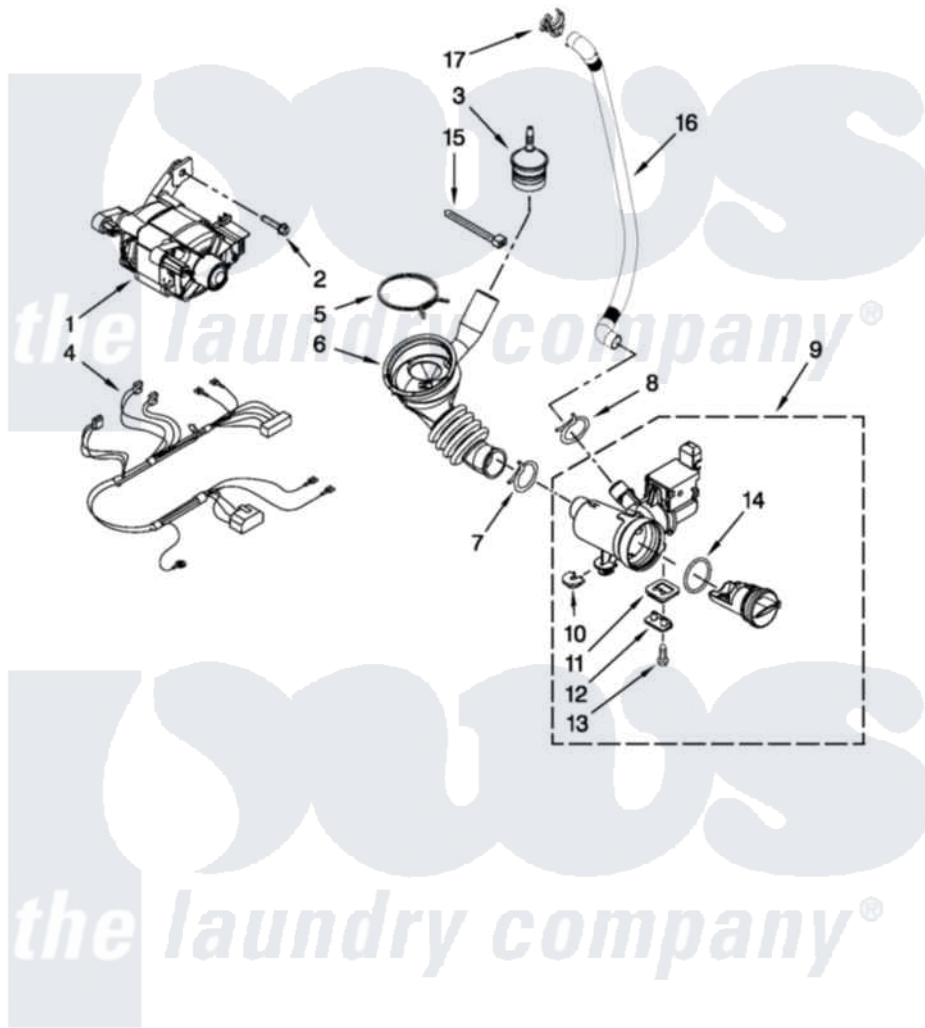

Maytag MHN30PDBXW0 05 - PUMP AND MOTOR PARTS

PUMP AND MOTOR PARTS

For Model: MHN30PDBXW0
(White)

FOR ORDERING INFORMATION REFER TO PARTS PRICE LIST

7

W10487499

Maytag [Commercial Maytag MHN30PDBXW0 Washer Parts](#) Parts Diagram 05 - PUMP AND MOTOR PARTS
Click on the part number to view part

Item	Original Part Number	Replaced By	Status	Part Description
1	W10171927			Motor, Drive
2	8540134			Bolt, Motor
3	W10405608			Air Trap
4	W10201879			Harness, Motor
5	8181734	696392		Hose Clamp
6	8540012			Hose, Tub To Pump
7	370448	616099		Clamp
8	356138			Clamp, Hose
9	W10130913			Pump
10	W10034820			Foot, Rubber
11	W10034830			Foot, Rubber
12	8540033			Cap, Right Foot
13	8533964			Screw, 10-16 X 1.25
14	8540025	W10130913		Pump
15	2262071			Cable Tie
16	W10272563			Hose, Drain- Inner