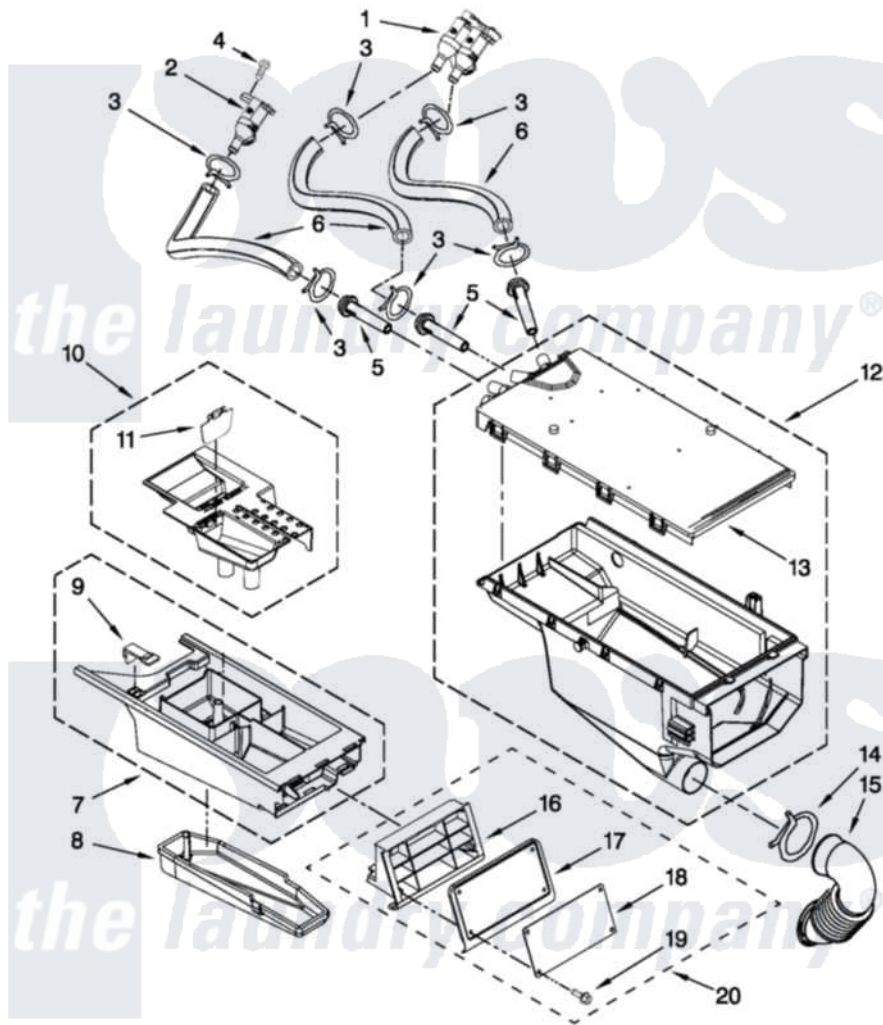

# Maytag MHN30PDBXW0 06 - DISPENSER PARTS

## DISPENSER PARTS

For Model: MHN30PDBXW0  
(White)

FOR ORDERING INFORMATION REFER TO PARTS PRICE LIST

W10487499

8

Maytag Commercial Maytag MHN30PDBXW0 Washer Parts Parts Diagram 06 - DISPENSER PARTS  
Click on the part number to view part

Item	Original Part Number	Replaced By	Status	Part Description
1	<a href="#">W10212596</a>			Valve, Water Inlet
2	<a href="#">W10212598</a>			Valve, Water Inlet
3	370450	<a href="#">596669</a>		Clamp, Manifold
4	8540282	<a href="#">8181661</a>		Screw, Actuator
5	<a href="#">8183181</a>			Nozzle, Inlet
6	<a href="#">W10212611</a>			Hose, Valve To Dispenser
7	<a href="#">8540402</a>			Drawer, Detergent
8	<a href="#">8540399</a>			Cover, Detergent Drawer
9	<a href="#">W10198458</a>			Tab, Drawer Release
10	W10407371	<a href="#">W10433390</a>		Dispenser
11	<a href="#">W10298953</a>			Door, Living Hinge
12	W10212603	<a href="#">W10364594</a>		Dispenser
13	<a href="#">W10212604</a>			Plate, Distribution
14	<a href="#">8281276</a>			Clamp, Hose
15	<a href="#">8540063</a>			Hose, Dispenser To Tub
16	<a href="#">W10137432</a>			Handle, Drawer

17	<a href="#">W10137460</a>	Cover, Handle
18	<a href="#">W10137430</a>	Facia/Overlay, Drawer
19	<a href="#">W10137456</a>	Screw, 8-18 X 1/2
20	<a href="#">W10137428</a>	Handle Assembly, Drawer