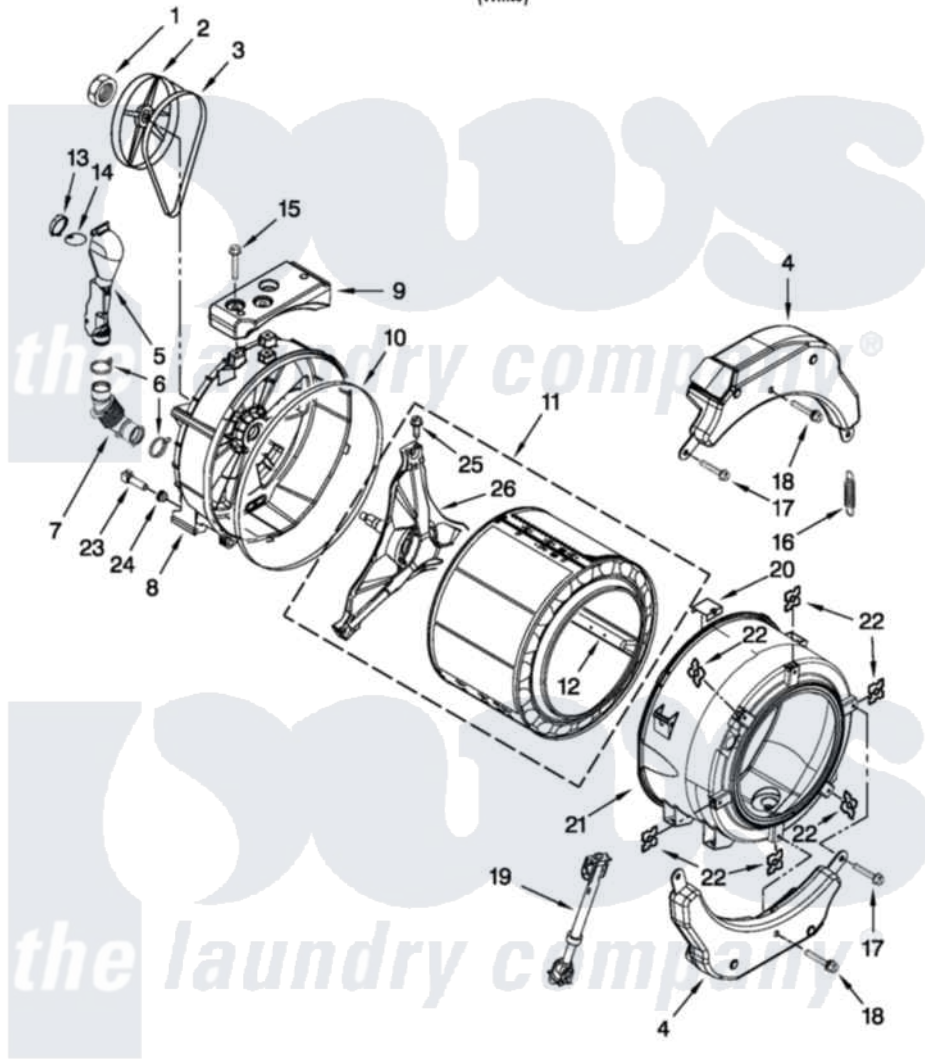

# Maytag MHN30PDBXW0 07 - TUB AND BASKET PARTS

## TUB AND BASKET PARTS

For Model: MHN30PDBXW0  
(White)

FOR ORDERING INFORMATION REFER TO PARTS PRICE LIST

W10487499

10

Maytag [Commercial Maytag MHN30PDBXW0 Washer Parts](#) Parts Diagram 07 - TUB AND BASKET PARTS  
Click on the part number to view part

Item	Original Part Number	Replaced By	Status	Part Description
1	8533999	<a href="#">W10283361</a>		Nut, Pulley
2	<a href="#">8540088C</a>			Pulley
3	<a href="#">W10260319</a>			Belt, Drive
4	<a href="#">W10223198</a>			Counterweight, Front
5	<a href="#">W10142720</a>			Pipe, Ventilation
6	8540010	<a href="#">W10208156</a>		Clamp
7	<a href="#">8540019</a>			Hose, Exhaust
8	W10303574	<a href="#">W10355044</a>		Tub-Outer
9	<a href="#">W10200747</a>			Counterweight, Rear
10	8540090	<a href="#">W10111158</a>		Gasket
11	<a href="#">W10303571</a>			Basket, Complete
12	<a href="#">W10118982</a>			Baffle, Tub
13	<a href="#">W10142721</a>			Connector -Ventilation
14	<a href="#">W10142722</a>			Flap - Ventilation
15	<a href="#">W10246531</a>			Screw, Rear Counterweight
16	W10010360	<a href="#">280159</a>		Spring

17	W10094780	<a href="#">W10182109</a>	Screw-Kit
18	<a href="#">W10259288</a>		Bolt Assembly, Counterweight Center Hole
19	<a href="#">W10015830</a>		Shock Absorber
20	<a href="#">8540092</a>		Clamp, Tub
21	W10266965	<a href="#">W10312454</a>	Tub-Outer
22	8540072	<a href="#">8182512</a>	Nut, Push-In
23	W10176659	<a href="#">8181705</a>	Ntc
24	<a href="#">8540766</a>		Seal, Rubber
25	<a href="#">8540382</a>		Screw
26	<a href="#">8540342</a>		Crosspiece Assembly