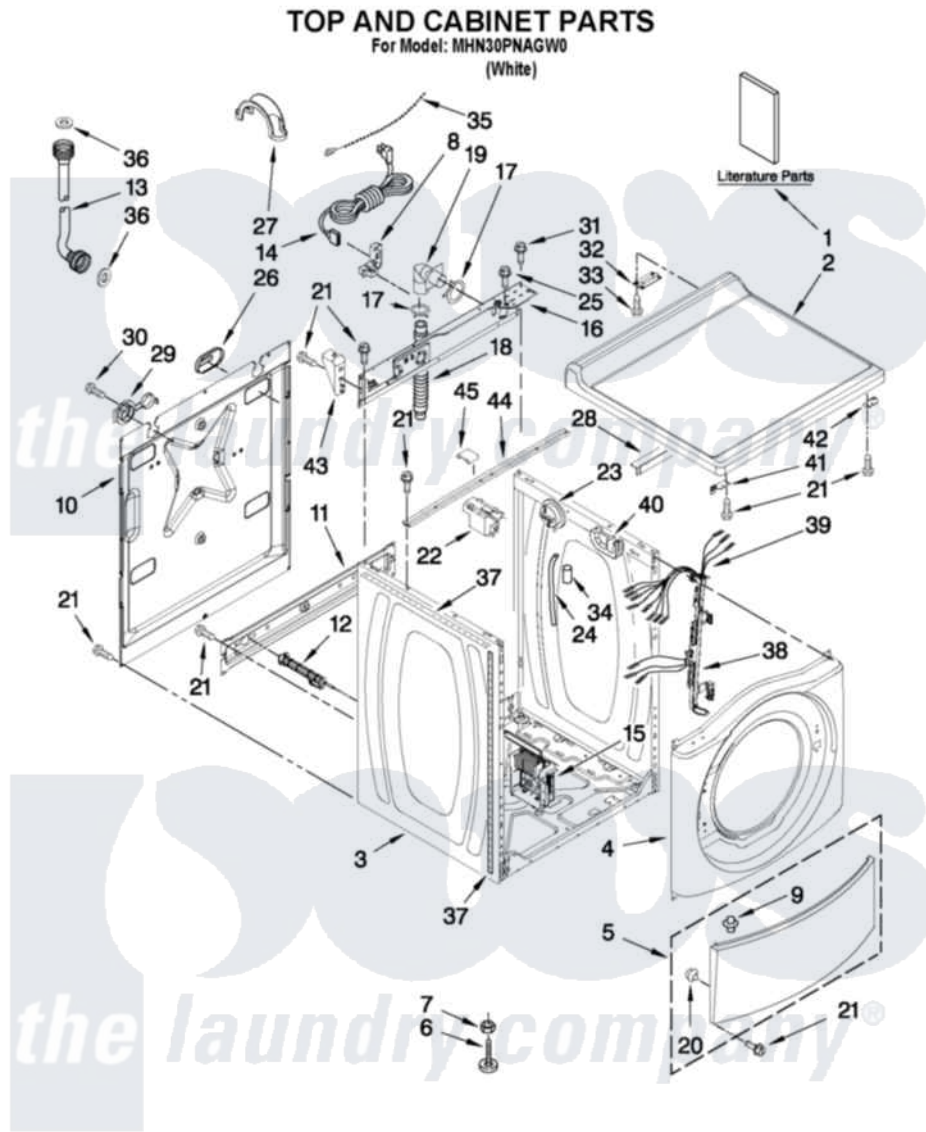

Maytag MHN30PNAGW0 01 - TOP AND CABINET PARTS

W10340721

FOR ORDERING INFORMATION REFER TO PARTS PRICE LIST

2

Maytag [Commercial Maytag MHN30PNAGW0 Washer Parts](#) Parts Diagram 01 - TOP AND CABINET PARTS
Click on the part number to view part

Item	Original Part Number	Replaced By	Status	Part Description
1	W10340714		Not Available	INSTALLATION INSTRUCTIONS
"	W10340722		Not Available	USER INSTRUCTIONS
"	W10340707		Not Available	TECH SHEET (ENGLISH)
"	W10340709		Not Available	TECH SHEET (FRENCH)
"	W10340721		Not Available	REPAIR PARTS LIST
2	W10137410			Top
3	W10225458			Cabinet
4	W10306505			Panel, Front
5	8540813	8540664		Toe Panel
6	W10245373			Foot, Leveling
7	3359452			Nut, Lock
8	W10110676	8182635		Strain Relief
9	8518891			Rivet
10	W10258342			Panel, Rear
11	W10189659			Brace, Transport
12	W10251449	W10285622		Bolt