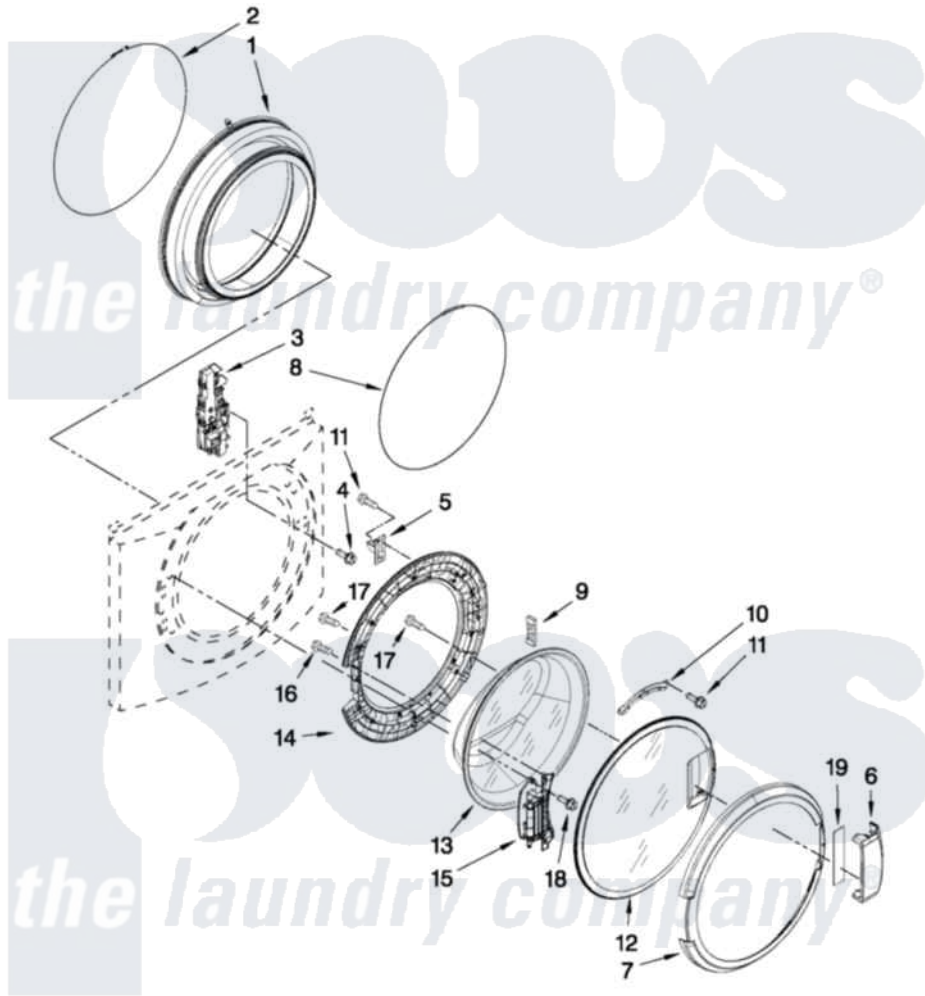

# Maytag MHN30PNAGW0 02 - DOOR AND LATCH PARTS

## DOOR AND LATCH PARTS

For Model: MHN30PNAGW0  
(White)

W10340721

FOR ORDERING INFORMATION REFER TO PARTS PRICE LIST

4

Maytag [Commercial Maytag MHN30PNAGW0 Washer Parts](#) Parts Diagram 02 - DOOR AND LATCH PARTS  
Click on the part number to view part

Item	Original Part Number	Replaced By	Status	Part Description
1	<a href="#">W10311051</a>			Bellow
2	<a href="#">8540108</a>			Clamp, Bellow To Tub
3	<a href="#">W10196671</a>			Lock, Door
4	<a href="#">8540725</a>			Screw
5	8540221	<a href="#">W10111148</a>		Strike
6	<a href="#">W10117474</a>			Handle, Door
7	<a href="#">W10198440</a>			Trim Ring, Outer Door
8	<a href="#">W10217563</a>			Clamp, Bellow To Front Panel
9	<a href="#">8540115</a>			Clamp, Support
10	<a href="#">8540114</a>			Clamp, Glass
11	8540513	<a href="#">8182214</a>		Screw
12	<a href="#">W10137404</a>			Frame, Door Front Assembly
13	<a href="#">W10205548</a>	<a href="#">W10387885</a>		Glass, Door
14	<a href="#">W10198442</a>			Frame, Door Back Support
15	<a href="#">W10198417</a>			Hinge, Door
16	8540284	<a href="#">8181660</a>		Screw

17 8540282  
18 W10015090  
19 [W10112927](#)

[8181661](#)  
[489442](#)

Screw, Actuator  
Screw 3 2217757 Roller, Front  
Pad, Door Handle