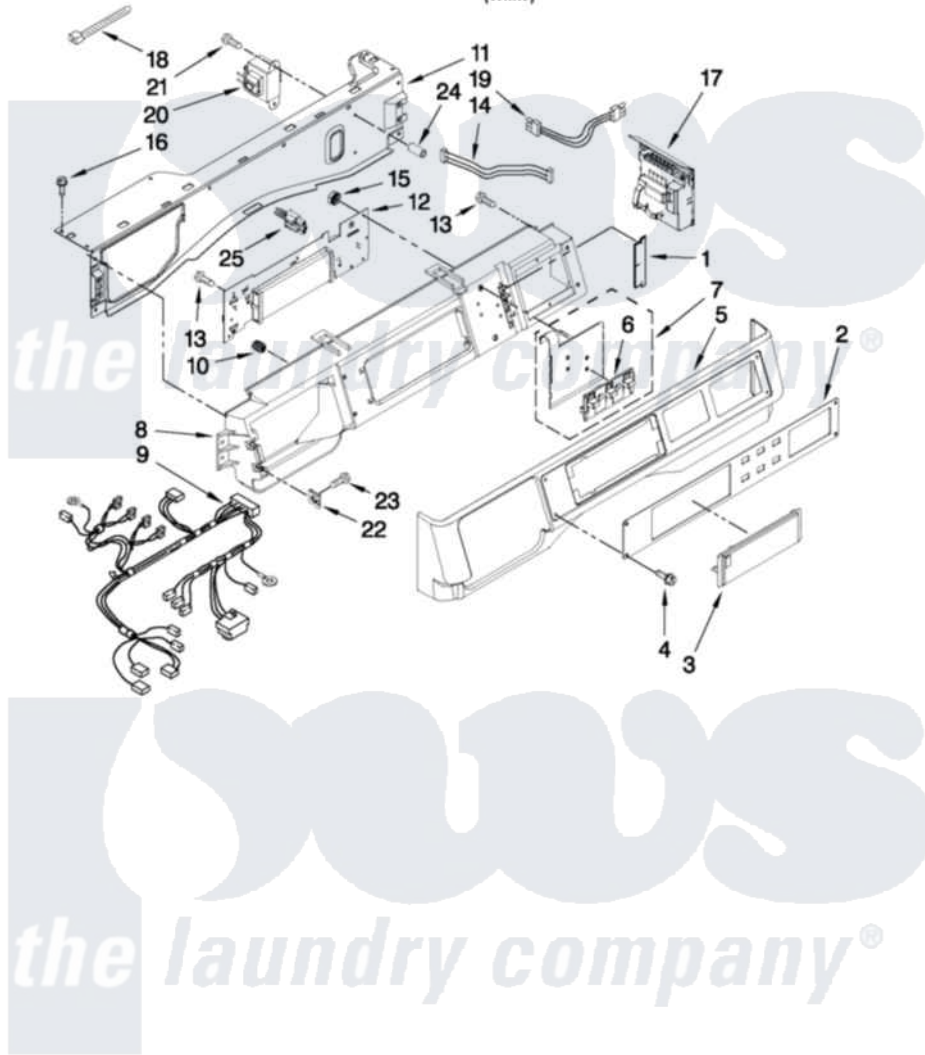

Maytag MHN30PNAGW0 03 - CONTROL PANEL PARTS

CONTROL PANEL PARTS

For Model: MHN30PNAGW0
(White)

FOR ORDERING INFORMATION REFER TO PARTS PRICE LIST

5

W10340721

Maytag [Commercial Maytag MHN30PNAGW0 Washer Parts](#) Parts Diagram 03 - CONTROL PANEL PARTS
Click on the part number to view part

Item	Original Part Number	Replaced By	Status	Part Description
1	W10187276			Seal, Console
2	W10313091			Facia / Overlay
3	W10267645			Cover, Display
4	W10137457			Screw, 8-32 X 3/64
5	W10137458			Console, Outer
6	W10131113			Push Button
7	W10135389			Push Button And Switch Assembly
8	W10137426			Console, Inner
9	W10340894			Harness, Wiring
NI	W10340897			CCU To Cold Fill Valve
"	W10340898			CCU To Hot Fill Valve
10	W10189313			Inserts
11	W10294428			Bracket, Console
12	W10311755			User Interface
13	489136			Screw, 3-24 X 1/32
14	W10155150			Harness, Test

15	W10139046		Nut 6-32
16	W10015090	489442	Screw 3 2217757 Roller, Front
17	W10340566	W10475429	Microcomputer, Machine Control
18	3429563	2205813	Strap
19	W10330606		Harness, Wiring
20	W10205520		Transformer, 120 To 22.5
21	8540329		Screw, 8-18 X 7/16
22	9781235		NUt, U-Type
23	W10131119		Screw, 8-18 X 5/16
24	W10018050		Caplug
25	W10133282		Switch, Jumper Service Vault