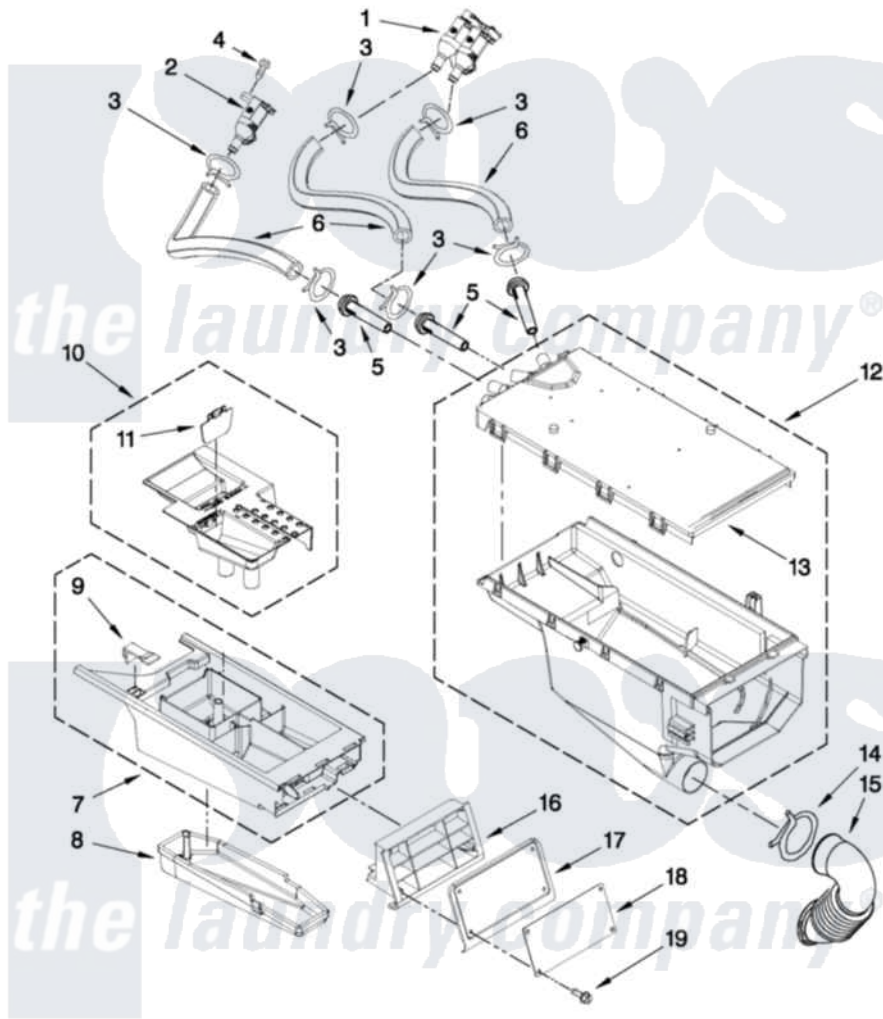

# Maytag MHN30PNAGW0 04 - DISPENSER PARTS

## DISPENSER PARTS

For Model: MHN30PNAGW0  
(White)

FOR ORDERING INFORMATION REFER TO PARTS PRICE LIST

W10340721

6

Maytag [Commercial Maytag MHN30PNAGW0 Washer Parts](#) Parts Diagram 04 - DISPENSER PARTS  
Click on the part number to view part

Item	Original Part Number	Replaced By	Status	Part Description
1	<a href="#">W10316929</a>			Valve, Water Inlet
2	<a href="#">W10316932</a>			Valve, Water Inlet
3	W10096852	<a href="#">596669</a>		Clamp, Manifold
4	8540282	<a href="#">8181661</a>		Screw, Actuator
5	<a href="#">8183181</a>			Nozzle, Inlet
6	<a href="#">W10212611</a>			Hose, Valve To Dispenser
7	W10376660	<a href="#">W10395619</a>		Drawer
8	<a href="#">8540399</a>			Cover, Detergent Drawer
9	<a href="#">W10198458</a>			Tab, Drawer Release
10	W10275869	<a href="#">W10433390</a>		Dispenser
11	<a href="#">W10298953</a>			Door, Living Hinge
12	W10212603	<a href="#">W10364594</a>		Dispenser
13	<a href="#">W10212604</a>			Plate, Distribution
14	<a href="#">W10273032</a>			Clamp, Hose
15	<a href="#">8540063</a>			Hose, Dispenser To Tub
16	<a href="#">W10137432</a>			Handle, Drawer