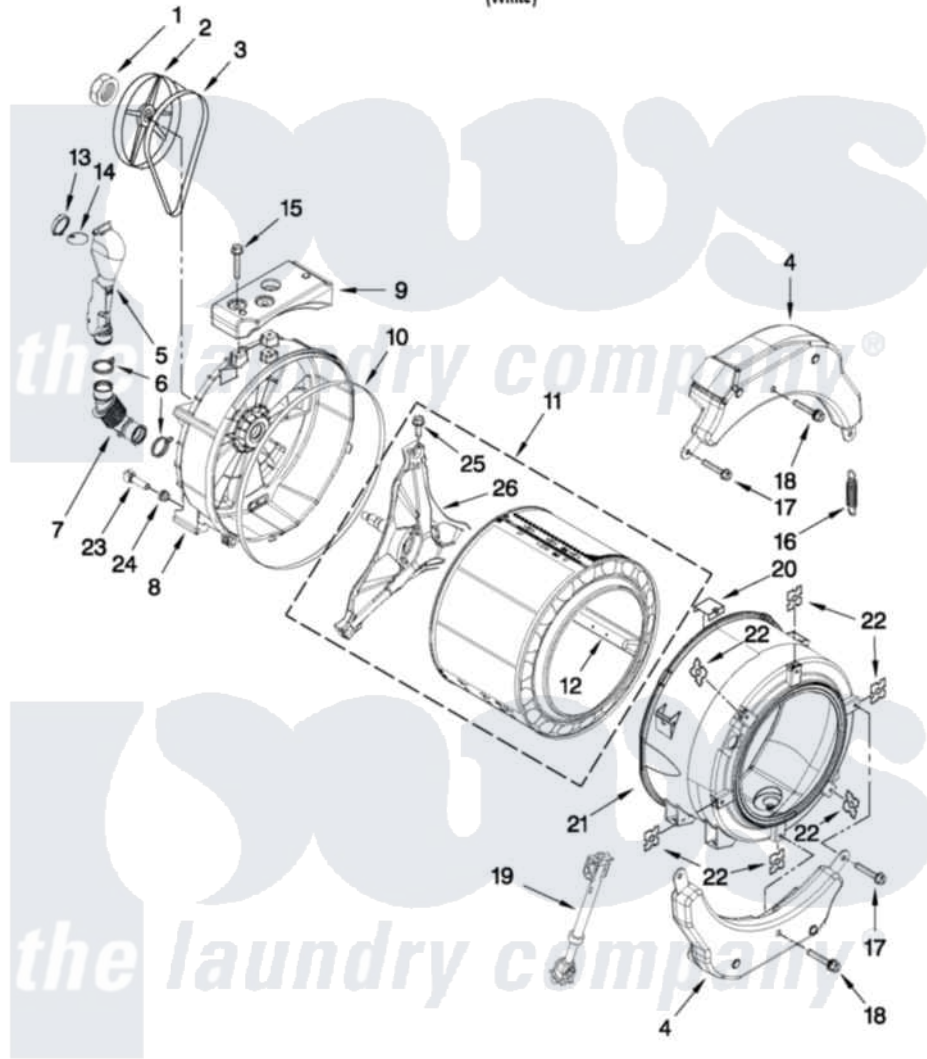

Maytag MHN30PNAGW0 05 - TUB AND BASKET PARTS

TUB AND BASKET PARTS

For Model: MHN30PNAGW0
(White)

FOR ORDERING INFORMATION REFER TO PARTS PRICE LIST

W10340721

8

Maytag [Commercial Maytag MHN30PNAGW0 Washer Parts](#) Parts Diagram 05 - TUB AND BASKET PARTS
Click on the part number to view part

Item	Original Part Number	Replaced By	Status	Part Description
1	8533999	W10283361		Nut, Pulley
2	8540088C			Pulley
3	W10260319			Belt, Drive
4	W10223198			Counterweight, Front
5	W10142720			Pipe, Ventilation
6	W10273034			Clamp, Vent Hose
7	8540019			Hose, Exhaust
8	W10303574	W10355044		Tub-Outer
9	W10200747			Counterweight, Rear
10	8540090	W10111158		Gasket
11	W10303571			Basket, Complete
12	W10118982			Baffle, Tub
13	W10142721			Connector -Ventilation
14	W10142722			Flap - Ventilation
15	W10246531			Screw, Rear Counterweight
16	W10010360	280159		Spring

17	W10094780	W10182109	Screw-Kit
18	W10259288		Bolt Assembly, Counterweight Center Hole
19	W10015830		Shock Absorber
20	8540092		Clamp, Tub
21	W10266965	W10312454	Tub-Outer
22	8540072	8182512	Nut, Push-In
23	W10176659	8181705	Ntc
24	8540766		Seal, Rubber
25	8540382		Screw
26	8540342		Crosspiece Assembly