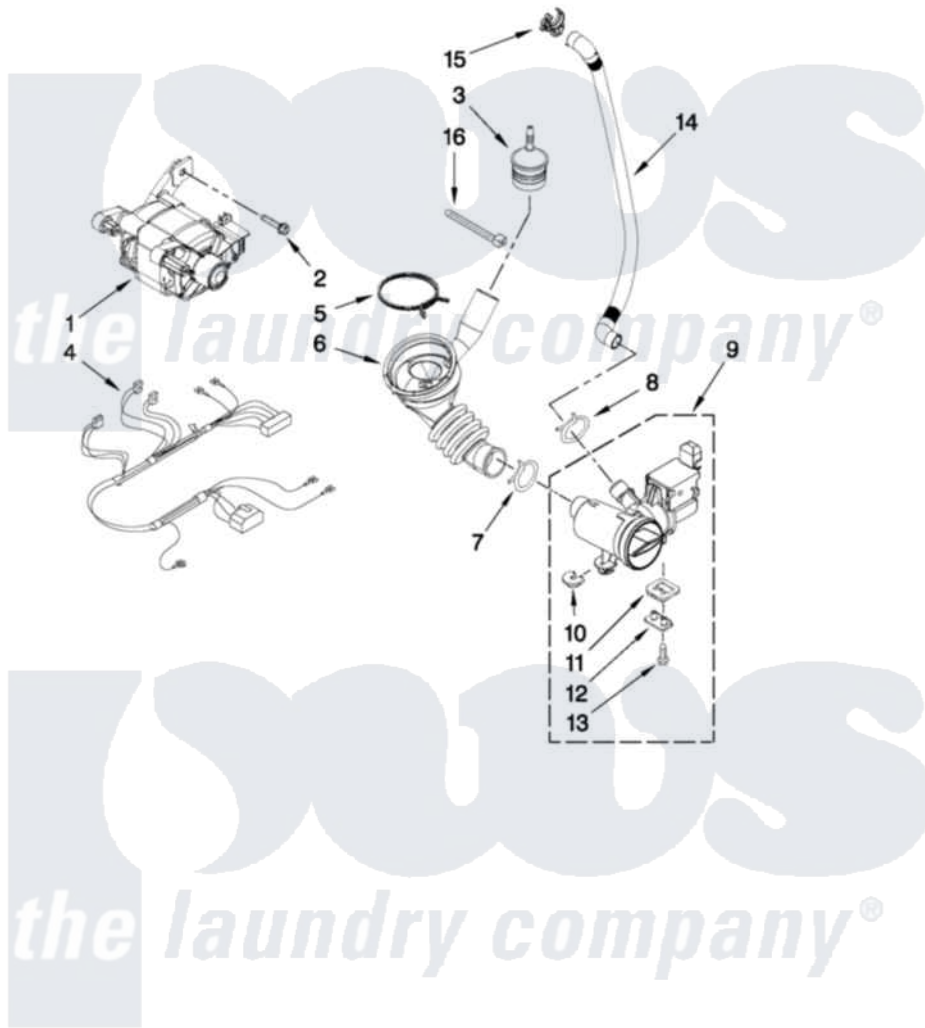

Maytag MHN30PNAGW0 06 - PUMP AND MOTOR PARTS

PUMP AND MOTOR PARTS

For Model: MHN30PNAGW0
(White)

W10340721

FOR ORDERING INFORMATION REFER TO PARTS PRICE LIST

10

Maytag [Commercial Maytag MHN30PNAGW0 Washer Parts](#) Parts Diagram 06 - PUMP AND MOTOR PARTS
Click on the part number to view part

Item	Original Part Number	Replaced By	Status	Part Description
1	W10171927			Motor, Drive
2	8540134			Bolt, Motor
3	8540180	W10405608		Air Trap
4	W10364668			Harness, Motor
5	W10273037			Clamp
6	8540012			Hose, Tub To Pump
7	W10273036			Clamp, Hose
8	356138			Clamp, Hose
9	W10183441			Pump
10	W10191886	W10034820		Foot, Rubber
11	W10191880	W10034830		Foot, Rubber
12	W10190649	8540033		Cap, Right Foot
13	W10167905	8533964		Screw, 10-16 X 1.25
14	W10272563			Hose, Drain- Inner
15	W10003290	8182209		Retainer, Drain Hose
16	2262071			Cable Tie