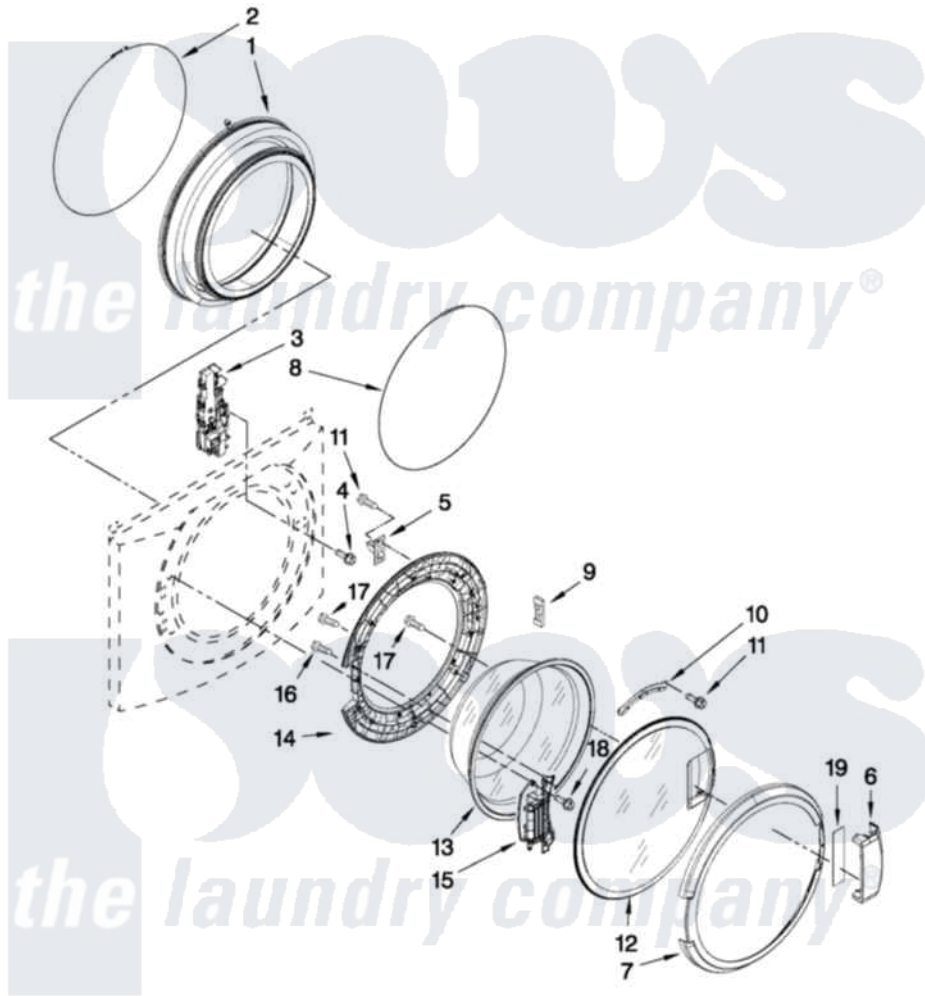

Maytag MHN30PNBGW0 02 - DOOR AND LATCH PARTS

DOOR AND LATCH PARTS

For Model: MHN30PNBGW0
(White)

FOR ORDERING INFORMATION REFER TO PARTS PRICE LIST

W10487501

4

Maytag [Commercial Maytag MHN30PNBGW0 Washer Parts](#) Parts Diagram 02 - DOOR AND LATCH PARTS
Click on the part number to view part

Item	Original Part Number	Replaced By	Status	Part Description
1	W10311051			Bellow
2	8540108			Clamp, Bellow To Tub
3	W10196671			Lock, Door
4	8540725			Screw
5	8540221	W10111148		Strike
6	W10117474			Handle, Door
7	W10198440			Trim Ring, Outer Door
8	W10217563			Clamp, Bellow To Front Panel
9	8540115			Clamp, Support
10	8540114			Clamp, Glass
11	8540513	8182214		Screw
12	W10137404			Frame, Door Front Assembly
13	W10388315			Glass, Door
14	W10198442			Frame, Door Back Support
15	W10198417			Hinge, Door
16	8540284	8181660		Screw

17 8540282
18 W10015090
19 [W10112927](#)

[8181661](#)
[489442](#)

Screw, Actuator
Screw 3 2217757 Roller, Front
Pad, Door Handle