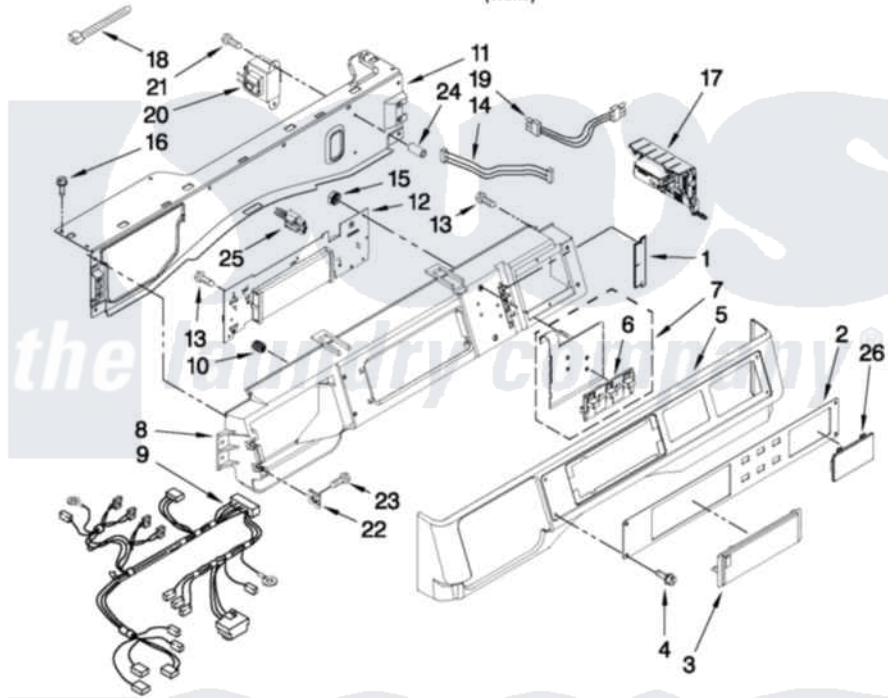

Maytag MHN30PNBGW0 03 - CONTROL PANEL PARTS

CONTROL PANEL PARTS

For Model: MHN30PNBGW0
(White)

FOR ORDERING INFORMATION REFER TO PARTS PRICE LIST

5

W10487501

Maytag [Commercial Maytag MHN30PNBGW0 Washer Parts](#) Parts Diagram 03 - CONTROL PANEL PARTS
Click on the part number to view part

Item	Original Part Number	Replaced By	Status	Part Description
1	W10187276			Seal, Console
2	W10313091			Facia / Overlay
3	W10267645			Cover, Display
4	W10137457			Screw, 8-32 X 3/64
5	W10137458			Console, Outer
6	W10131113			Push Button
7	W10135255			Assembly, Membrane Switch And Backer Plate
8	W10137426			Console, Inner
9	W10475276		Not Available	HARNESS, WIRING (UPPER MAIN) INCLUDES
NI	N/P		Not Available	THE FOLLOWING CABLE SETS: (NOT ILLUSTRATED)
"	W10340897			CCU To Cold Fill Valve
"	W10340898			CCU To Hot Fill Valve
10	W10189313			Inserts
11	W10294428			Bracket, Console

12	W10311755		User Interface
13	489136		Screw, 3-24 X 1/32
14	W10155150		Harness, Test
15	W10139046		Nut 6-32
16	W10015090	489442	Screw 3 2217757 Roller, Front
17	W10475429		Microcomputer, Machine Control
18	3429563	2205813	Strap
19	W10330606		Harness, Wiring
20	W10205520		Transformer, 120 To 22.5
21	8540329		Screw, 8-18 X 7/16
22	9781235		NUt, U-Type
23	W10131119		Screw, 8-18 X 5/16
24	W10018050		Caplug
25	W10133282		Switch, Jumper Service Vault
26	W10213906		Cover, Card Reader