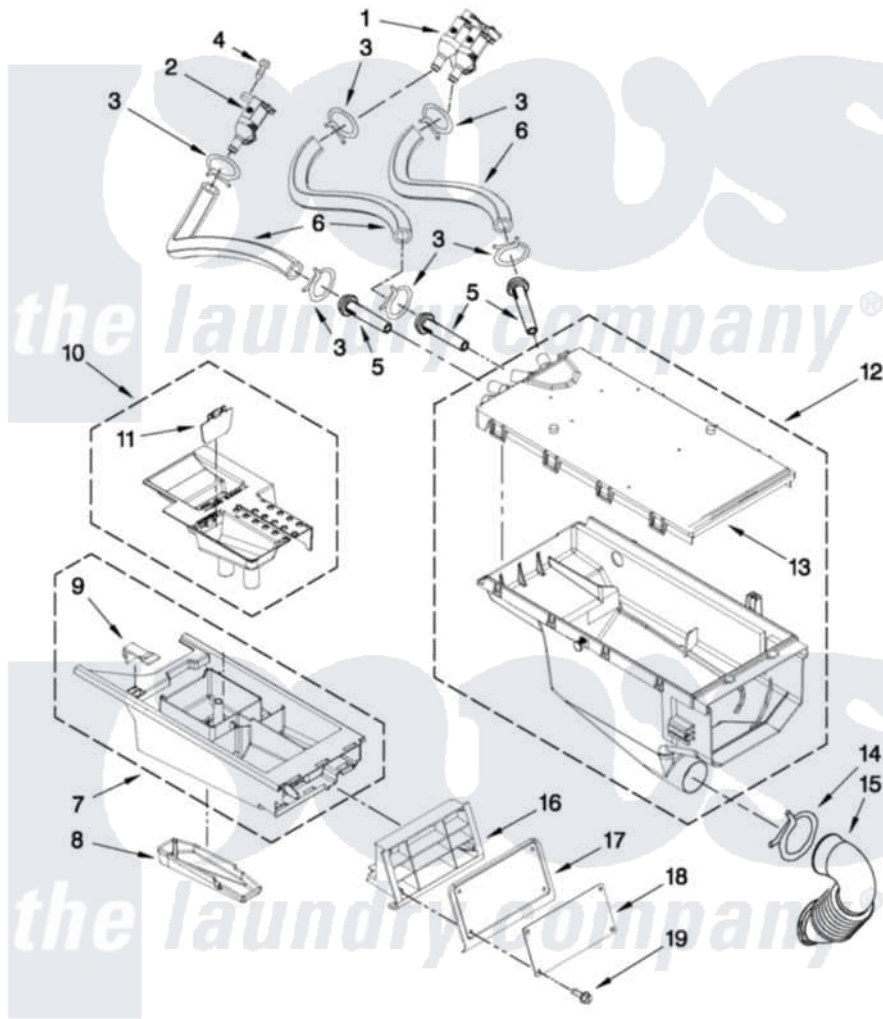

Maytag MHN30PNBGW0 04 - DISPENSER PARTS

DISPENSER PARTS

For Model: MHN30PNBGW0
(White)

FOR ORDERING INFORMATION REFER TO PARTS PRICE LIST

W10487501

6

Maytag Commercial Maytag MHN30PNBGW0 Washer Parts Parts Diagram 04 - DISPENSER PARTS
Click on the part number to view part

Item	Original Part Number	Replaced By	Status	Part Description
1	W10316929			Valve, Water Inlet
2	W10316932			Valve, Water Inlet
3	W10096852	596669		Clamp, Manifold
4	8540282	8181661		Screw, Actuator
5	8183181			Nozzle, Inlet
6	W10212611			Hose, Valve To Dispenser
7	W10376660	W10395619		Drawer
8	8540399			Cover, Detergent Drawer
9	W10198458			Tab, Drawer Release
10	W10407371	W10433390		Dispenser
11	W10298953			Door, Living Hinge
12	W10212603	W10364594		Dispenser
13	W10212604			Plate, Distribution
14	W10273032			Clamp, Hose
15	8540063			Hose, Dispenser To Tub
16	W10137432			Handle, Drawer