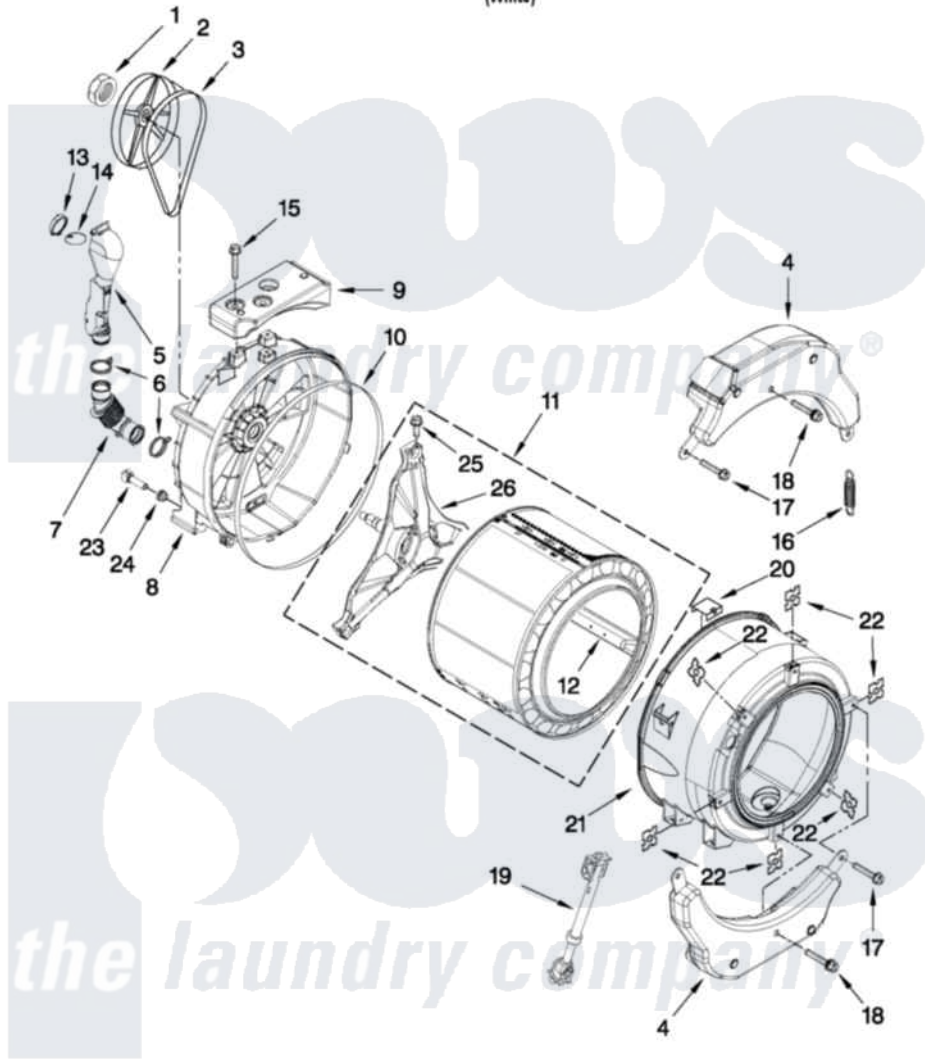

Maytag MHN30PNBGW0 05 - TUB AND BASKET PARTS

TUB AND BASKET PARTS

For Model: MHN30PNBGW0
(White)

FOR ORDERING INFORMATION REFER TO PARTS PRICE LIST

W10487501

8

Maytag [Commercial Maytag MHN30PNBGW0 Washer Parts](#) Parts Diagram 05 - TUB AND BASKET PARTS
Click on the part number to view part

Item	Original Part Number	Replaced By	Status	Part Description
1	8533999	W10283361		Nut, Pulley
2	8540088C			Pulley
3	W10260319			Belt, Drive
4	W10223198			Counterweight, Front
5	W10142720			Pipe, Ventilation
6	W10273034			Clamp, Vent Hose
7	8540019			Hose, Exhaust
8	W10303574	W10355044		Tub-Outer
9	W10200747			Counterweight, Rear
10	8540090	W10111158		Gasket
11	W10303571			Basket, Complete
12	W10118982			Baffle, Tub
13	W10142721			Connector -Ventilation
14	W10142722			Flap - Ventilation
15	W10246531			Screw, Rear Counterweight
16	W10010360	280159		Spring

17	W10094780	W10182109	Screw-Kit
18	W10259288		Bolt Assembly, Counterweight Center Hole
19	W10015830		Shock Absorber
20	8540092		Clamp, Tub
21	W10266965	W10312454	Tub-Outer
22	8540072	8182512	Nut, Push-In
23	W10176659	8181705	Ntc
24	8540766		Seal, Rubber
25	8540382		Screw
26	8540342		Crosspiece Assembly