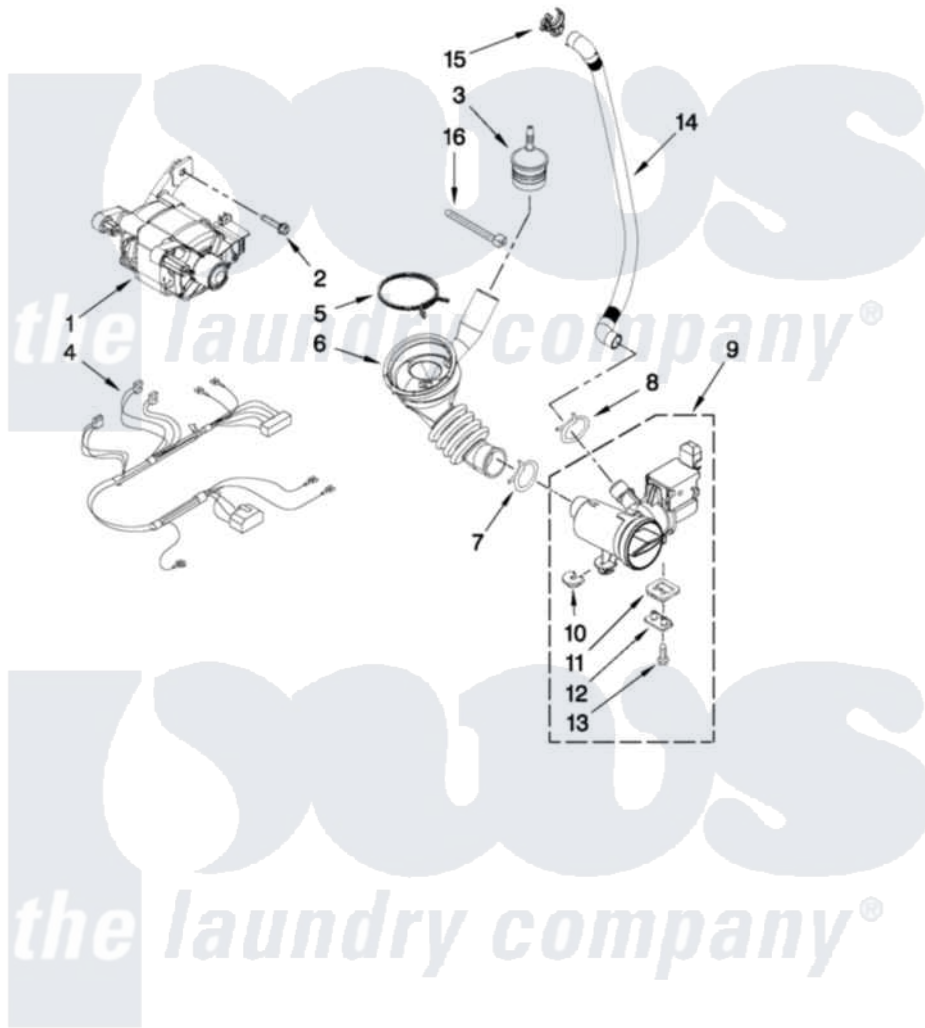

# Maytag MHN30PNBGW0 06 - PUMP AND MOTOR PARTS

## PUMP AND MOTOR PARTS

For Model: MHN30PNBGW0  
(White)

W10487501

FOR ORDERING INFORMATION REFER TO PARTS PRICE LIST

10

Maytag [Commercial Maytag MHN30PNBGW0 Washer Parts](#) Parts Diagram 06 - PUMP AND MOTOR PARTS  
Click on the part number to view part

Item	Original Part Number	Replaced By	Status	Part Description
1	<a href="#">W10171927</a>			Motor, Drive
2	<a href="#">8540134</a>			Bolt, Motor
3	<a href="#">W10405608</a>			Air Trap
4	<a href="#">W10364668</a>			Harness, Motor
5	<a href="#">W10273037</a>			Clamp
6	<a href="#">8540012</a>			Hose, Tub To Pump
7	<a href="#">W10273036</a>			Clamp, Hose
8	<a href="#">356138</a>			Clamp, Hose
9	<a href="#">W10183441</a>			Pump
10	W10191886	<a href="#">W10034820</a>		Foot, Rubber
11	W10191880	<a href="#">W10034830</a>		Foot, Rubber
12	W10190649	<a href="#">8540033</a>		Cap, Right Foot
13	W10167905	<a href="#">8533964</a>		Screw, 10-16 X 1.25
14	<a href="#">W10272563</a>			Hose, Drain- Inner
15	W10003290	<a href="#">8182209</a>		Retainer, Drain Hose
16	<a href="#">2262071</a>			Cable Tie