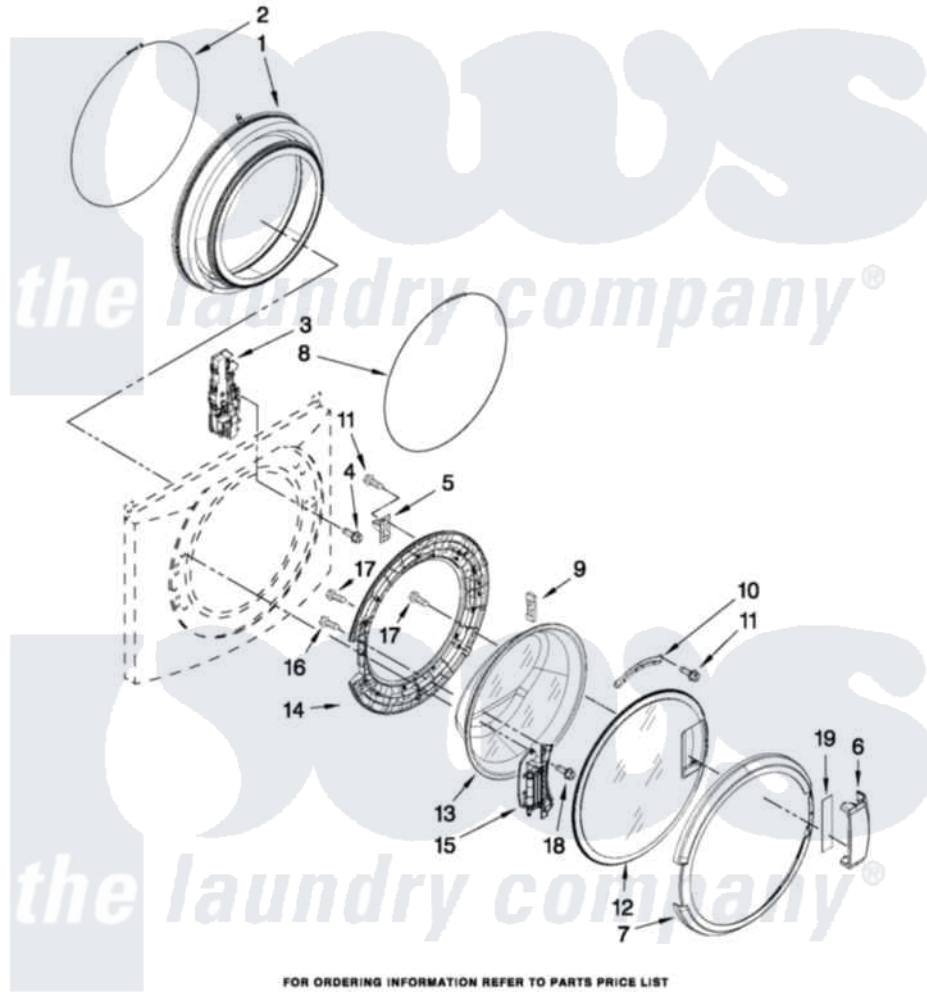

Maytag MHN30PRAWW0 02 - DOOR AND LATCH PARTS

DOOR AND LATCH PARTS

For Models: MHN30PRAWW0, MHP30PRAWW0
(White) (White)

W10353875

FOR ORDERING INFORMATION REFER TO PARTS PRICE LIST

4

Maytag [Commercial Maytag MHN30PRAWW0 Washer Parts](#) Parts Diagram 02 - DOOR AND LATCH PARTS
Click on the part number to view part

Item	Original Part Number	Replaced By	Status	Part Description
1	W10311051			Bellow
2	8540108			Clamp, Bellow To Tub
3	W10153867	W10375379		Lock, Door
4	8540725			Screw
5	8540221	W10111148		Strike
6	W10117474			Handle, Door
7	W10198440			Trim Ring, Outer Door
8	W10217563			Clamp, Bellow To Front Panel
9	8540115			Clamp, Support
10	8540114			Clamp, Glass
11	8540513	8182214		Screw
12	W10137404			Frame, Door Front Assembly
13	W10205548	W10387885		Glass, Door
14	W10198442			Frame, Door Back Support
15	W10198417			Hinge, Door
16	8540284	8181660		Screw

17 8540282
18 W10015090
19 [W10112927](#)

[8181661](#)
[489442](#)

Screw, Actuator
Screw 3 2217757 Roller, Front
Pad, Door Handle