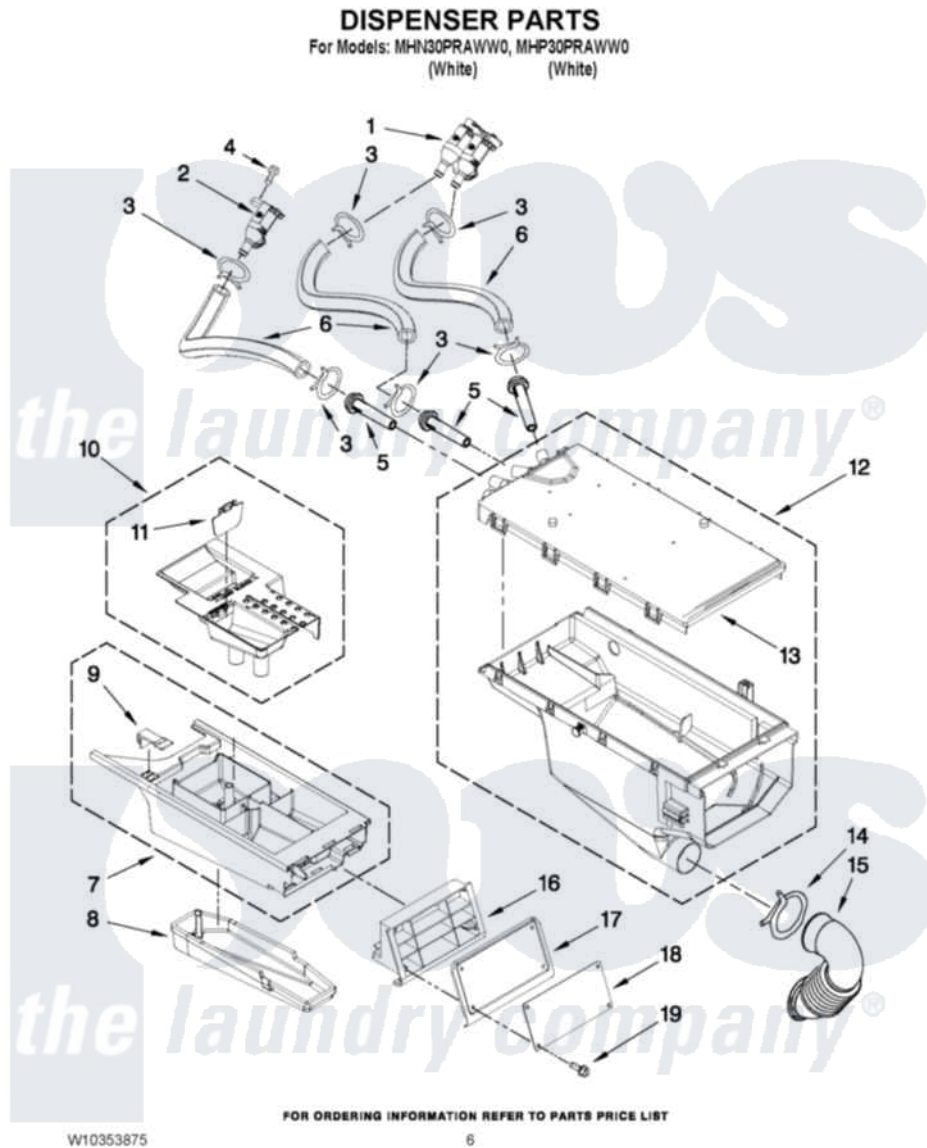

Maytag MHN30PRAWW0 04 - DISPENSER PARTS

Maytag Commercial Maytag MHN30PRAWW0 Washer Parts Parts Diagram 04 - DISPENSER PARTS
[Click on the part number to view part](#)

Item	Original Part Number	Replaced By	Status	Part Description
1	W10212596			Valve, Water Inlet
2	W10212598			Valve, Water Inlet
3	370450	596669		Clamp, Manifold
4	8540282	8181661		Screw, Actuator
5	8183181			Nozzle, Inlet
6	W10212611			Hose, Valve To Dispenser
7	W10366786	W10395619		Drawer
8	8540399			Cover, Detergent Drawer
9	W10303980	W10198458		Tab, Drawer Release
10	W10275869	W10433390		Dispenser
11	W10298953			Door, Living Hinge
12	W10212603	W10364594		Dispenser
13	W10212604			Plate, Distribution
14	8281276			Clamp, Hose
15	8540063			Hose, Dispenser To Tub
16	W10137432			Handle, Drawer