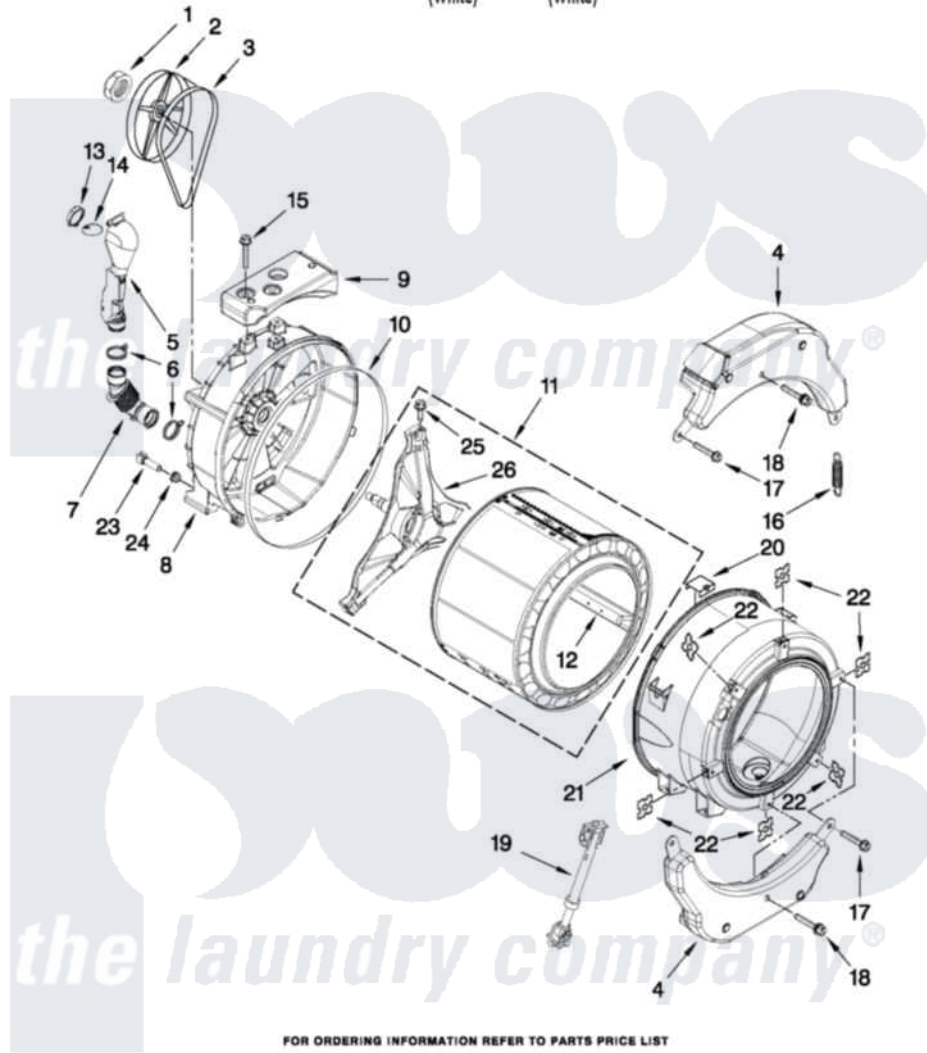

Maytag MHN30PRAWW0 05 - TUB AND BASKET PARTS

TUB AND BASKET PARTS

For Models: MHN30PRAWW0 (White) MHP30PRAWW0 (White)

W10353875

8

FOR ORDERING INFORMATION REFER TO PARTS PRICE LIST

Maytag [Commercial Maytag MHN30PRAWW0 Washer Parts](#) Parts Diagram 05 - TUB AND BASKET PARTS
 Click on the part number to view part

Item	Original Part Number	Replaced By	Status	Part Description
1	8533999	W10283361		Nut, Pulley
2	8540088C			Pulley
3	W10260319			Belt, Drive
4	W10223198			Counterweight, Front
5	W10142720			Pipe, Ventilation
6	8540010	W10208156		Clamp
7	8540019			Hose, Exhaust
8	W10303574	W10355044		Tub-Outer
9	W10200747			Counterweight, Rear
10	8540090	W10111158		Gasket
11	W10303571			Basket, Complete
12	W10118982			Baffle, Tub
13	W10142721			Connector -Ventilation
14	W10142722			Flap - Ventilation
15	W10246531			Screw, Rear Counterweight
16	W10010360	280159		Spring

17	W10094780	W10182109	Screw-Kit
18	W10259288		Bolt Assembly, Counterweight Center Hole
19	W10015830		Shock Absorber
20	8540092		Clamp, Tub
21	W10266965	W10312454	Tub-Outer
22	8540072	8182512	Nut, Push-In
23	W10176659	8181705	Ntc
24	8540766		Seal, Rubber
25	8540382		Screw
26	8540342		Crosspiece Assembly