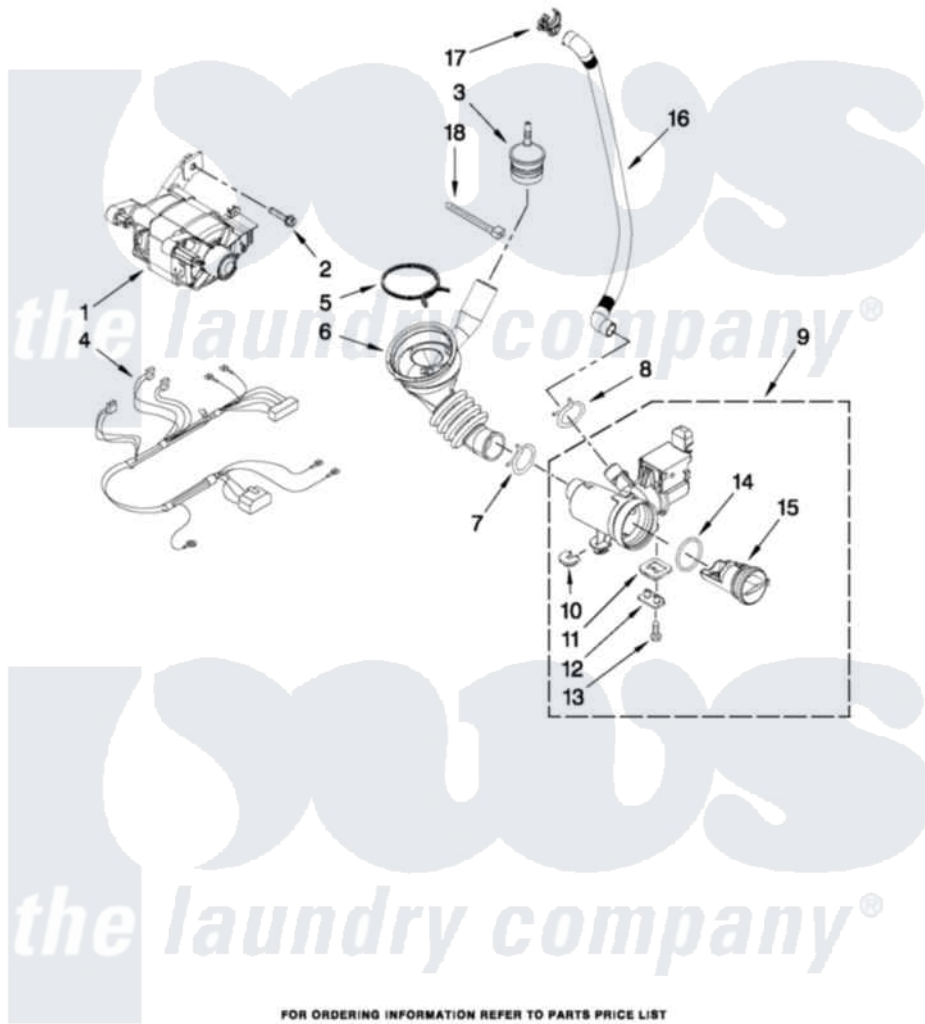

Maytag MHN30PRAWW0 06 - PUMP AND MOTOR PARTS

PUMP AND MOTOR PARTS

For Models: MHN30PRAWW0 (White) MHP30PRAWW0 (White)

W10353875

10

FOR ORDERING INFORMATION REFER TO PARTS PRICE LIST

Maytag Commercial Maytag MHN30PRAWW0 Washer Parts Parts Diagram 06 - PUMP AND MOTOR PARTS
 Click on the part number to view part

Item	Original Part Number	Replaced By	Status	Part Description
1	W10171927			Motor, Drive
2	8540134			Bolt, Motor
3	8540180	W10405608		Air Trap
4	W10201879			Harness, Motor
5	8181734	696392		Hose Clamp
6	8540012			Hose, Tub To Pump
7	370448	616099		Clamp
8	356138			Clamp, Hose
9	W10130913			Pump
10	W10034820			Foot, Rubber
11	W10034830			Foot, Rubber
12	8540033			Cap, Right Foot
13	8533964			Screw, 10-16 X 1.25
14	8540025	W10130913		Pump
15	8540996	W10130913		Pump
16	W10272563			Hose, Drain- Inner