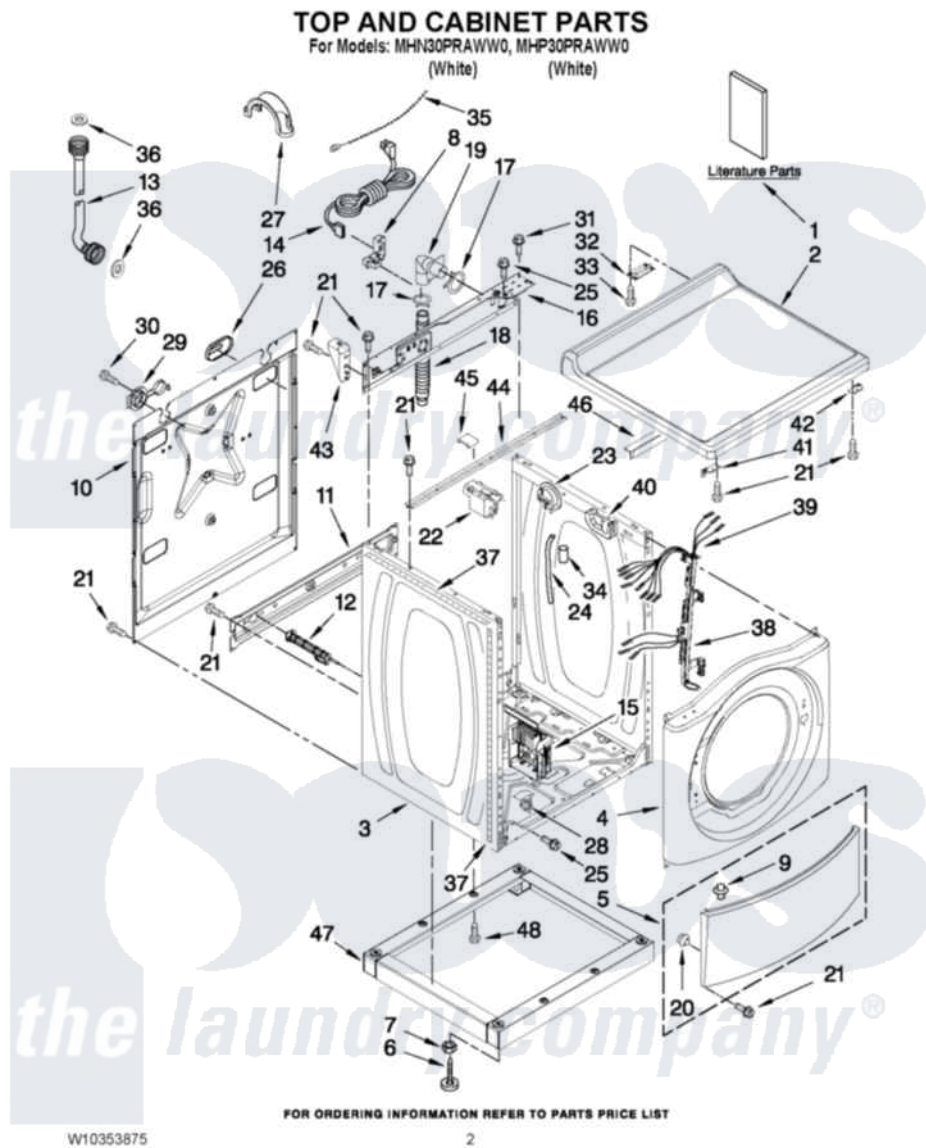

Maytag MHP30PRAWW0 01 - TOP AND CABINET PARTS

Maytag [Commercial Maytag MHP30PRAWW0 Washer Parts](#) Parts Diagram 01 - TOP AND CABINET PARTS
Click on the part number to view part

Item	Original Part Number	Replaced By	Status	Part Description
1	W10353871		Not Available	INSTALLATION INSTRUCTIONS
"	W10311068		Not Available	TECH SHEET (ENGLISH)
"	W10311070		Not Available	TECH SHEET (FRENCH)
"	W10353875			REPAIR PARTS LIST
2	W10137410			Top
3	W10225458			Cabinet
4	W10306505			Panel, Front
5	8540813	8540664		Toe Panel
6	W10245373			Foot, Leveling
7	3359452			Nut, Lock
8	W10110676	8182635		Strain Relief
9	8518891			Rivet
10	W10258342			Panel, Rear
11	W10189659			Brace, Transport
12	W10251449	W10285622		Bolt
13	W10194208	89503		Hose-Inlet