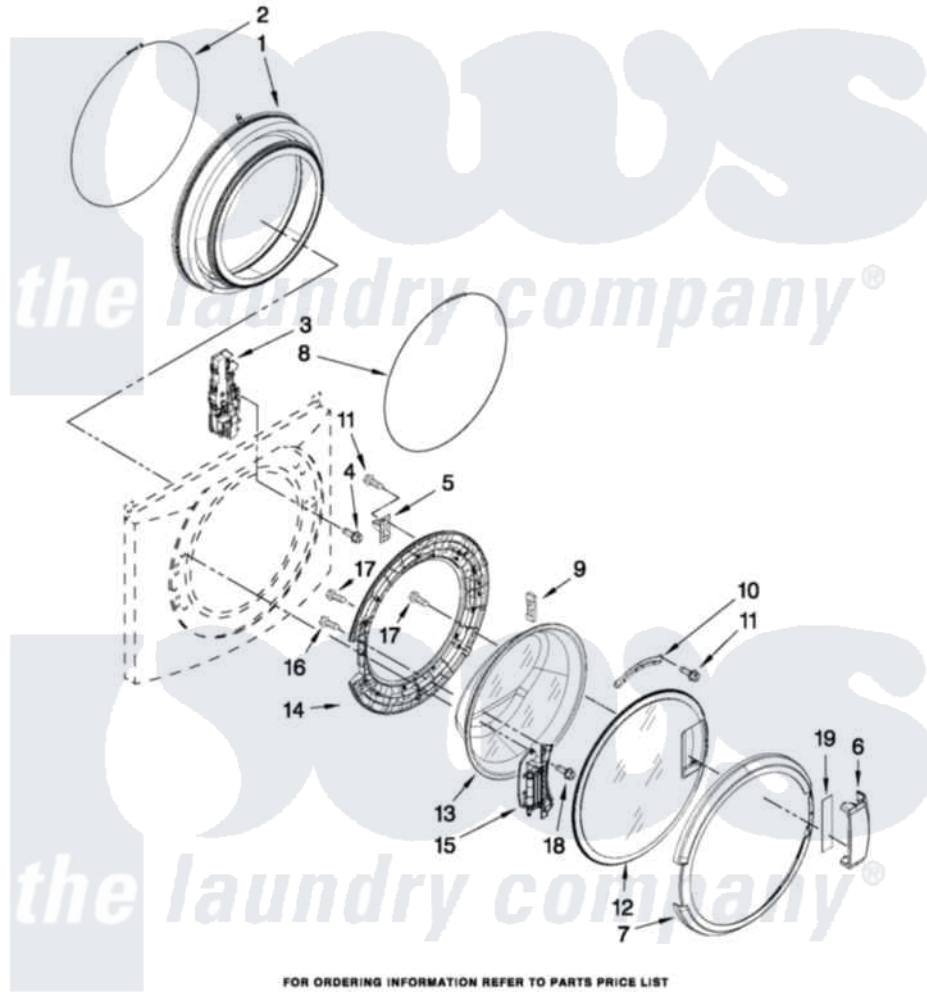

Maytag MHP30PRAWW0 02 - DOOR AND LATCH PARTS

DOOR AND LATCH PARTS

For Models: MHN30PRAWW0, MHP30PRAWW0
(White) (White)

W10353875

FOR ORDERING INFORMATION REFER TO PARTS PRICE LIST

4

Maytag [Commercial Maytag MHP30PRAWW0 Washer Parts](#) Parts Diagram 02 - DOOR AND LATCH PARTS
Click on the part number to view part

Item	Original Part Number	Replaced By	Status	Part Description
1	W10311051			Bellow
2	8540108			Clamp, Bellow To Tub
3	W10153867	W10375379		Lock, Door
4	8540725			Screw
5	8540221	W10111148		Strike
6	W10117474			Handle, Door
7	W10198440			Trim Ring, Outer Door
8	W10217563			Clamp, Bellow To Front Panel
9	8540115			Clamp, Support
10	8540114			Clamp, Glass
11	8540513	8182214		Screw
12	W10137404			Frame, Door Front Assembly
13	W10205548	W10387885		Glass, Door
14	W10198442			Frame, Door Back Support
15	W10198417			Hinge, Door
16	8540284	8181660		Screw