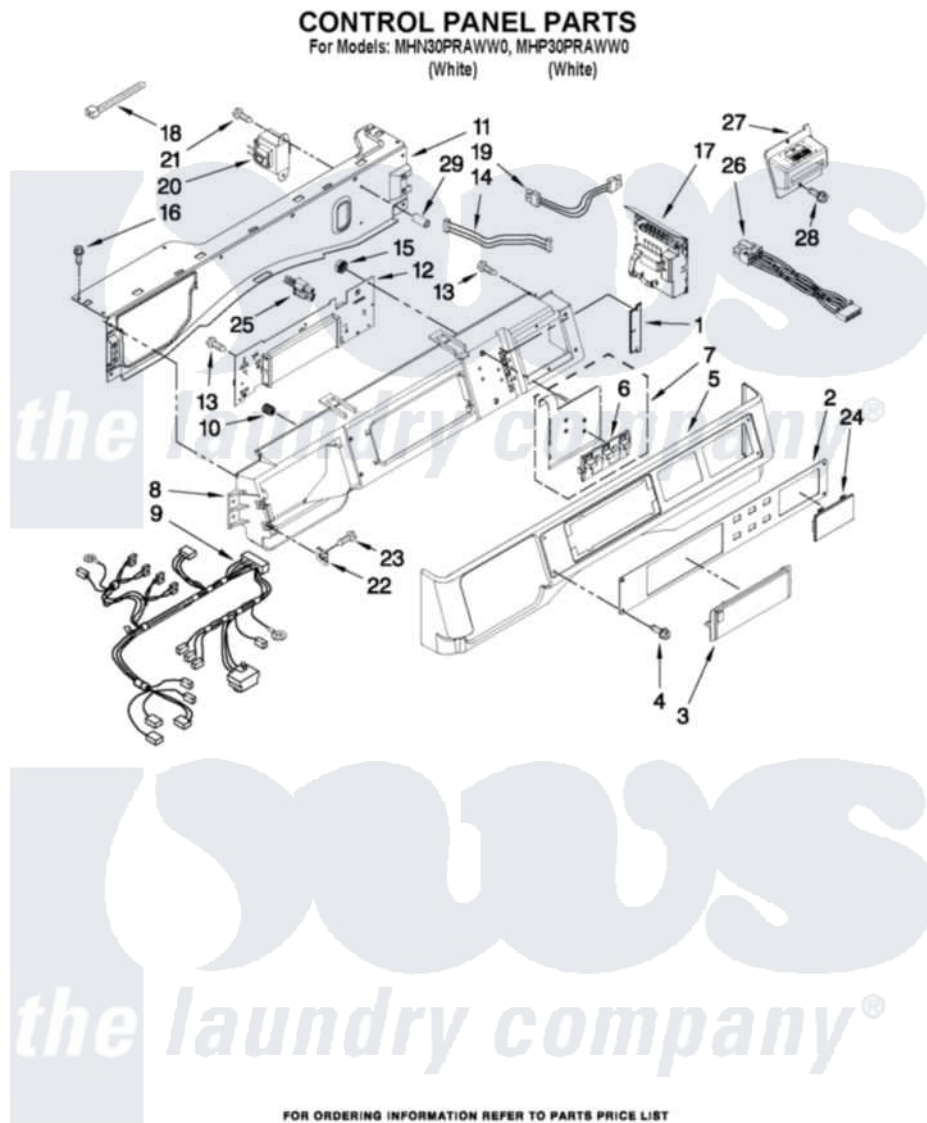

Maytag MHP30PRAWW0 03 - CONTROL PANEL PARTS

5

W10353875

Maytag [Commercial Maytag MHP30PRAWW0 Washer Parts](#) Parts Diagram 03 - CONTROL PANEL PARTS
Click on the part number to view part

Item	Original Part Number	Replaced By	Status	Part Description
1	W10187276			Seal, Console
2	W10313091			Facia / Overlay
3	W10267645			Cover, Display
4	W10137457			Screw, 8-32 X 3/64
5	W10137458			Console, Outer
6	W10131113			Push Button
7	W10135389			Push Button And Switch Assembly
8	W10137426			Console, Inner
9	W10298332			Harness, Wiring (Upper Main) Includes The Following Cable Sets: Not Illustrated)
"	W10232996			CCU To Cold Fill Valve
"	W10232997			CCU To Hot Fill Valve
10	W10189313			Inserts
11	W10294428			Bracket, Console
12	W10311755			User Interface

13	489136		Screw, 3-24 X 1/32
14	W10155150		Harness, Test
15	W10139046		Nut 6-32
16	W10015090	489442	Screw 3 2217757 Roller, Front
17	W10311060	W10471658	Control-Elec
18	3429563	2205813	Strap
19	W10299342		Harness, Wiring
20	W10131839		Transformer 120 To 22.5 Vac
21	8540329		Screw, 8-18 X 7/16
22	9781235		NUt, U-Type
23	W10131119		Screw, 8-18 X 5/16
24	W10213906		Cover, Card Reader
25	W10133282		Switch, Jumper Service Vault
26	W10133304		Harness, Wiring Card Reader
27	W10137454		Bezel, Card Reader
28	W10001220		Screw, 3-24 X 3/8
29	W10018050		Caplug