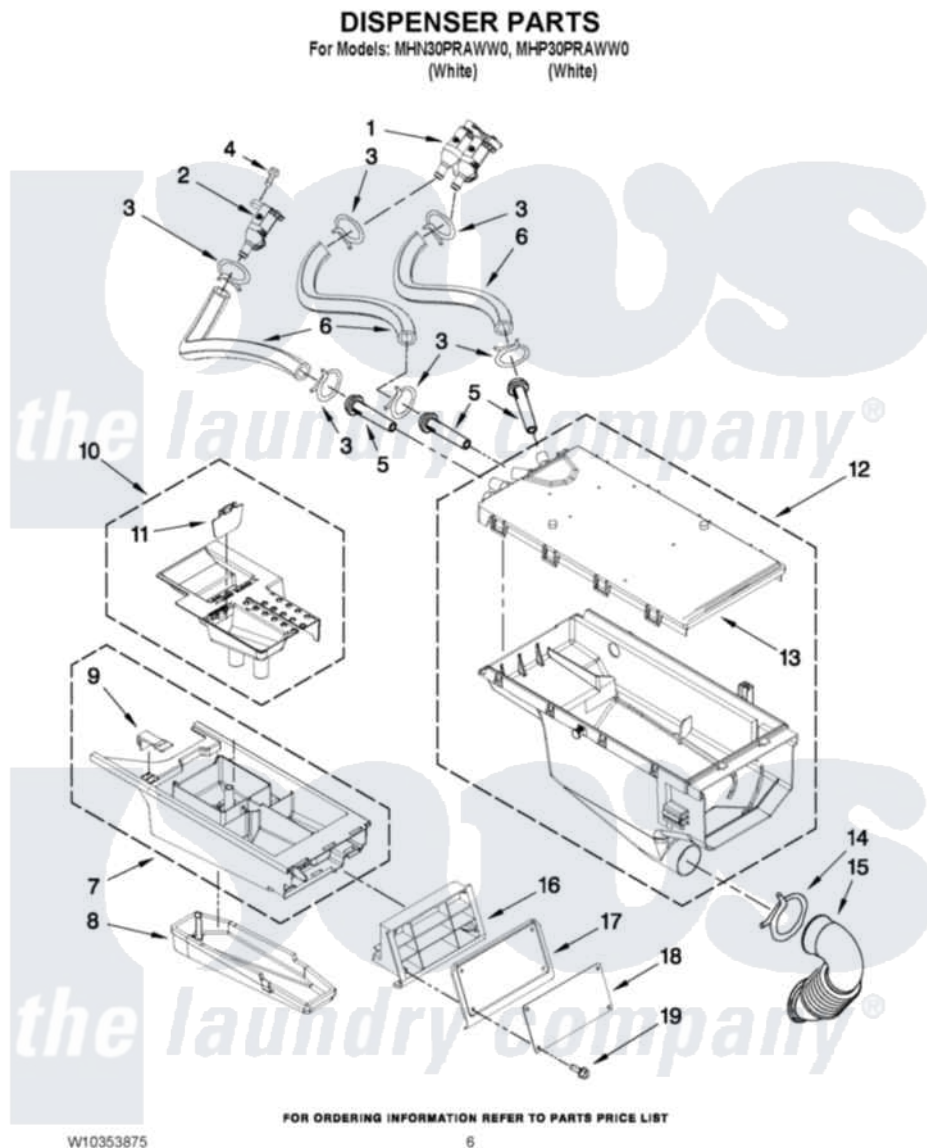

# Maytag MHP30PRAWW0 04 - DISPENSER PARTS

Maytag Commercial Maytag MHP30PRAWW0 Washer Parts Parts Diagram 04 - DISPENSER PARTS  
[Click on the part number to view part](#)

Item	Original Part Number	Replaced By	Status	Part Description
1	<a href="#">W10212596</a>			Valve, Water Inlet
2	<a href="#">W10212598</a>			Valve, Water Inlet
3	370450	<a href="#">596669</a>		Clamp, Manifold
4	8540282	<a href="#">8181661</a>		Screw, Actuator
5	<a href="#">8183181</a>			Nozzle, Inlet
6	<a href="#">W10212611</a>			Hose, Valve To Dispenser
7	<a href="#">W10366786</a>	<a href="#">W10395619</a>		Drawer
8	<a href="#">8540399</a>			Cover, Detergent Drawer
9	W10303980	<a href="#">W10198458</a>		Tab, Drawer Release
10	W10275869	<a href="#">W10433390</a>		Dispenser
11	<a href="#">W10298953</a>			Door, Living Hinge
12	W10212603	<a href="#">W10364594</a>		Dispenser
13	<a href="#">W10212604</a>			Plate, Distribution
14	<a href="#">8281276</a>			Clamp, Hose
15	<a href="#">8540063</a>			Hose, Dispenser To Tub
16	<a href="#">W10137432</a>			Handle, Drawer