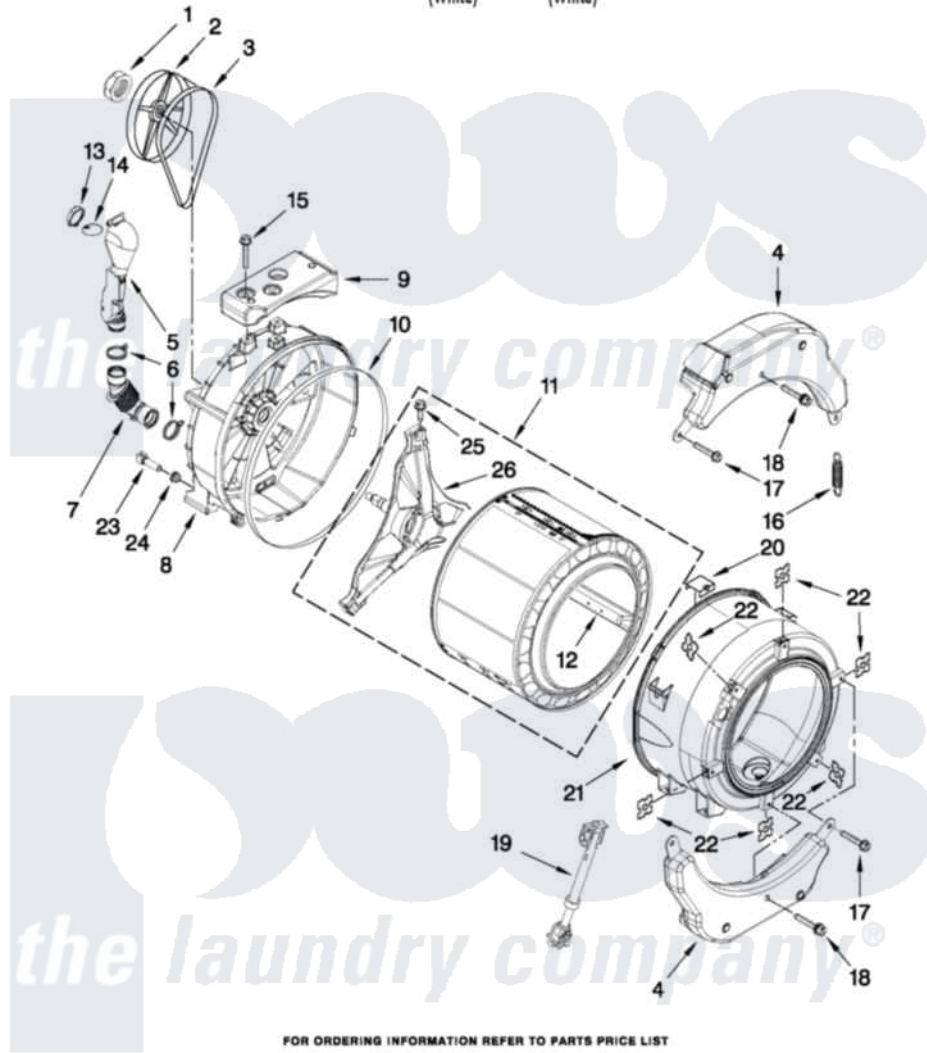

Maytag MHP30PRAWW0 05 - TUB AND BASKET PARTS

TUB AND BASKET PARTS

For Models: MHN30PRAWW0, MHP30PRAWW0
(White) (White)

FOR ORDERING INFORMATION REFER TO PARTS PRICE LIST

W10353875

8

Maytag [Commercial Maytag MHP30PRAWW0 Washer Parts](#) Parts Diagram 05 - TUB AND BASKET PARTS
Click on the part number to view part

Item	Original Part Number	Replaced By	Status	Part Description
1	8533999	W10283361		Nut, Pulley
2	8540088C			Pulley
3	W10260319			Belt, Drive
4	W10223198			Counterweight, Front
5	W10142720			Pipe, Ventilation
6	8540010	W10208156		Clamp
7	8540019			Hose, Exhaust
8	W10303574	W10355044		Tub-Outer
9	W10200747			Counterweight, Rear
10	8540090	W10111158		Gasket
11	W10303571			Basket, Complete
12	W10118982			Baffle, Tub
13	W10142721			Connector -Ventilation
14	W10142722			Flap - Ventilation
15	W10246531			Screw, Rear Counterweight
16	W10010360	280159		Spring

17	W10094780	W10182109	Screw-Kit
18	W10259288		Bolt Assembly, Counterweight Center Hole
19	W10015830		Shock Absorber
20	8540092		Clamp, Tub
21	W10266965	W10312454	Tub-Outer
22	8540072	8182512	Nut, Push-In
23	W10176659	8181705	Ntc
24	8540766		Seal, Rubber
25	8540382		Screw
26	8540342		Crosspiece Assembly