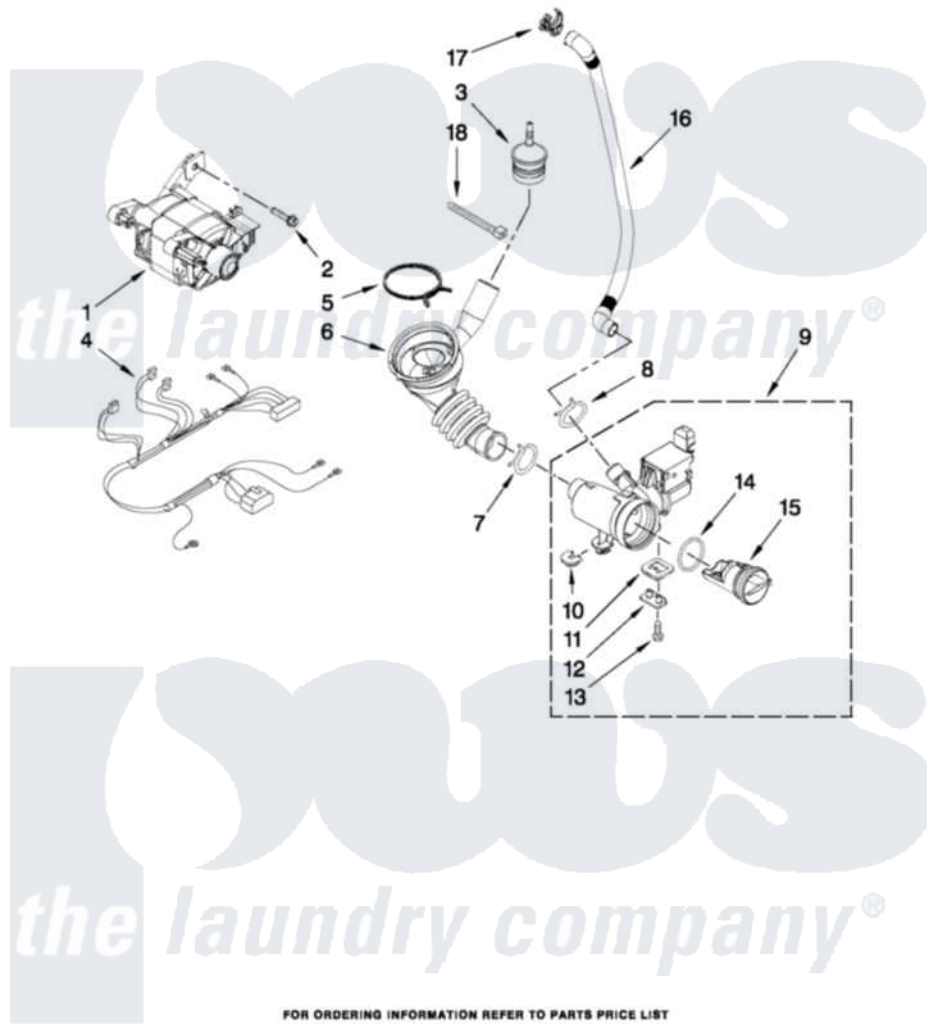

Maytag MHP30PRAWW0 06 - PUMP AND MOTOR PARTS

PUMP AND MOTOR PARTS

For Models: MHN30PRAWW0 (White) MHP30PRAWW0 (White)

W10353875

10

FOR ORDERING INFORMATION REFER TO PARTS PRICE LIST

Maytag Commercial Maytag MHP30PRAWW0 Washer Parts Parts Diagram 06 - PUMP AND MOTOR PARTS
Click on the part number to view part

Item	Original Part Number	Replaced By	Status	Part Description
1	W10171927			Motor, Drive
2	8540134			Bolt, Motor
3	8540180	W10405608		Air Trap
4	W10201879			Harness, Motor
5	8181734	696392		Hose Clamp
6	8540012			Hose, Tub To Pump
7	370448	616099		Clamp
8	356138			Clamp, Hose
9	W10130913			Pump
10	W10034820			Foot, Rubber
11	W10034830			Foot, Rubber
12	8540033			Cap, Right Foot
13	8533964			Screw, 10-16 X 1.25
14	8540025	W10130913		Pump
15	8540996	W10130913		Pump
16	W10272563			Hose, Drain- Inner