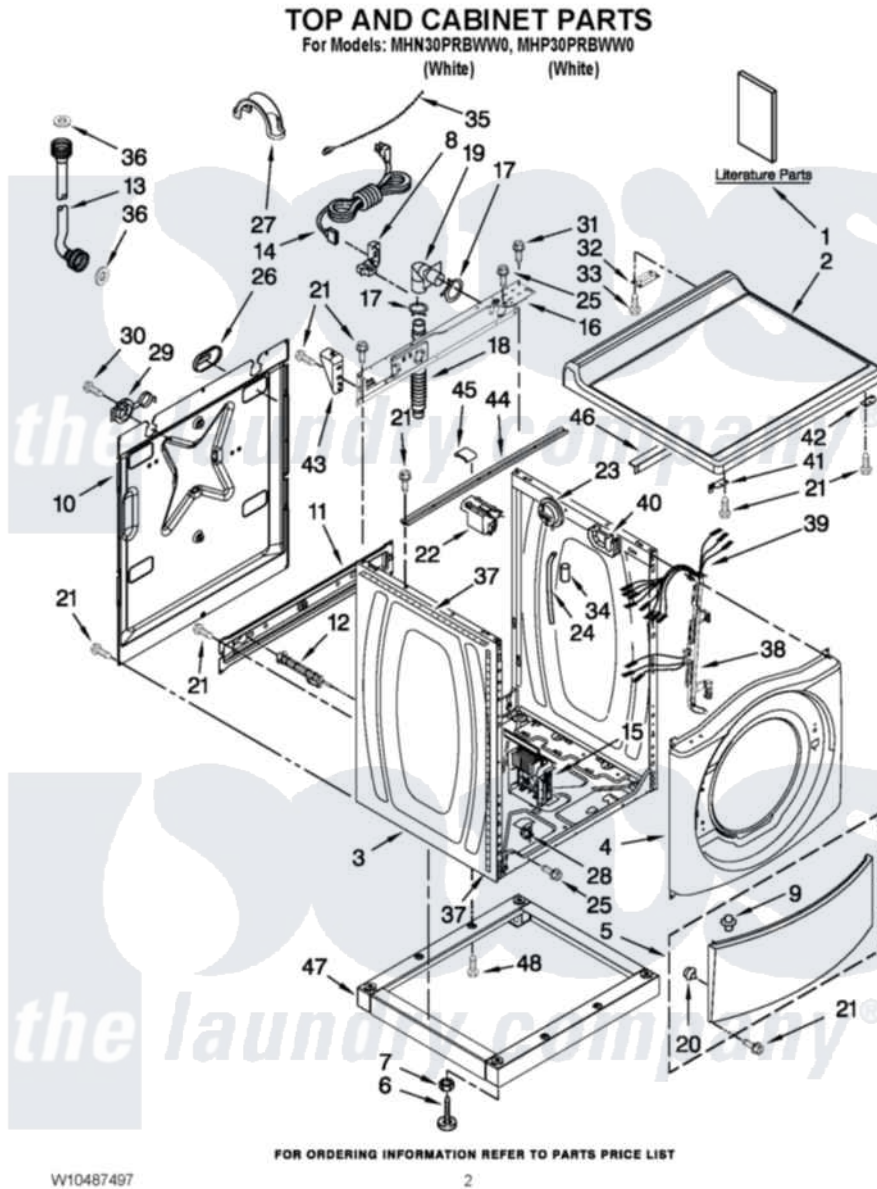

# Maytag MHP30PRBWW0 01 - TOP AND CABINET PARTS

Maytag [Commercial Maytag MHP30PRBWW0 Washer Parts](#) Parts Diagram 01 - TOP AND CABINET PARTS  
Click on the part number to view part

Item	Original Part Number	Replaced By	Status	Part Description
1	W10353871		Not Available	INSTALLATION INSTRUCTIONS
"	W10311068		Not Available	TECH SHEET (ENGLISH)
"	W10311070		Not Available	TECH SHEET (FRENCH)
"	W10487497		Not Available	REPAIR PARTS LIST
2	<a href="#">W10137410</a>			Top
3	W10208642		Not Available	CABINET
4	<a href="#">W10306505</a>			Panel, Front
5	<a href="#">8540664</a>			Toe Panel
6	<a href="#">W10245373</a>			Foot, Leveling
7	<a href="#">3359452</a>			Nut, Lock
8	W10110676	<a href="#">8182635</a>		Strain Relief
9	<a href="#">8518891</a>			Rivet
10	<a href="#">W10258342</a>			Panel, Rear
11	<a href="#">W10189659</a>			Brace, Transport
12	W10251449	<a href="#">W10285622</a>		Bolt
13	W10194208	<a href="#">89503</a>		Hose-Inlet