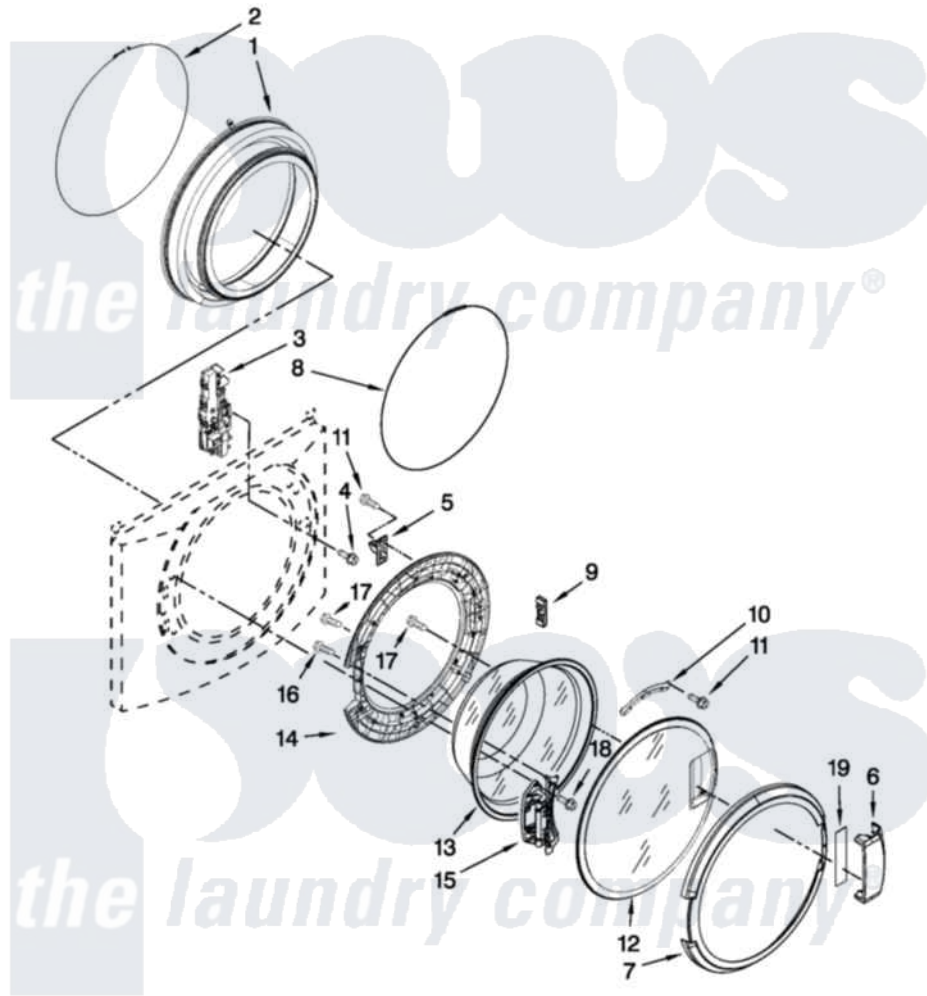

Maytag MHP30PRBWW0 02 - DOOR AND LATCH PARTS

DOOR AND LATCH PARTS

For Models: MHN30PRBWW0, MHP30PRBWW0
(White) (White)

FOR ORDERING INFORMATION REFER TO PARTS PRICE LIST

W10487497

4

Maytag [Commercial Maytag MHP30PRBWW0 Washer Parts](#) Parts Diagram 02 - DOOR AND LATCH PARTS
Click on the part number to view part

Item	Original Part Number	Replaced By	Status	Part Description
1	W10311051			Bellow
2	8540108			Clamp, Bellow To Tub
3	W10375379			Lock, Door
4	8540725			Screw
5	8540221	W10111148		Strike
6	W10117474			Handle, Door
7	W10198440			Trim Ring, Outer Door
8	W10217563			Clamp, Bellow To Front Panel
9	8540115			Clamp, Support
10	8540114			Clamp, Glass
11	8540513	8182214		Screw
12	W10137404			Frame, Door Front Assembly
13	W10388315			Glass, Door
14	W10198442			Frame, Door Back Support
15	W10198417			Hinge, Door
16	8540284	8181660		Screw

17 8540282
18 W10015090
19 [W10112927](#)

[8181661](#)
[489442](#)

Screw, Actuator
Screw 3 2217757 Roller, Front
Pad, Door Handle