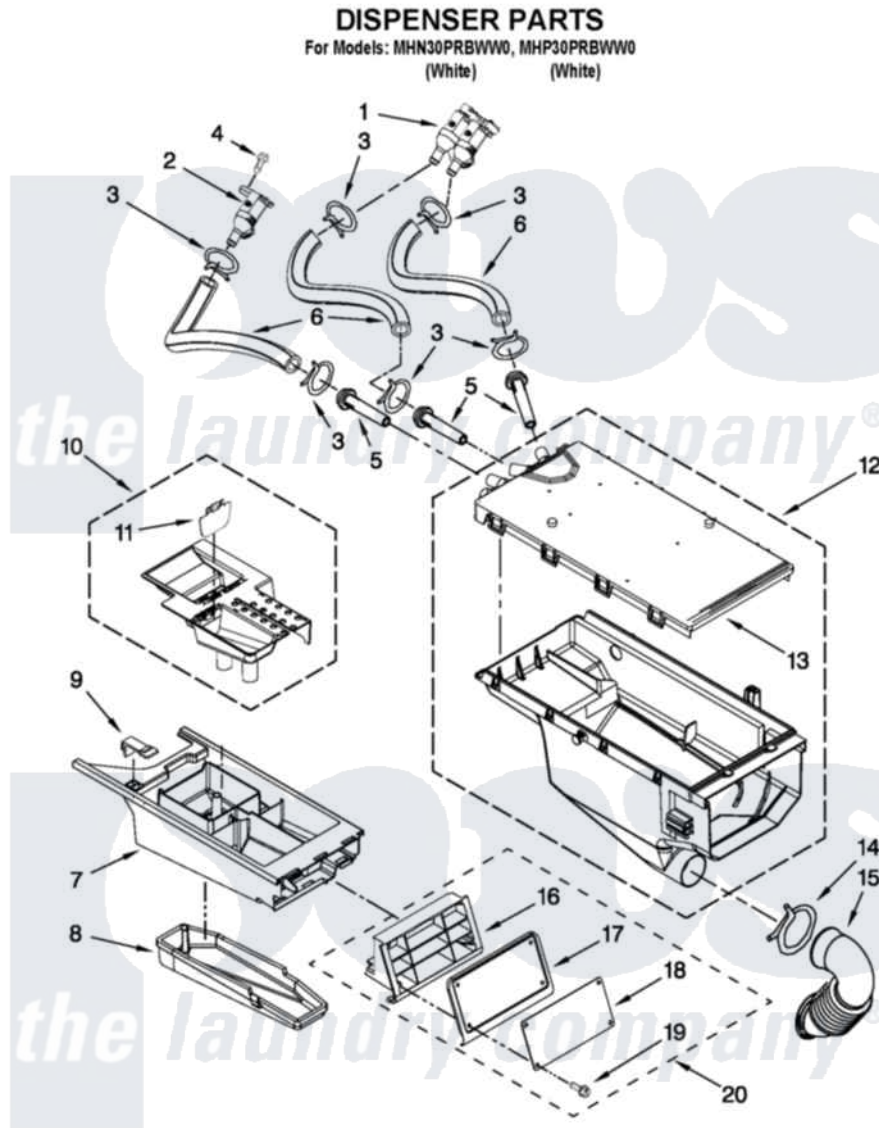

Maytag MHP30PRBWW0 04 - DISPENSER PARTS

W10487497

FOR ORDERING INFORMATION REFER TO PARTS PRICE LIST

6

Maytag [Commercial Maytag MHP30PRBWW0 Washer Parts](#) Parts Diagram 04 - DISPENSER PARTS
Click on the part number to view part

Item	Original Part Number	Replaced By	Status	Part Description
1	W10212596			Valve, Water Inlet
2	W10212598			Valve, Water Inlet
3	370450	596669		Clamp, Manifold
4	8540282	8181661		Screw, Actuator
5	8183181			Nozzle, Inlet
6	W10212611			Hose, Valve To Dispenser
7	8540402			Drawer, Detergent
8	8540399			Cover, Detergent Drawer
9	W10198458			Tab, Drawer Release
10	W10407371	W10433390		Dispenser
11	W10298953			Door, Living Hinge
12	W10212603	W10364594		Dispenser
13	W10212604			Plate, Distribution
14	8281276			Clamp, Hose
15	8540063			Hose, Dispenser To Tub
16	W10137432			Handle, Drawer

17

[W10137460](#)

Cover, Handle

18

[W10137430](#)

Facia/Overlay, Drawer

19

[W10137456](#)

Screw, 8-18 X 1/2

20

[W10137428](#)

Handle Assembly, Drawer