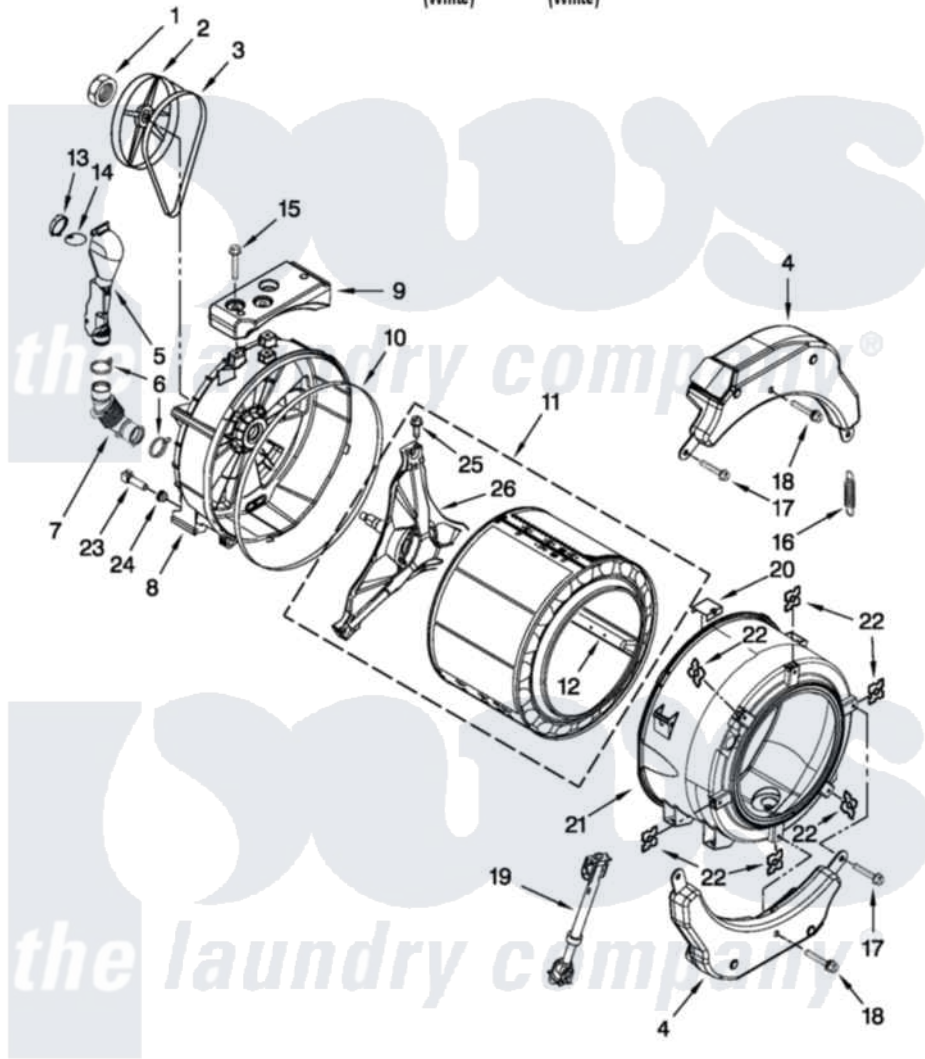

Maytag MHP30PRBWW0 05 - TUB AND BASKET PARTS

TUB AND BASKET PARTS

For Models: MHN30PRBWW0, MHP30PRBWW0
(White) (White)

FOR ORDERING INFORMATION REFER TO PARTS PRICE LIST

W10487497

8

Maytag [Commercial Maytag MHP30PRBWW0 Washer Parts](#) Parts Diagram 05 - TUB AND BASKET PARTS
Click on the part number to view part

Item	Original Part Number	Replaced By	Status	Part Description
1	8533999	W10283361		Nut, Pulley
2	8540088C			Pulley
3	W10260319			Belt, Drive
4	W10223198			Counterweight, Front
5	W10142720			Pipe, Ventilation
6	8540010	W10208156		Clamp
7	8540019			Hose, Exhaust
8	W10303574	W10355044		Tub-Outer
9	W10200747			Counterweight, Rear
10	8540090	W10111158		Gasket
11	W10303571			Basket, Complete
12	W10118982			Baffle, Tub
13	W10142721			Connector -Ventilation
14	W10142722			Flap - Ventilation
15	W10246531			Screw, Rear Counterweight
16	W10010360	280159		Spring

17	W10094780	W10182109	Screw-Kit
18	W10259288		Bolt Assembly, Counterweight Center Hole
19	W10015830		Shock Absorber
20	8540092		Clamp, Tub
21	W10266965	W10312454	Tub-Outer
22	8540072	8182512	Nut, Push-In
23	W10176659	8181705	Ntc
24	8540766		Seal, Rubber
25	8540382		Screw
26	8540342		Crosspiece Assembly