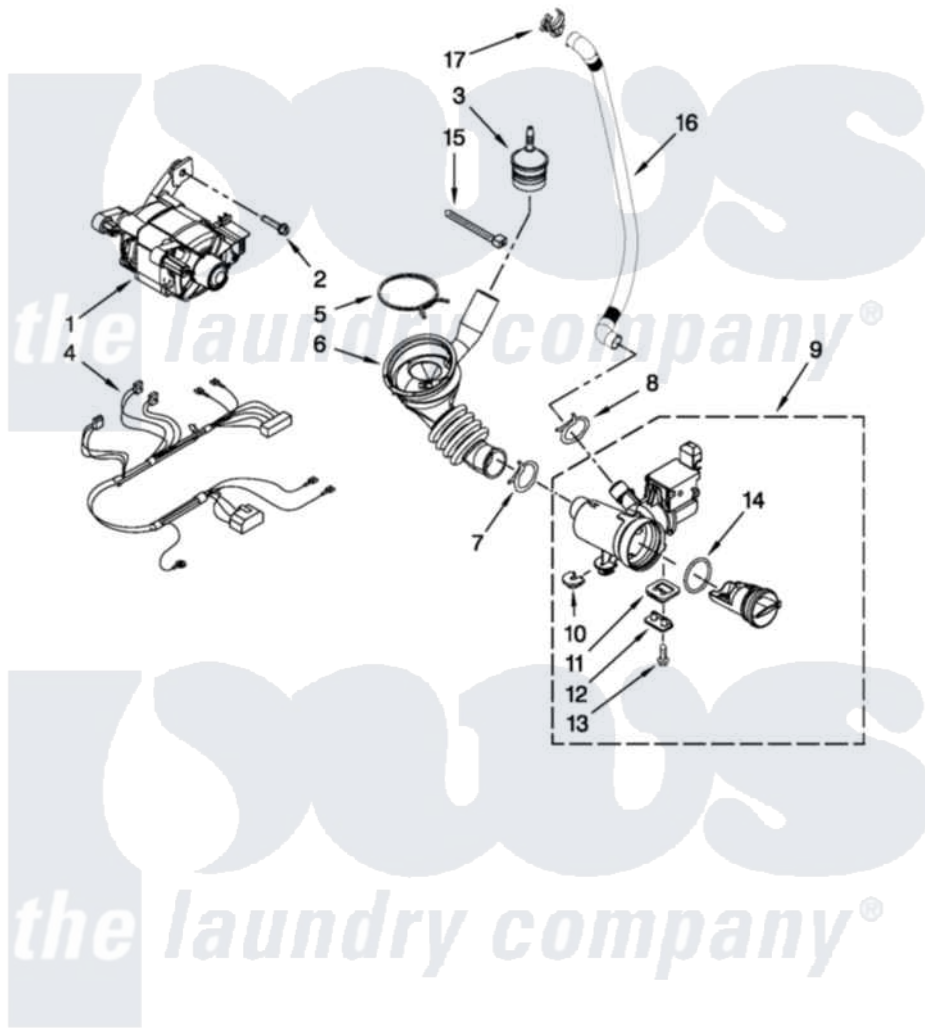

Maytag MHP30PRBWW0 06 - PUMP AND MOTOR PARTS

PUMP AND MOTOR PARTS

For Models: MHN30PRBWW0, MHP30PRBWW0
(White) (White)

FOR ORDERING INFORMATION REFER TO PARTS PRICE LIST

W10487497

10

Maytag [Commercial Maytag MHP30PRBWW0 Washer Parts](#) Parts Diagram 06 - PUMP AND MOTOR PARTS
Click on the part number to view part

Item	Original Part Number	Replaced By	Status	Part Description
1	W10171927			Motor, Drive
2	8540134			Bolt, Motor
3	W10405608			Air Trap
4	W10201879			Harness, Motor
5	8181734	696392		Hose Clamp
6	8540012			Hose, Tub To Pump
7	370448	616099		Clamp
8	356138			Clamp, Hose
9	W10130913			Pump
10	W10034820			Foot, Rubber
11	W10034830			Foot, Rubber
12	8540033			Cap, Right Foot
13	8533964			Screw, 10-16 X 1.25
14	8540025	W10130913		Pump
15	2262071			Cable Tie
16	W10272563			Hose, Drain- Inner