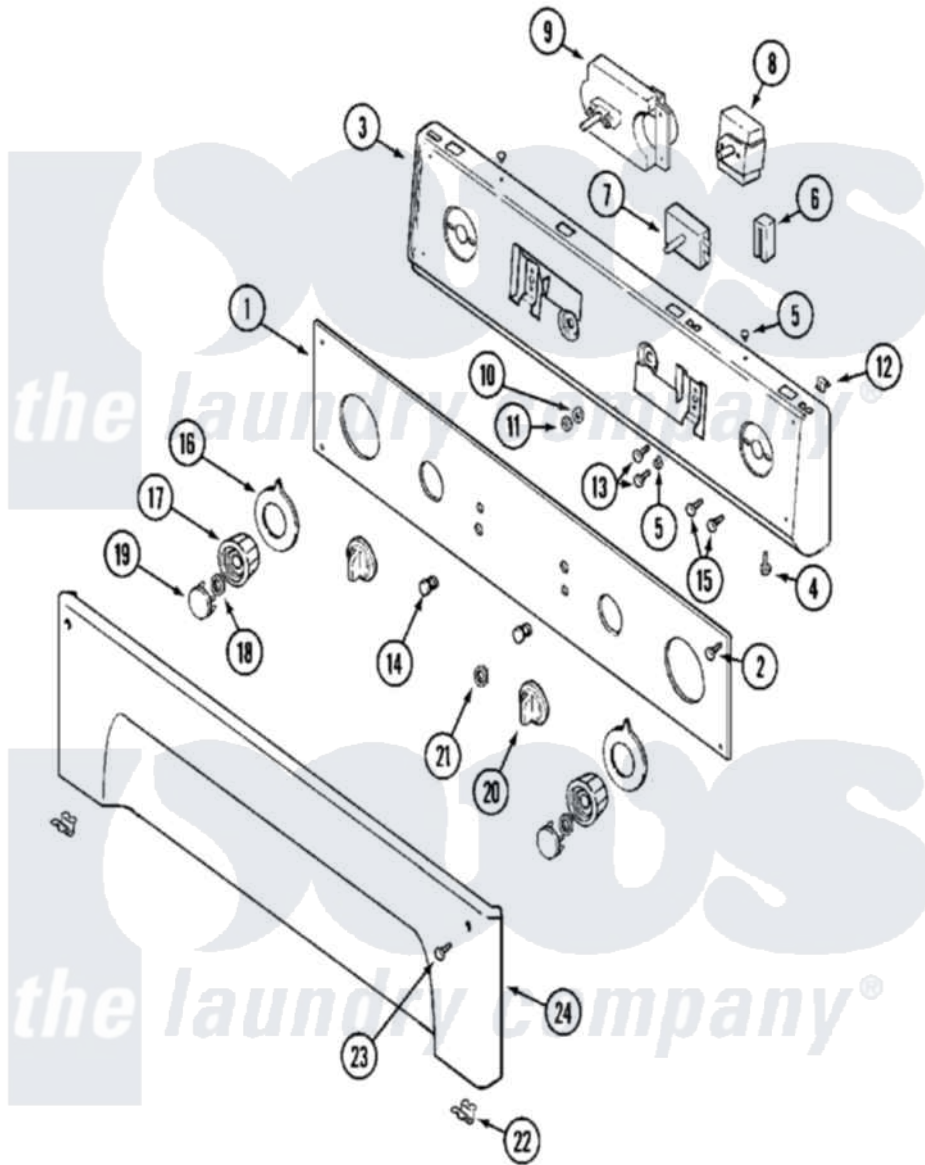

Maytag MLE15MNAGW 01 - CONTROL PANEL (UPPER)

Maytag Commercial Maytag MLE15MNAGW Dryer Parts Parts Diagram 01 - CONTROL PANEL (UPPER)
 Click on the part number to view part

Item	Original Part Number	Replaced By	Status	Part Description
001	33002070			Overlay, Control Panel
002	215506			Screw, Control Panel Overlay
003	33002003			Fastener Clip, Control Panel
"	33002071			Panel, Control
004	215506			Screw, Control Panel Overlay
005	33001132	33002342		Plug, Sifht Hole
006	22001365	W10139459		Lamp-Indicator 230 V.
007	306940	W10149462		Switch, Push-To-Start
008	307253			Switch, Cycle Selector
009	Y307496			Timer
010	312751			Lockwasher, Start Switch
011	Y312706	422617		Nut
012	33001977			Fastener, Control Panel
013	Y313588	488234		Screw 8-32 X 1/4
014	215564			Lens, Indicator Light
015	Y313588	488234		Screw 8-32 X 1/4

016	33001500		Dial, Timer Indicator
017	314724		Knob For Timer
018	312273		Nut, Control Knob
019	314723	W10133501	Cap, Knob
020	205663		Knob For Selector Switch
021	Y312702		Knurled Nut, Start Switch
022	33001980		Fastener, Access Panel
023	215506		Screw, Control Panel Overlay
024	33002072		Panel, Access
025	33002086		Wire Harness, Main
"	33002087		Wire Harness, Main