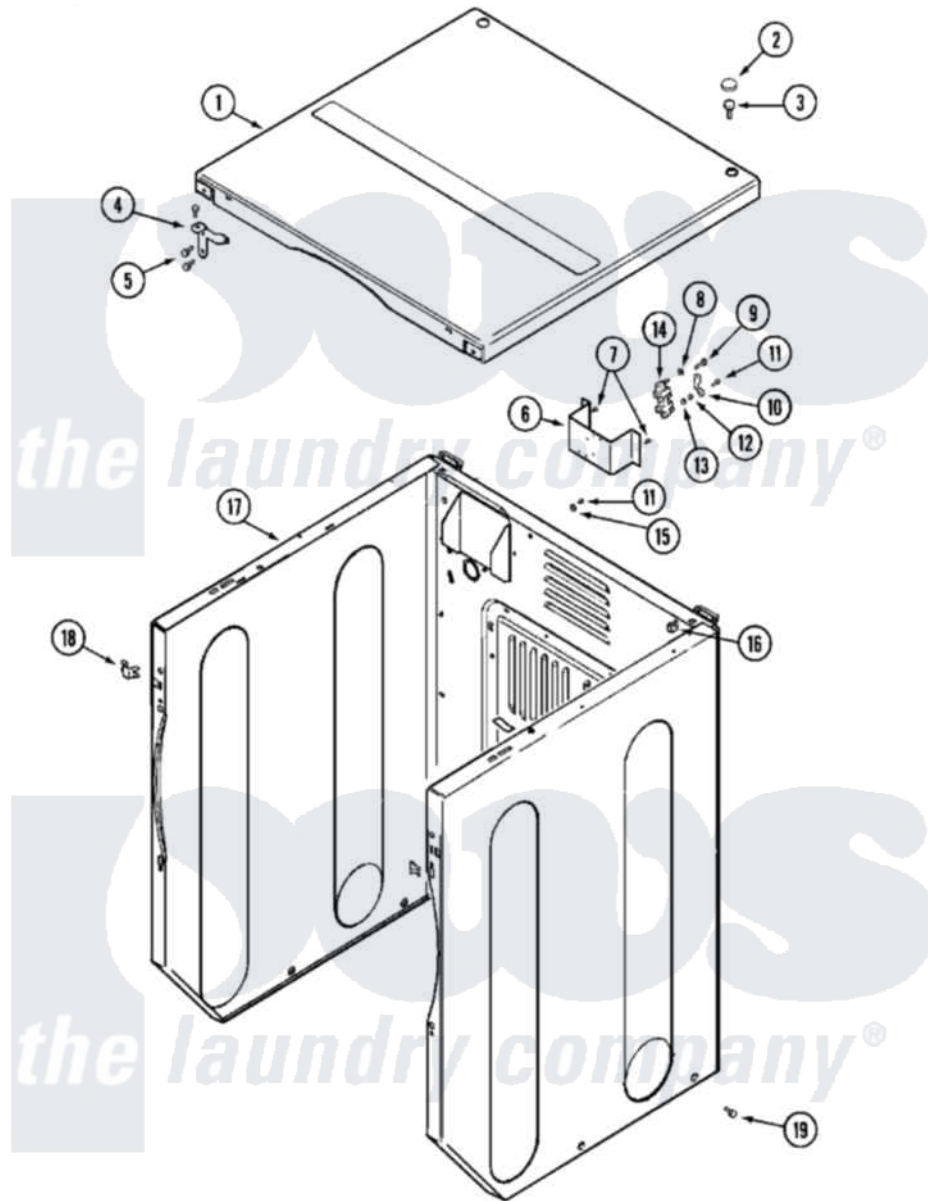

Maytag MLE15MNAGW 02 - CABINET-FRONT (UPPER)

Maytag Commercial Maytag MLE15MNAGW Dryer Parts Parts Diagram 02 - CABINET-FRONT (UPPER)
 Click on the part number to view part

Item	Original Part Number	Replaced By	Status	Part Description
001	33001995	33002124		Cover, Top
002	33001997			Plug, Hole
003	22001883	214354		Screw, Top Cover To Cabnt.
004	33001998			Bracket, Top Cover
"	33001999			Bracket, Top Cover
005	22001995			Screw Note: Screw, Tumbler Front And Shroud
006	NLA		Not Available	BRACKET, TERMINAL BLOCK---NA
007	22001995			Screw Note: Screw, Tumbler Front And Shroud
008	Y311270			Washer, Terminal Block
009	Y312209	W10001200		Screw
010	Y312184			Strap, Grounding
011	NLA		Not Available	SCREW, GROUND STRAP
012	311484	112432		Nut
013	311093			Washer, Terminal Connection

014	33001244		Block, Terminal
015	NLA	Not Available	WASHER, GROUND LUG
016	22001502		Fastener, U-NUt
017	NLA	Not Available	CABINET (WHT)
018	33001980		Fastener, Access Panel
019	213007		Xfor Cabinet See Cabinet, Back