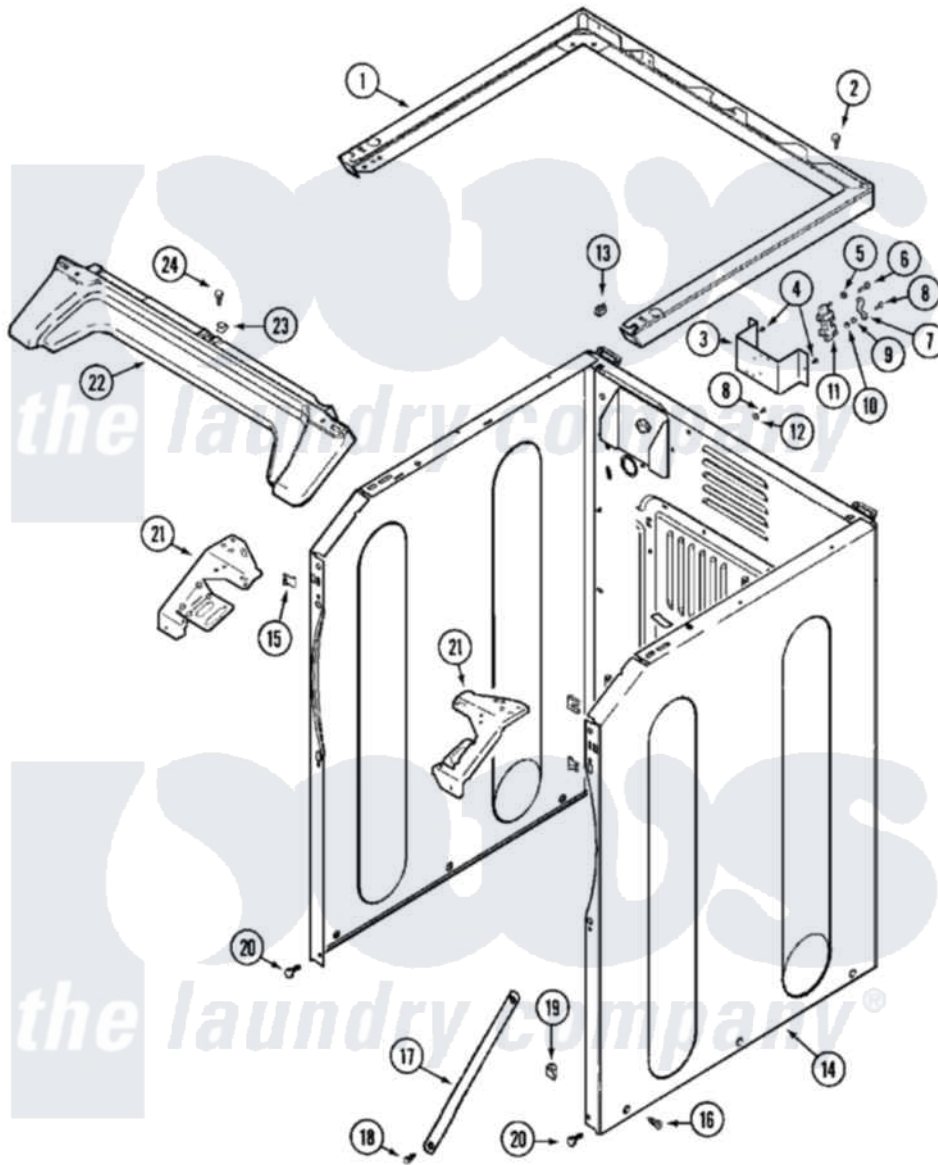

# Maytag MLE15MNAGW 03 - CABINET-FRONT (LOWER)

Maytag Commercial Maytag MLE15MNAGW Dryer Parts Parts Diagram 03 - CABINET-FRONT (LOWER)  
 Click on the part number to view part

Item	Original Part Number	Replaced By	Status	Part Description
001	33002005	<a href="#">33002963</a>		Support, Weld Assembly
002	22001883	<a href="#">214354</a>		Screw, Top Cover To Cabnt.
003	NLA		Not Available	BRACKET, TERMINAL BLOCK---NA
004	<a href="#">22001995</a>			Screw Note: Screw, Tumbler Front And Shroud
005	<a href="#">Y311270</a>			Washer, Terminal Block
006	<a href="#">Y312209</a>	<a href="#">W10001200</a>		Screw
007	<a href="#">Y312184</a>			Strap, Grounding
008	NLA		Not Available	SCREW, GROUND STRAP
009	<a href="#">311484</a>	<a href="#">112432</a>		Nut
010	<a href="#">311093</a>			Washer, Terminal Connection
011	<a href="#">33001244</a>			Block, Terminal
012	NLA		Not Available	WASHER, GROUND LUG
013	<a href="#">22001502</a>			Fastener, U-NUt
014	NLA		Not Available	CABINET (WHT)
015	<a href="#">22002049</a>			Clip Note: Clip, Front Panel

016	<a href="#">213007</a>		Xfor Cabinet See Cabinet, Back
017	22002259	<a href="#">22002767</a>	Brace, Cross
018	<a href="#">22001995</a>		Screw Note: Screw, Tumbler Front And Shroud
019	<a href="#">Y310376</a>		Clip, Door Switch Harness
020	<a href="#">22001995</a>		Screw Note: Screw, Tumbler Front And Shroud
021	<a href="#">33002009</a>		Bracket, Corner
"	33002010	<a href="#">33002473</a>	Bracket, Corner
022	<a href="#">33002011</a>		Cover, Access
023	<a href="#">33002013</a>		Fastener Clip, Access Cover
024	<a href="#">22001995</a>		Screw Note: Screw, Tumbler Front And Shroud
025	<a href="#">33002088</a>		Wire Harness, Main
"	<a href="#">33002089</a>		Wire Harness, Main
026	<a href="#">33001989</a>		Retainer, Vault Switch