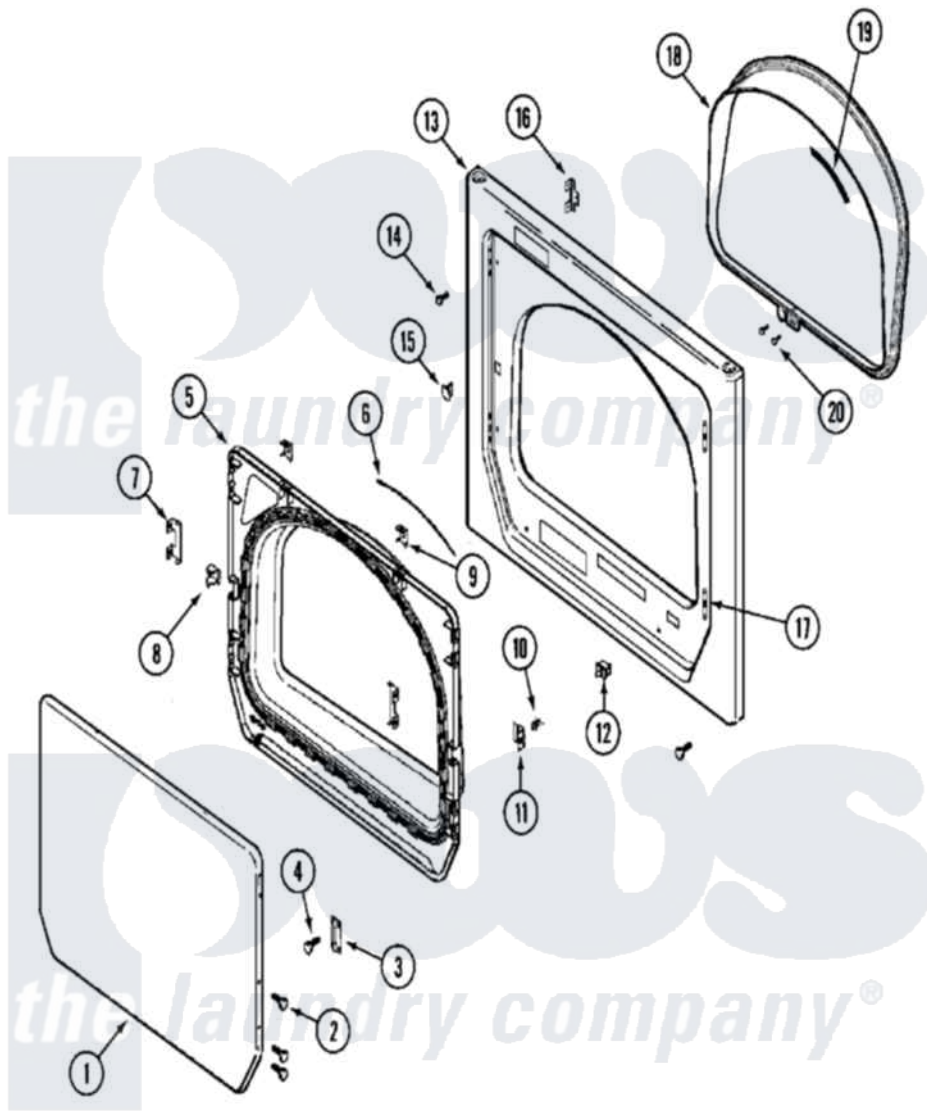

Maytag MLE15MNAGW 04 - DOOR (UPPER)

Maytag [Commercial Maytag MLE15MNAGW Dryer Parts](#) Parts Diagram 04 - DOOR (UPPER)
 Click on the part number to view part

Item	Original Part Number	Replaced By	Status	Part Description
001	33002079	33002128		Panel- Out
002	22002063			Screw No.8-18AB Wafer Head
003	33002017			Hinge, Door
004	22002062	98006631		Screw
005	33002020			Door, Inner W/Seal
006	33002094			Seal, Door
007	22002038			Clip, Door
008	33001763			Plug, Inner Door
"	33002111	33001763		Plug, Inner Door
009	22002039			Clip, Door
010	33001761			Strike, Door
011	33001793			Bracket, Strike
"	33002110	33001793		Bracket, Strike
012	33002239			Switch, Door
013	33001711	33002936		Medallion-
"	33002051		Not Available	SCREW, FRONT PANEL

"	33002081		Panel, Front
014	33001486	98008544	Screw
015	33001791	306436	Door Latch Kit--W
016	33002025		Twin Speednut
017	33001175		Cover, Hinge Hole
018	33002026		Extension, Tumbler Front
019	33001767		Seal, Shroud
020	33001855	33002917	Screw, No.10-16