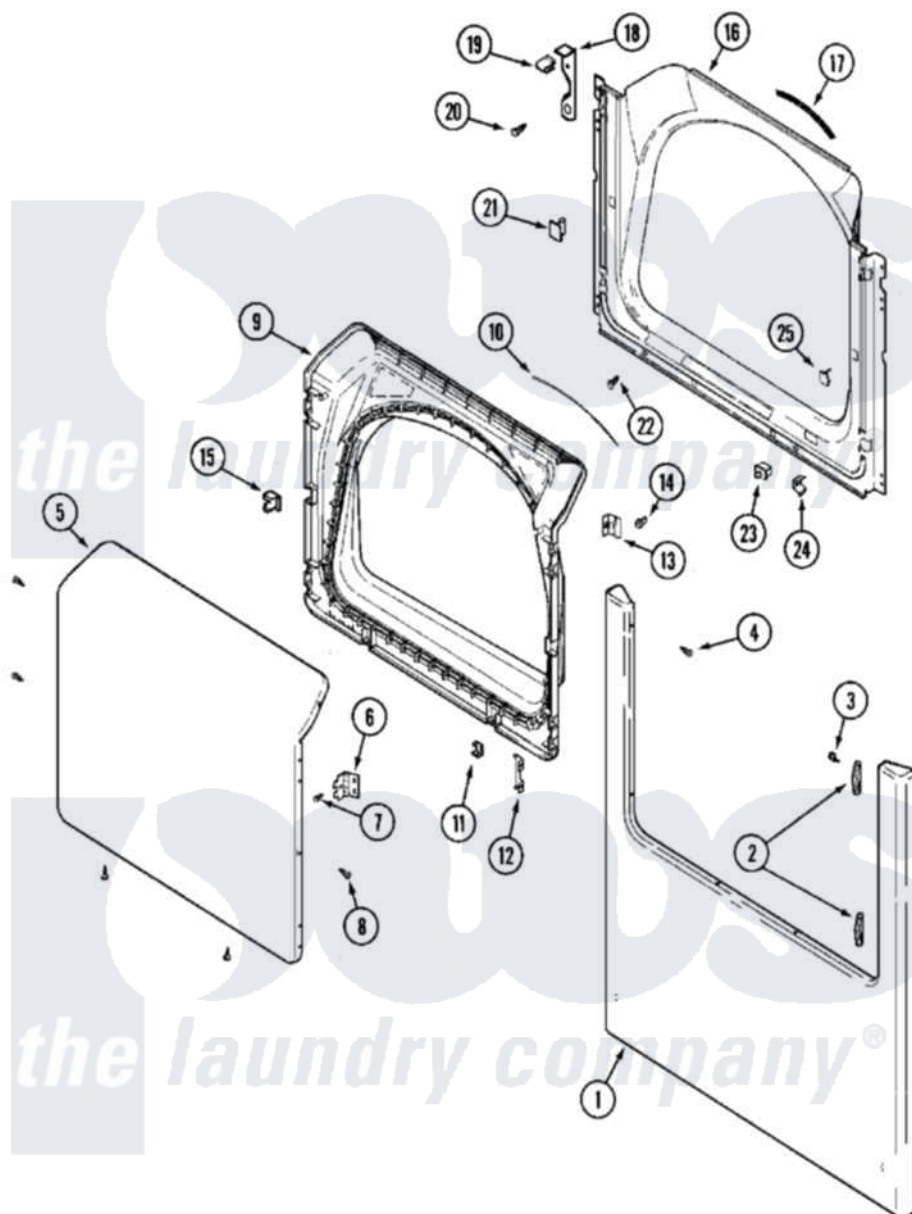

Maytag MLE15MNAGW 05 - DOOR (LOWER)

Maytag [Commercial Maytag MLE15MNAGW Dryer Parts](#) Parts Diagram 05 - DOOR (LOWER)
 Click on the part number to view part

Item	Original Part Number	Replaced By	Status	Part Description
001	22002241	22002836		Panel, Front
002	33001764			Cover, Hinge Hole
003	33001846			Screw, Hinge Hole Cover
004	22002243			Screw, Front Panel And Hinge
005	22001979			Door, Outer
006	33001759			Hinge, Door
007	22002062	98006631		Screw
008	22002063			Screw No.8-18AB Wafer Head
009	33001750			Door, Inner/ W Seal
010	33002094			Seal, Door
011	22002039			Clip, Door
012	22002038			Clip, Door
013	33001793			Bracket, Strike
014	33001761			Strike, Door
015	33001763			Plug, Inner Door
016	33001778			Shroud

017	33001767		Seal, Shroud
018	22002991		Kit, Access Cover Hook
019	33002037		Fastener, Access Cover Hook
020	22001995		Screw Note: Screw, Tumbler Front And Shroud
021	33001791	306436	Door Latch Kit--W
022	33001768		Screw, Shroud Note: Screw, Shroud And Outlet Duct
023	33002239		Switch, Door
024	33001760		Bracket, Hinge
025	Y304578	LA-1003	Door Catch Kit