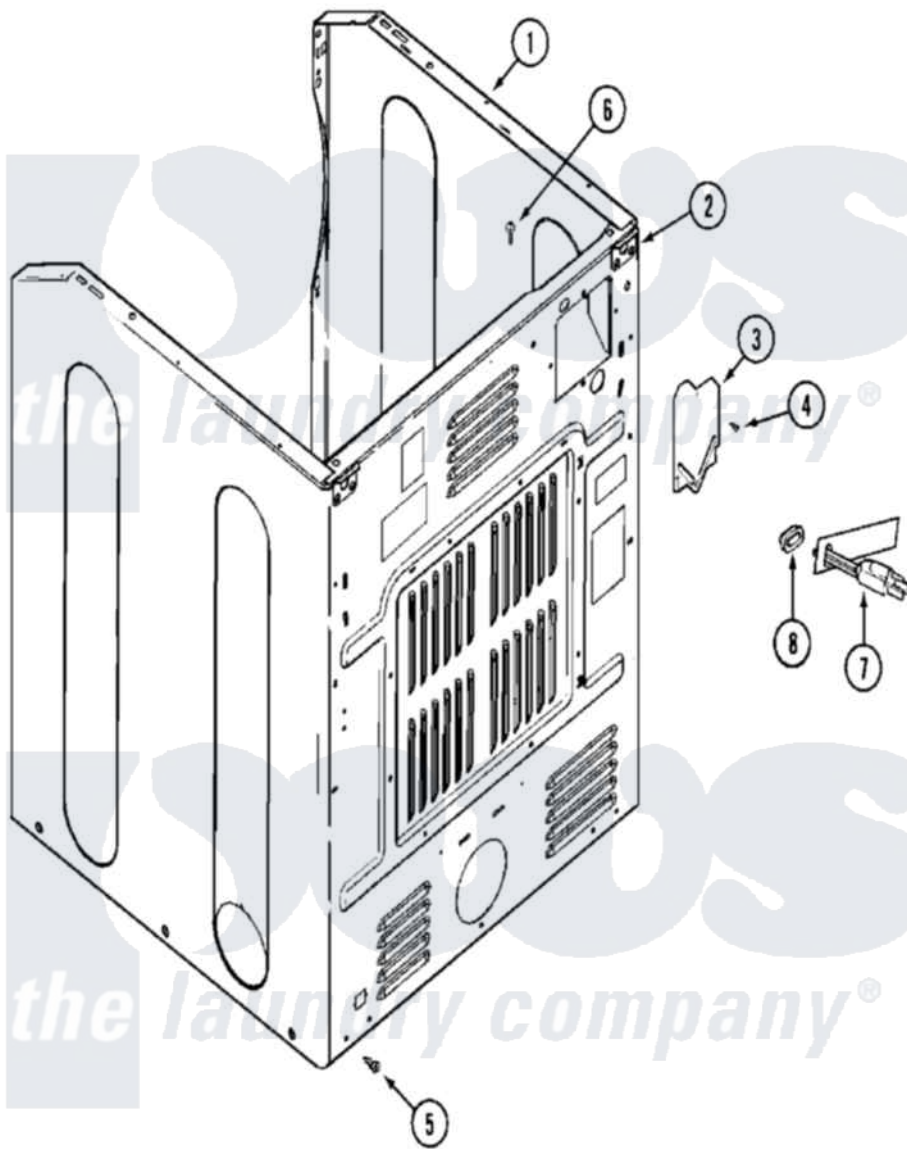

Maytag MLE15MNAGW 06 - CABINET-REAR

Maytag [Commercial Maytag MLE15MNAGW Dryer Parts](#) Parts Diagram 06 - CABINET-REAR
 Click on the part number to view part

Item	Original Part Number	Replaced By	Status	Part Description
001	NLA		Not Available	CABINET (WHT-LWR)
"	NLA		Not Available	PLUG, HOLE (LWR)
002	NLA		Not Available	BRACKET, CABINET HINGE (LWR)
003	33001795			Cover, Terminal Block
004	22001995			Screw Note: Screw, Tumbler Front And Shroud
005	22001995			Screw Note: Screw, Tumbler Front And Shroud
006	210186	3370225		Screw
007	308966		Not Available	CORD, POWER (EXPORT)
"	33001819		Not Available	CORD, POWER (AS WRAPPED)
008	216183			Grommet, Cord Export