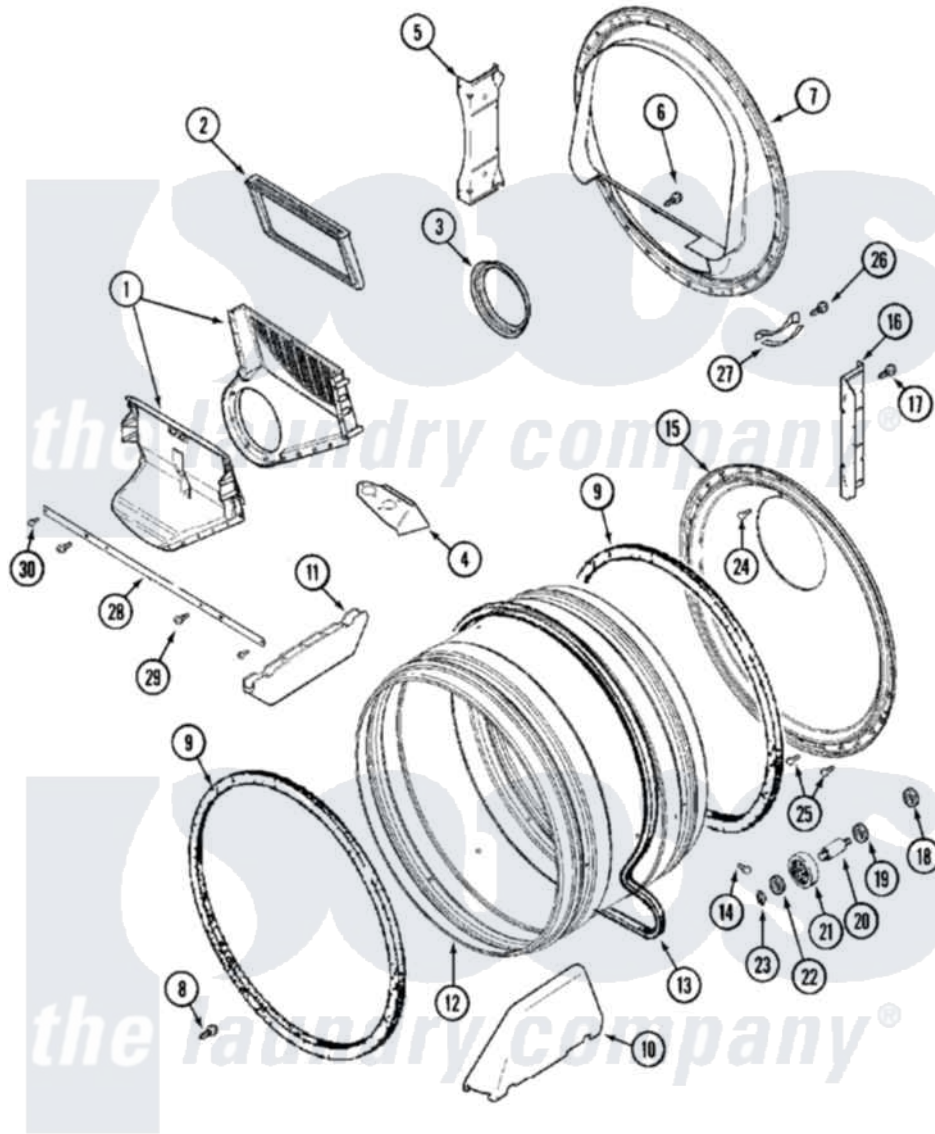

Maytag MLE15MNAGW 07 - TUMBLER

Maytag [Commercial Maytag MLE15MNAGW Dryer Parts](#) Parts Diagram 07 - TUMBLER
 Click on the part number to view part

Item	Original Part Number	Replaced By	Status	Part Description
001	33001799			Outlet Duct Assembly Note: Outlet Duct Assembly
002	33001804	33002790		Lint Filter
003	33001758	33002560		Seal, Blower
"	33002082	33002560		Seal, Blower
004	33001837			Cover, Thermostat
005	NLA		Not Available	SUPPORT, TUMBLER FRONT
006	NLA		Not Available	SCREW, OUTLET DUCT
007	33001802			Front, Tumbler
008	33001855	33002917		Screw, No.10-16
009	33001807			Seal, Tumbler
010	33002032			Baffle
011	33001755			Baffle
012	33001794	33001889		Tumbler
013	33001777	33002535		V-Belt
014	33001788	33002973		Screw, No.9-15 X 1.00 Hx WS

015	33001801		Back, Tumbler
016	NLA	Not Available	SUPPORT, BACK
017	22001995		Screw Note: Screw, Tumbler Front And Shroud
018	33001443		Nut, Hex
019	Y313347	312535	Washer, Vault Mounting Brk.
020	Y312948	6-3129480	Shaft- Tumbler
021	Y303373	12001541	Drum Roller/Washer Assembly--W
022	312535		Washer, Vault Mounting Brk.
023	410233	9703438	Ring-Retr
024	210932		Screw, No.8 X 9/16 Ctsk Note: Screw, Inlet Duct
025	22001996	3370225	Screw
026	210720		Rivet, Bearing To Tumbler Fmt
027	306508		Tumbler Bearing Kit ---W
028	33002039		Brace, Tumbler Front
029	33001768		Screw, Shroud Note: Screw, Shroud And Outlet Duct
030	22001995		Screw Note: Screw, Tumbler Front And Shroud