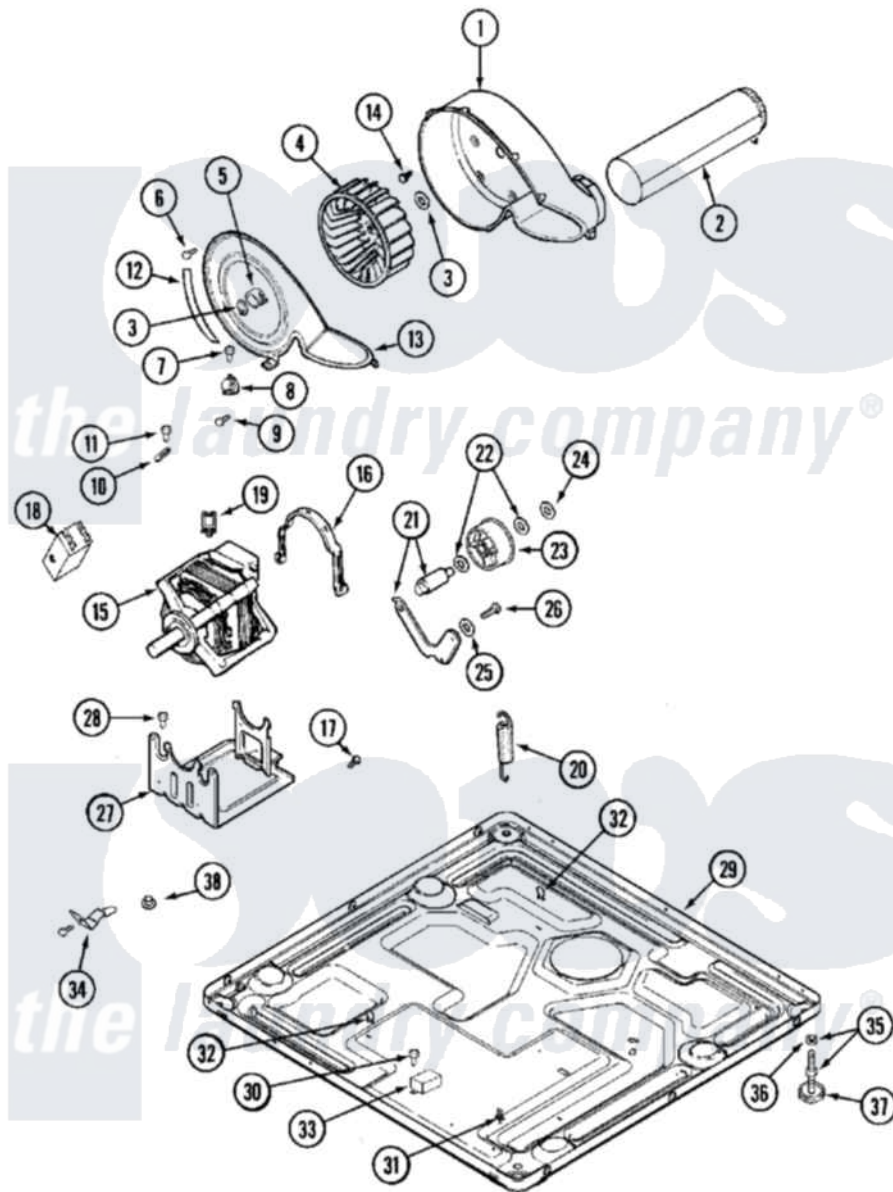

Maytag MLE15MNAGW 09 - MOTOR DRIVE

Maytag [Commercial Maytag MLE15MNAGW Dryer Parts](#) Parts Diagram 09 - MOTOR DRIVE
 Click on the part number to view part

Item	Original Part Number	Replaced By	Status	Part Description
001	33001789			Housing, Blower
002	22001995			Screw Note: Screw, Tumbler Front And Shroud
"	33001800			Duct Assembly, Exhaust
003	410233	9703438		Ring-Retrn
004	33001790			Wheel, Blower
005	312967			Clamp, Blower Housing
006	33001855	33002917		Screw, No.10-16
007	Y313561			Screw---NA
008	303392			Thermostat, Cycling
"	306967			Thermostat, Multi-Temp Part Not Used Mde26ct-MN Only
"	33001306			Wire Harness, Thermostats
009	22001996	3370225		Screw
010	33001762			Fuse, Thermal
011	NLA		Not Available	SCREW, THERMAL CUT-OFF
012	NLA		Not Available	SEAL, BLOWER COVER