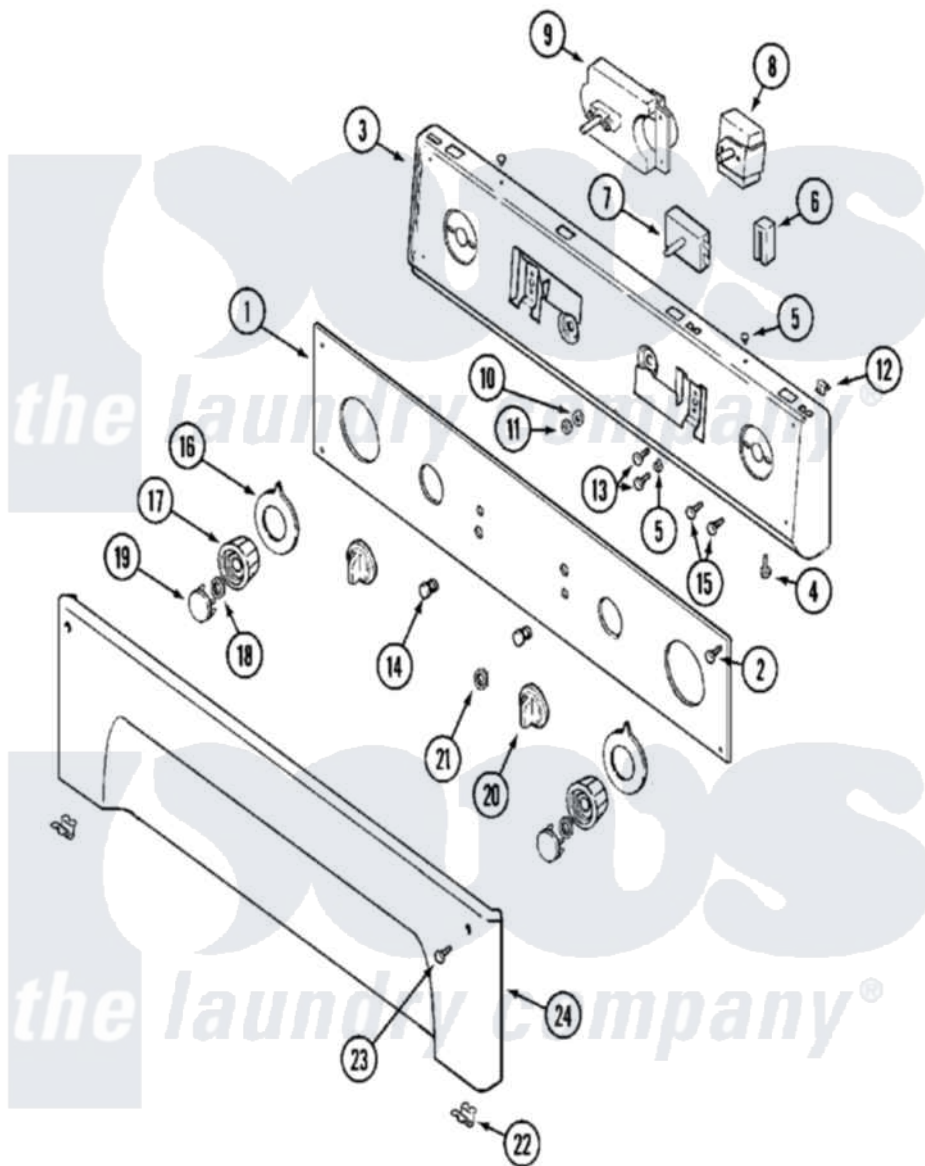

Maytag MLE15MNAYW 01 - CONTROL PANEL (UPPER)

Maytag [Commercial Maytag MLE15MNAYW Dryer Parts](#) Parts Diagram 01 - CONTROL PANEL (UPPER)
 Click on the part number to view part

Item	Original Part Number	Replaced By	Status	Part Description
001	33002070			Overlay, Control Panel
002	215506			Screw, Control Panel Overlay
003	33002003			Fastener Clip, Control Panel
"	33002071			Panel, Control
004	215506			Screw, Control Panel Overlay
005	33001132	33002342		Plug, Sifht Hole
006	204075		Not Available	PILOT LAMP (DG MODELS ONLY)
007	306940	W10149462		Switch, Push-To-Start
008	307253			Switch, Cycle Selector
009	Y307296			Timer RPR
010	312751			Lockwasher, Start Switch
011	Y312706	422617		Nut
012	33001977			Fastener, Control Panel
013	Y313588	488234		Screw 8-32 X 1/4
014	215564			Lens, Indicator Light
015	Y313588	488234		Screw 8-32 X 1/4

016	33001500		Dial, Timer Indicator
017	314724		Knob For Timer
018	312273		Nut, Control Knob
019	314723	W10133501	Cap, Knob
020	205663		Knob For Selector Switch
021	Y312702		Knurled Nut, Start Switch
022	33001980		Fastener, Access Panel
023	215506		Screw, Control Panel Overlay
024	33002072		Panel, Access
025	33002076		Wire Harness, Main
"	NLA	Not Available	WIRE HARNESS, MAIN (UPR)