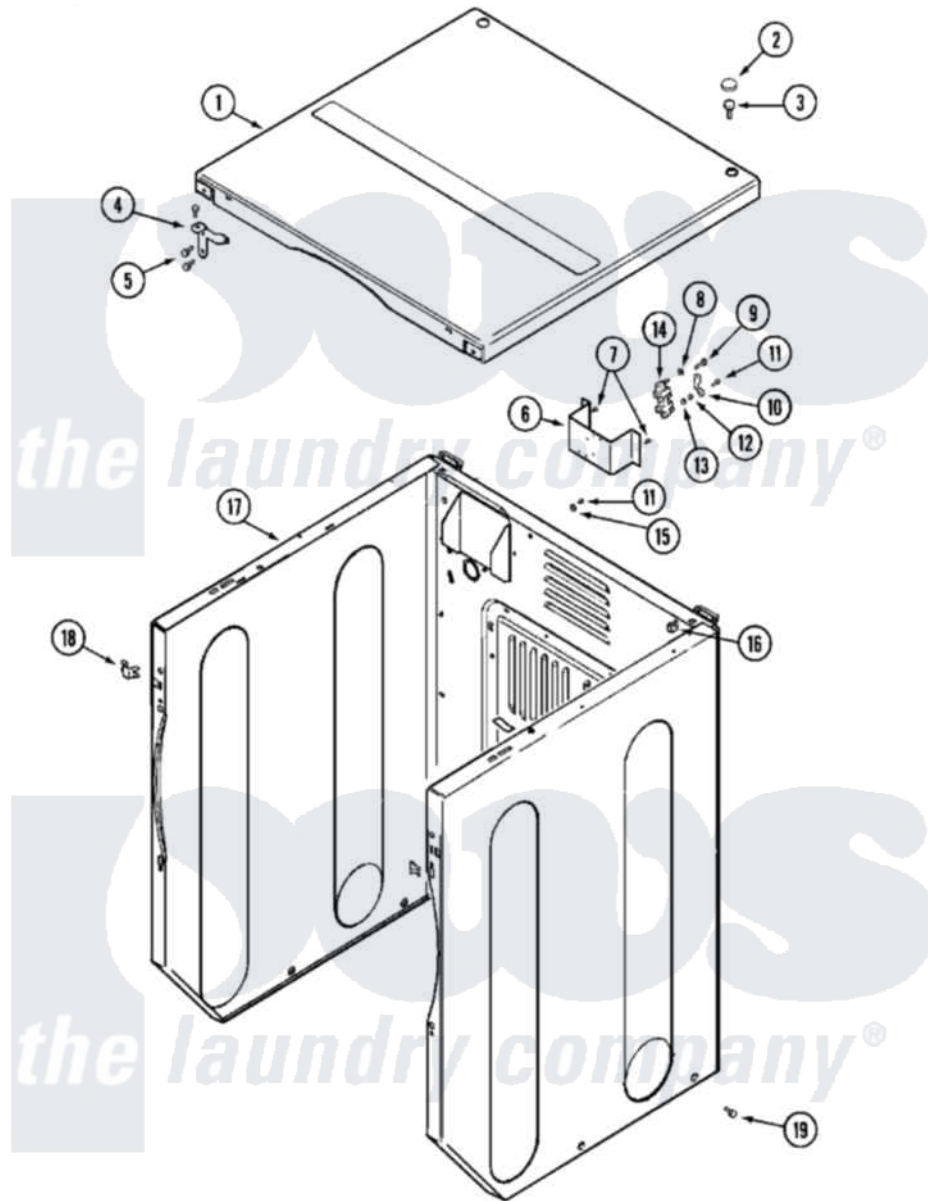

Maytag MLE15MNAYW 02 - CABINET-FRONT (UPPER)

Maytag Commercial Maytag MLE15MNAYW Dryer Parts Parts Diagram 02 - CABINET-FRONT (UPPER)
 Click on the part number to view part

Item	Original Part Number	Replaced By	Status	Part Description
001	22001995			Screw Note: Screw, Tumbler Front And Shroud
"	22001996	3370225		Screw
"	33001995	33002124		Cover, Top
"	33002058		Not Available	COVER, TOP (WHT)
"	33002062		Not Available	BACKUP, STRAIN RELIEF
"	Y314174			Terminal Cover - Canada
002	33001997			Plug, Hole
003	22001883	214354		Screw, Top Cover To Cabnt.
004	33001998			Bracket, Top Cover
"	33001999			Bracket, Top Cover
005	22001995			Screw Note: Screw, Tumbler Front And Shroud
006	33002059			Bracket, Terminal Block
"	NLA		Not Available	BRACKET, TERMINAL BLOCK---NA
007	22001995			Screw Note: Screw, Tumbler Front And Shroud

008	Y311270		Washer, Terminal Block
009	Y312209	W10001200	Screw
010	Y312184		Strap, Grounding
011	NLA	Not Available	SCREW, GROUND STRAP
012	311484	112432	Nut
013	311093		Washer, Terminal Connection
014	33001244		Block, Terminal
015	NLA	Not Available	WASHER, GROUND LUG
016	22001502		Fastener, U-NUt
017	NLA	Not Available	CABINET ASSY (WHT-AS PK)
018	33001980		Fastener, Access Panel
019	213007		Xfor Cabinet See Cabinet, Back
"	22003409	213007	Xfor Cabinet See Cabinet, Back