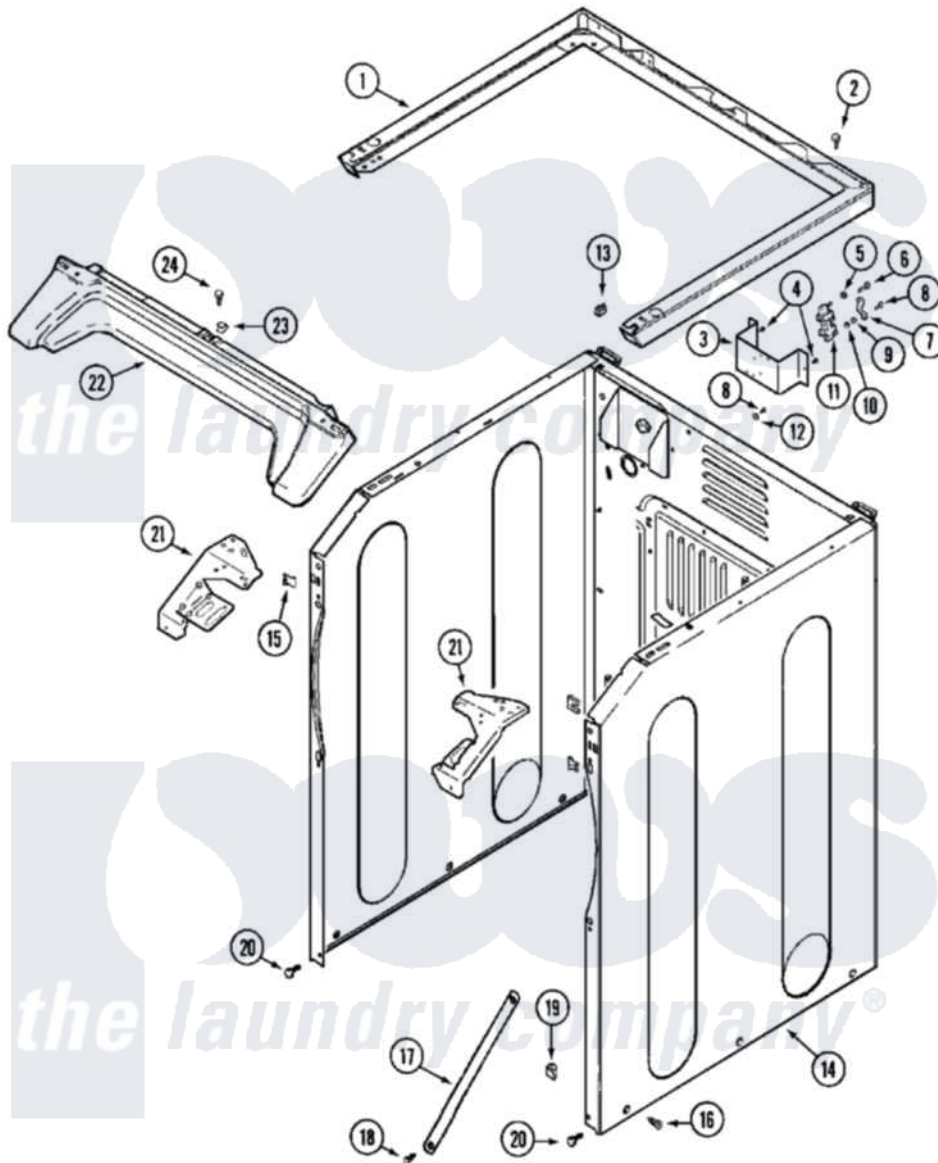

Maytag MLE15MNAYW 03 - CABINET-FRONT (LOWER)

Maytag Commercial Maytag MLE15MNAYW Dryer Parts Parts Diagram 03 - CABINET-FRONT (LOWER)
 Click on the part number to view part

Item	Original Part Number	Replaced By	Status	Part Description
001	33002005	33002963		Support, Weld Assembly
002	22001883	214354		Screw, Top Cover To Cabnt.
003	NLA		Not Available	BRACKET, TERMINAL BLOCK---NA
004	22001995			Screw Note: Screw, Tumbler Front And Shroud
005	Y311270			Washer, Terminal Block
006	Y312209	W10001200		Screw
007	Y312184			Strap, Grounding
008	NLA		Not Available	SCREW, GROUND STRAP
009	311484	112432		Nut
010	311093			Washer, Terminal Connection
011	33001244			Block, Terminal
012	NLA		Not Available	WASHER, GROUND LUG
013	22001502			Fastener, U-NUt
014	22003639			Cabinet Assembly
"	33002626			Cabinet, Assembly

"	NLA	Not Available	CABINET (WHT)
015	22002049		Clip Note: Clip, Front Panel
016	213007		Xfor Cabinet See Cabinet, Back
"	22003409	213007	Xfor Cabinet See Cabinet, Back
017	22002259	22002767	Brace, Cross
018	22001995		Screw Note: Screw, Tumbler Front And Shroud
019	Y310376		Clip, Door Switch Harness
020	22001995		Screw Note: Screw, Tumbler Front And Shroud
021	33002009		Bracket, Corner
"	33002010	33002473	Bracket, Corner
"	33002095	33002474	Bracket, Corner
"	33002096		Bracket, Corner
022	33002011		Cover, Access
023	33002013		Fastener Clip, Access Cover
024	22001995		Screw Note: Screw, Tumbler Front And Shroud
025	33002078		Wire Harness, Main
"	NLA	Not Available	WIRE HARNESS, MAIN (LWR)
026	33001989		Retainer, Vault Switch