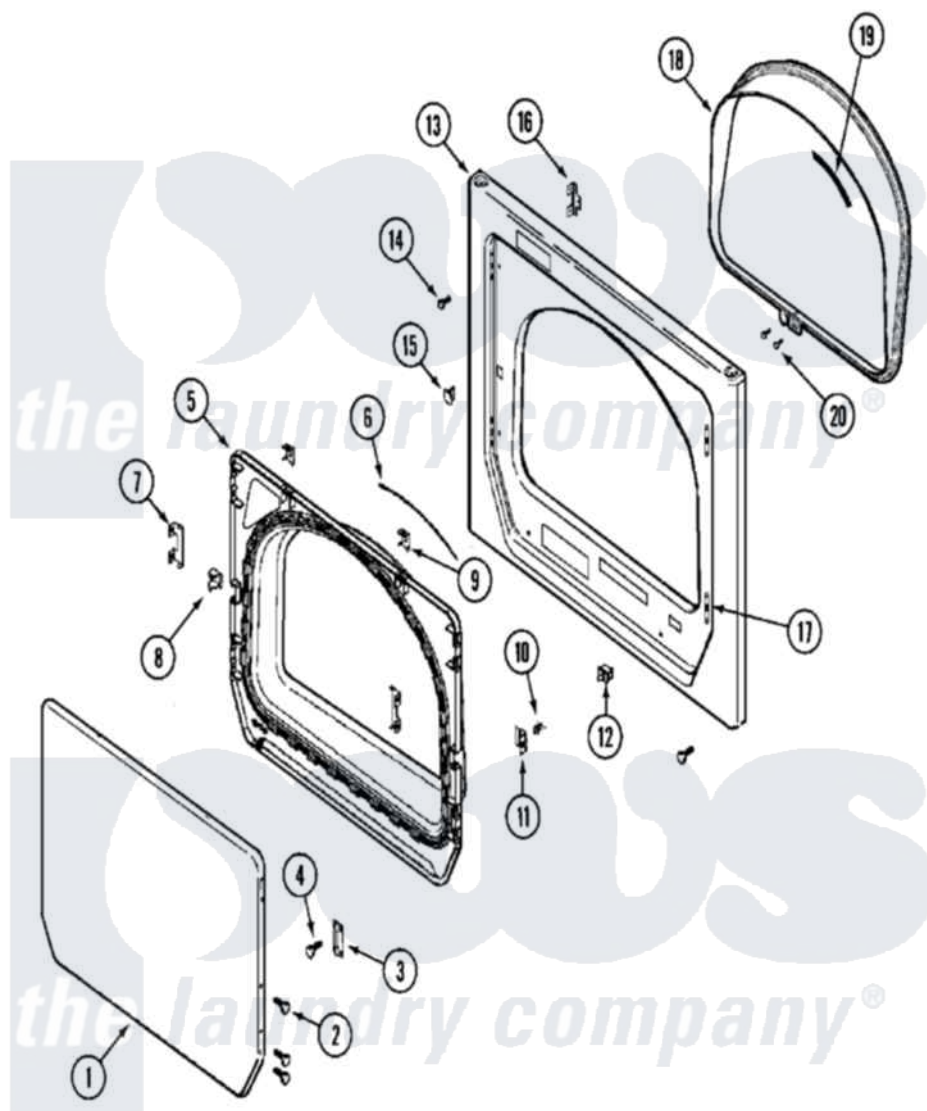

Maytag MLE15MNAYW 04 - DOOR (UPPER)

Maytag [Commercial Maytag MLE15MNAYW Dryer Parts](#) Parts Diagram 04 - DOOR (UPPER)
 Click on the part number to view part

Item	Original Part Number	Replaced By	Status	Part Description
001	33002079	33002128		Panel- Out
002	22002063			Screw No.8-18AB Wafer Head
003	33002017			Hinge, Door
004	22002062	98006631		Screw
005	33002080	33002020		Door, Inner W/Seal
006	33002094			Seal, Door
007	22002038			Clip, Door
008	33001763			Plug, Inner Door
009	22002039			Clip, Door
010	33001761			Strike, Door
011	33001793			Bracket, Strike
012	33001509	W10169313		Switch-Dor
013	33001711	33002936		Medallion-
"	33002051		Not Available	SCREW, FRONT PANEL
"	33002081			Panel, Front
014	33001486	98008544		Screw

015	33001791	306436	Door Latch Kit--W
016	33002025		Twin Speednut
017	33001175		Cover, Hinge Hole
018	33002026		Extension, Tumbler Front
019	33001767		Seal, Shroud
020	33001855	33002917	Screw, No.10-16