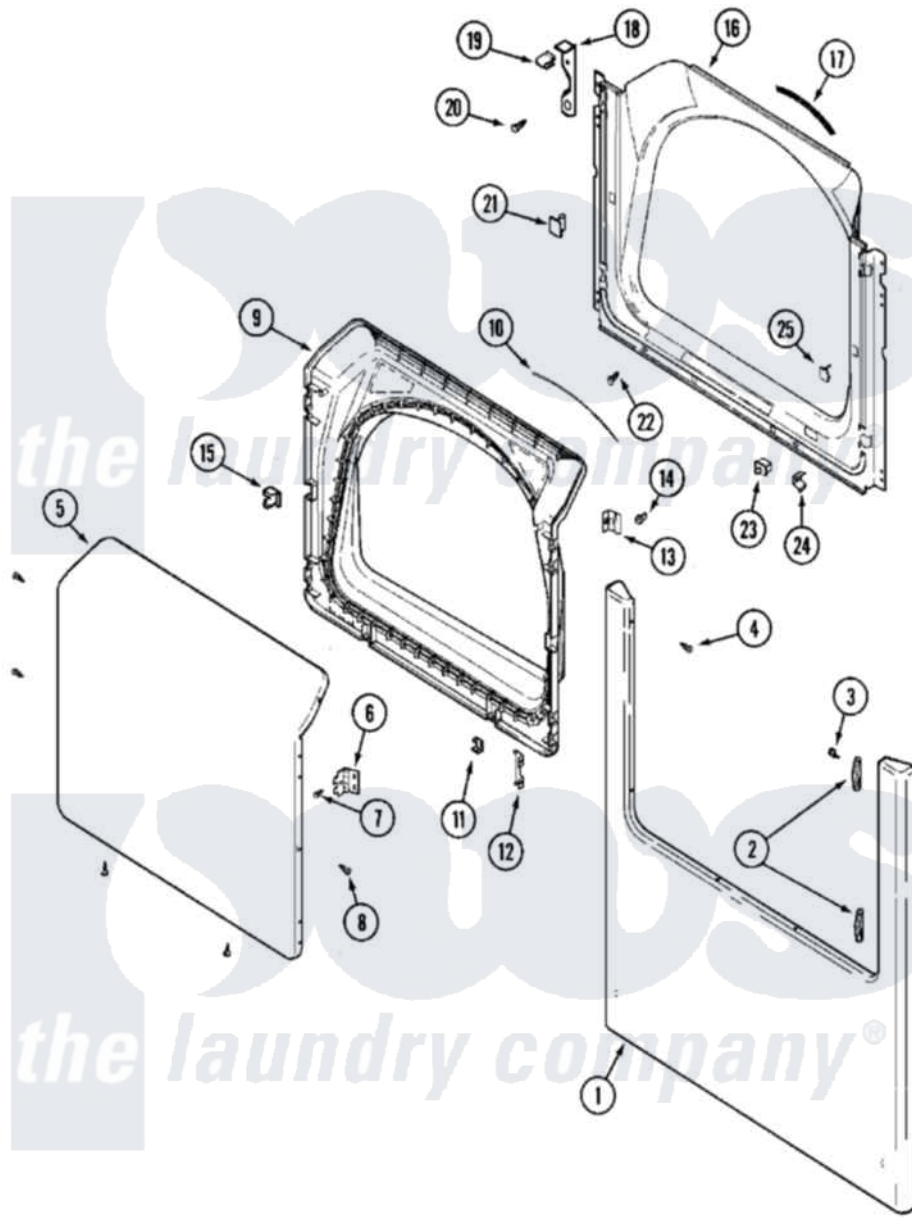

Maytag MLE15MNAYW 05 - DOOR (LOWER)

Maytag [Commercial Maytag MLE15MNAYW Dryer Parts](#) Parts Diagram 05 - DOOR (LOWER)
 Click on the part number to view part

Item	Original Part Number	Replaced By	Status	Part Description
001	22002241	22002836		Panel, Front
002	33001764			Cover, Hinge Hole
003	33001846			Screw, Hinge Hole Cover
004	22002243			Screw, Front Panel And Hinge
005	22001979			Door, Outer
"	22003785			Door, Outer
006	33001759			Hinge, Door
007	22002062	98006631		Screw
008	22002063			Screw No.8-18AB Wafer Head
009	33001750			Door, Inner/ W Seal
"	33002544			Door, Inner W/Seal
010	33002094			Seal, Door
011	22002039			Clip, Door
012	22002038			Clip, Door
013	33001793			Bracket, Strike
014	33001761			Strike, Door

015	33001763		Plug, Inner Door
016	33001778		Shroud
017	33001767		Seal, Shroud
018	22002991		Kit, Access Cover Hook
019	33002037		Fastener, Access Cover Hook
020	22001995		Screw Note: Screw, Tumbler Front And Shroud
021	33001791	306436	Door Latch Kit--W
022	33001768		Screw, Shroud Note: Screw, Shroud And Outlet Duct
023	33001509	W10169313	Switch-Dor
024	33001760		Bracket, Hinge
025	Y304578	LA-1003	Door Catch Kit