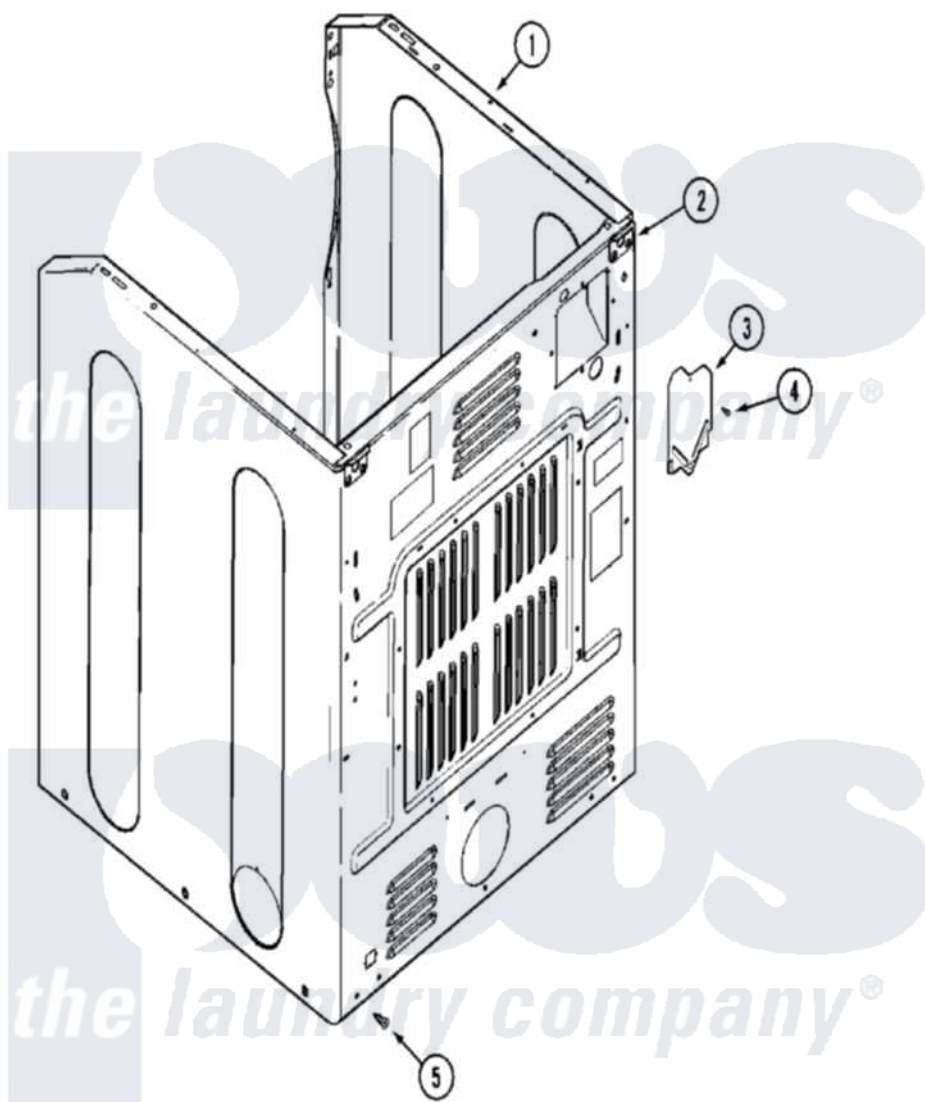

Maytag MLE15MNAYW 06 - CABINET-REAR

Maytag [Commercial Maytag MLE15MNAYW Dryer Parts](#) Parts Diagram 06 - CABINET-REAR
 Click on the part number to view part

Item	Original Part Number	Replaced By	Status	Part Description
001	22003639			Cabinet Assembly
"	NLA		Not Available	CABINET ASSY (WHT-AS PK)
"	NLA		Not Available	PLUG, HOLE (CAN)
002	NLA		Not Available	BRACKET, CABINET HINGE (LWR)
003	33001244			Block, Terminal
"	33001795			Cover, Terminal Block
004	22001995			Screw Note: Screw, Tumbler Front And Shroud
005	22001995			Screw Note: Screw, Tumbler Front And Shroud