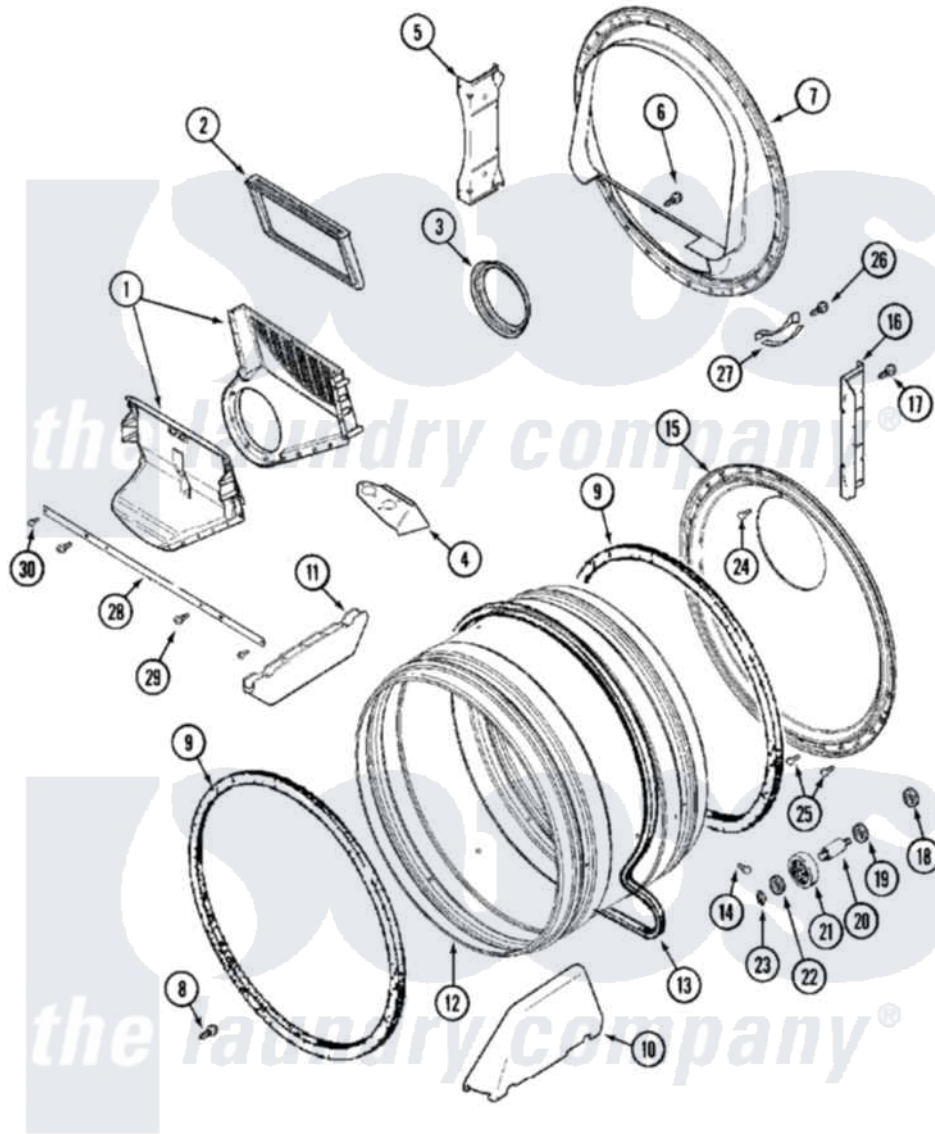

Maytag MLE15MNAYW 07 - TUMBLER

Maytag [Commercial Maytag MLE15MNAYW Dryer Parts](#) Parts Diagram 07 - TUMBLER
 Click on the part number to view part

Item	Original Part Number	Replaced By	Status	Part Description
001	33001799			Outlet Duct Assembly Note: Outlet Duct Assembly
002	33001804	33002790		Lint Filter
003	33001758	33002560		Seal, Blower
"	33002082	33002560		Seal, Blower
004	33001837			Cover, Thermostat
005	NLA		Not Available	SUPPORT, TUMBLER FRONT
006	NLA		Not Available	SCREW, OUTLET DUCT
007	33001802			Front, Tumbler
008	33001855	33002917		Screw, No.10-16
009	33001807			Seal, Tumbler
010	33002032			Baffle
011	33001755			Baffle
012	33001794	33001889		Tumbler
013	33001777	33002535		V-Belt
014	33001788	33002973		Screw, No.9-15 X 1.00 Hx WS

015	33001801		Back, Tumbler
016	NLA	Not Available	SUPPORT, BACK
017	22001995		Screw Note: Screw, Tumbler Front And Shroud
018	33001443		Nut, Hex
019	Y313347	312535	Washer, Vault Mounting Brk.
020	Y312948	6-3129480	Shaft- Tumbler
021	Y303373	12001541	Drum Roller/Washer Assembly--W
022	312535		Washer, Vault Mounting Brk.
023	410233	9703438	Ring-Retr
024	210932		Screw, No.8 X 9/16 Ctsk Note: Screw, Inlet Duct
025	22001996	3370225	Screw
026	210720		Rivet, Bearing To Tumbler Fmt
027	306508		Tumbler Bearing Kit ---W
028	33002039		Brace, Tumbler Front
029	33001768		Screw, Shroud Note: Screw, Shroud And Outlet Duct
030	22001995		Screw Note: Screw, Tumbler Front And Shroud