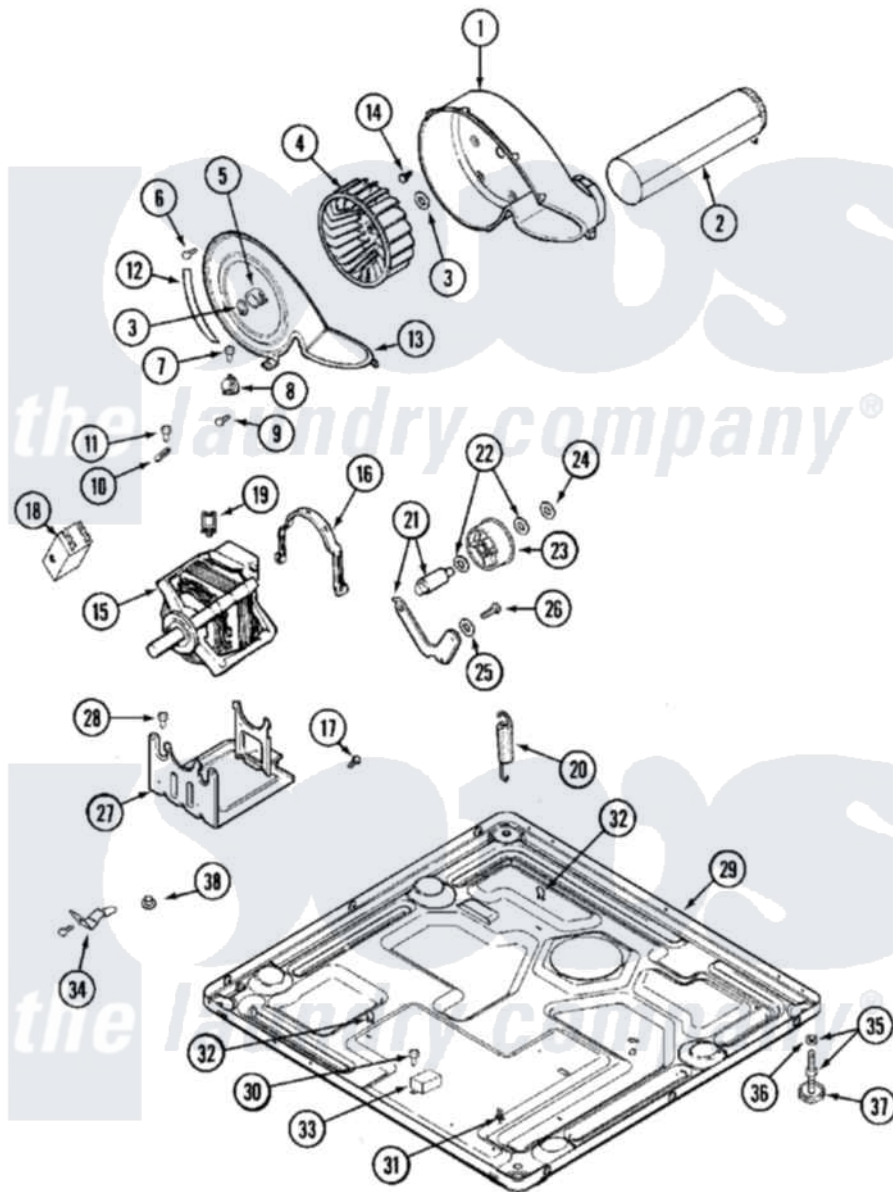

Maytag MLE15MNAYW 09 - MOTOR DRIVE

Maytag Commercial Maytag MLE15MNAYW Dryer Parts Parts Diagram 09 - MOTOR DRIVE
 Click on the part number to view part

Item	Original Part Number	Replaced By	Status	Part Description
001	33001789			Housing, Blower
002	22001995			Screw Note: Screw, Tumbler Front And Shroud
"	33001800			Duct Assembly, Exhaust
003	410233	9703438		Ring-Retrn
004	33001790			Wheel, Blower
"	33002797			Wheel, Blower
005	312967			Clamp, Blower Housing
006	33001855	33002917		Screw, No.10-16
007	Y313561			Screw----NA
008	303392			Thermostat, Cycling
"	306967			Thermostat, Multi-Temp Part Not Used Mde26ct-MN Only
"	33001306			Wire Harness, Thermostats
"	33002083			Wire, Thermostat Jumper
009	22001996	3370225		Screw
010	33001762			Fuse, Thermal