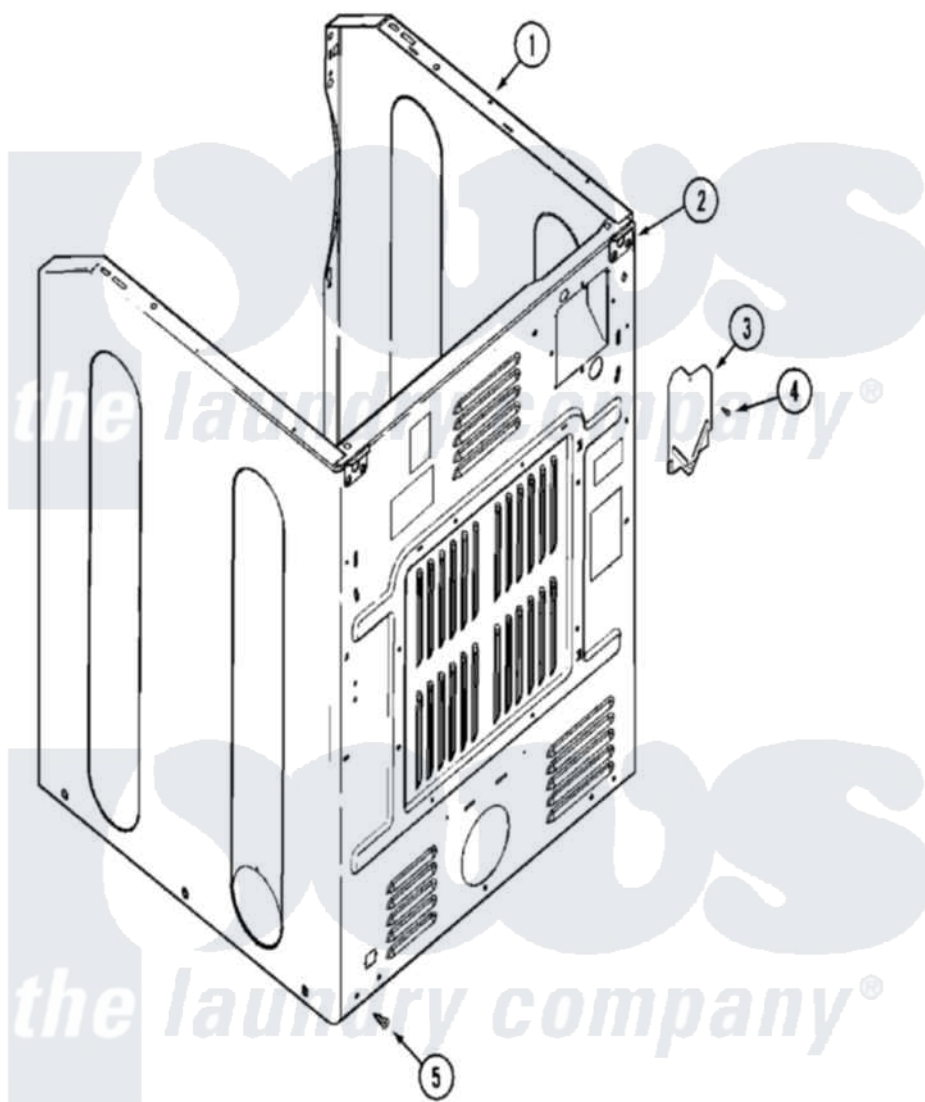

Maytag MLE15MNAZW 06 - CABINET-REAR

Maytag [Commercial Maytag MLE15MNAZW Dryer Parts](#) Parts Diagram 06 - CABINET-REAR
 Click on the part number to view part

Item	Original Part Number	Replaced By	Status	Part Description
001	22003639			Cabinet Assembly
"	NLA		Not Available	CABINET ASSY (WHT-AS PK)
"	NLA		Not Available	PLUG, HOLE (CAN)
002	NLA		Not Available	BRACKET, CABINET HINGE (LWR)
003	33001244			Block, Terminal
"	33001795			Cover, Terminal Block
004	22001995			Screw Note: Screw, Tumbler Front And Shroud
005	22001995			Screw Note: Screw, Tumbler Front And Shroud